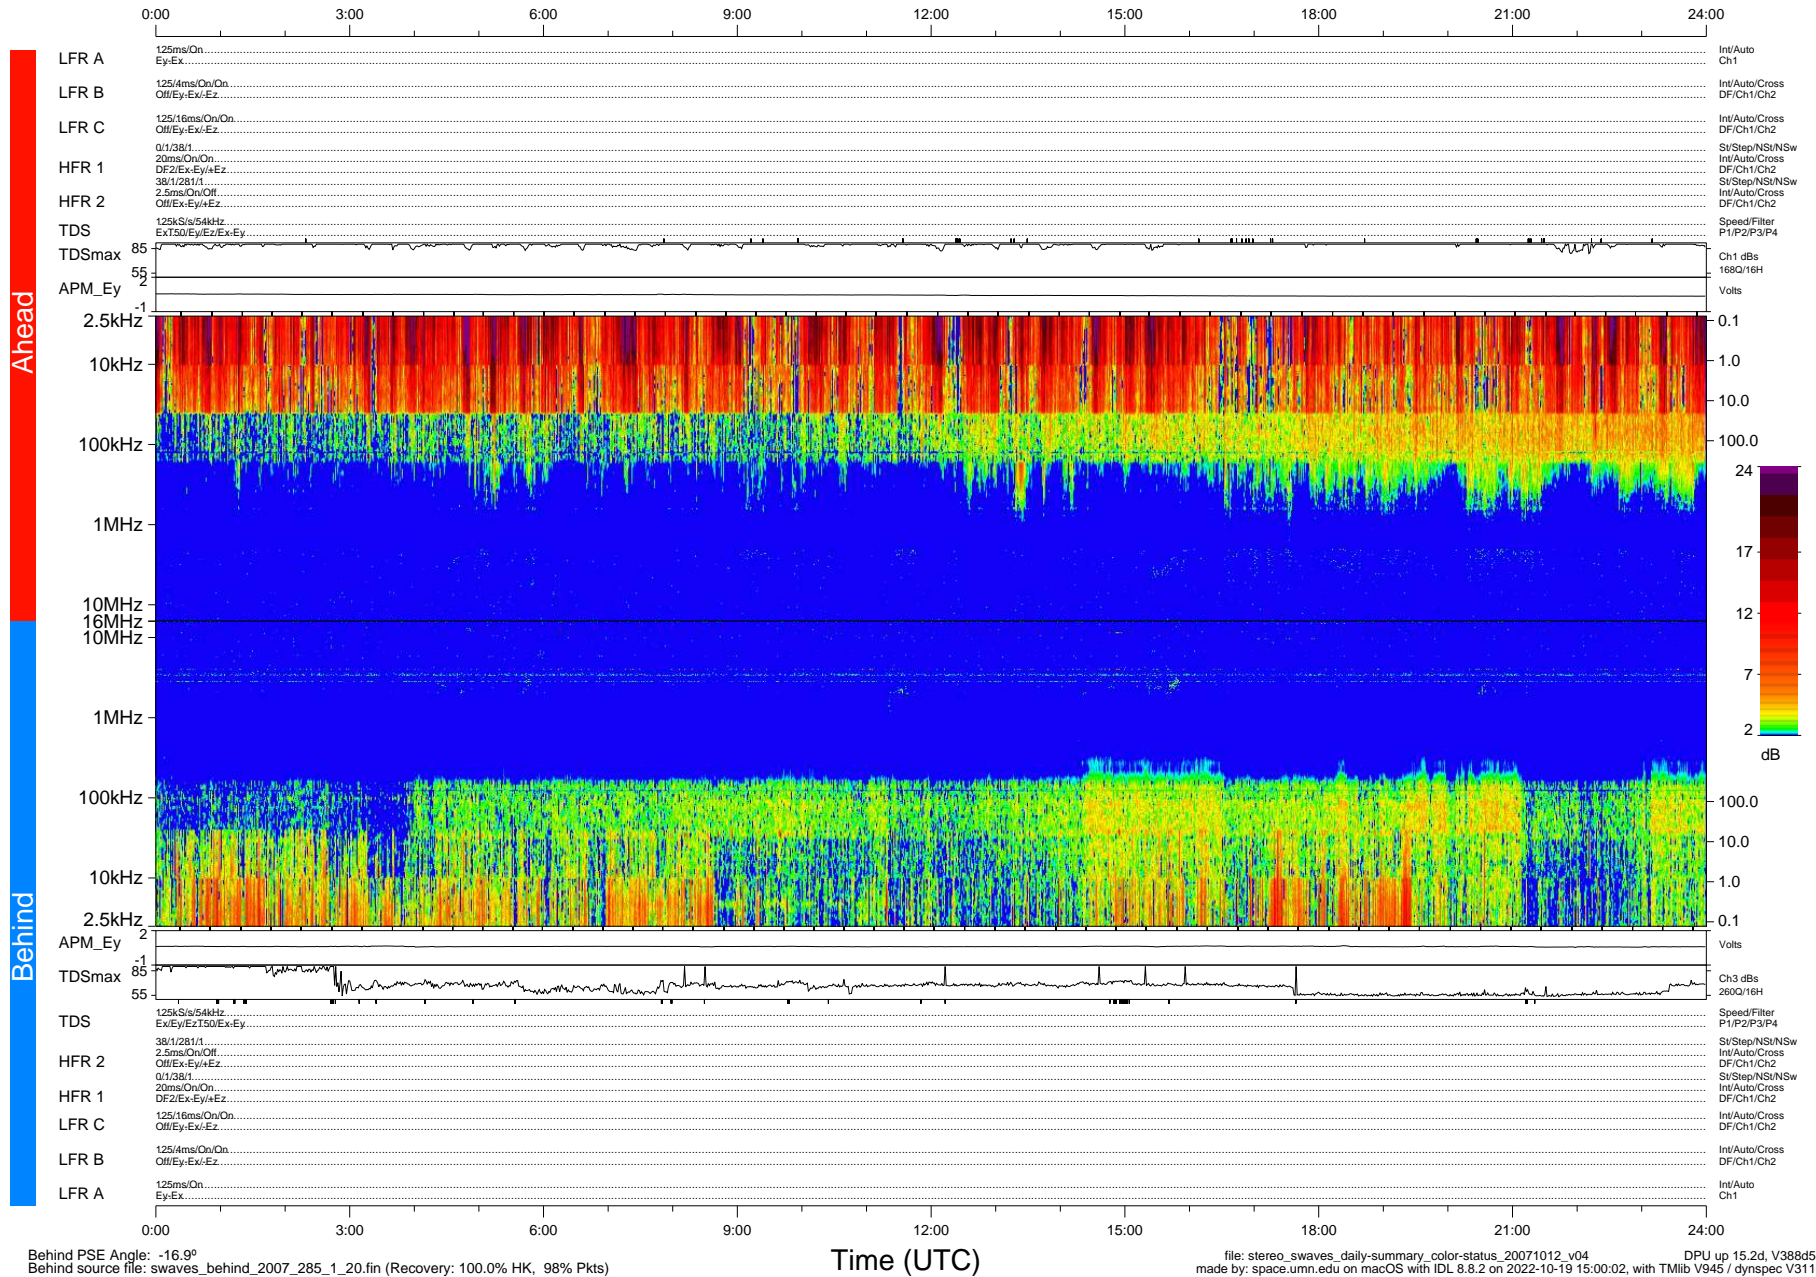

STEREO/WAVES Daily Summary - 12-Oct-2007 (DOY 285)

Ahead source file: swaves_ahead_2007_285_1_04.fin (Recovery: 100.1% HK, 85% Pkts)
Ahead PSE Angle: 18.8°

DPU up 15.5d, V388d5

Behind PSE Angle: -16.9°
Behind source file: swaves_behind_2007_285_1_20.fin (Recovery: 100.0% HK, 98% Pkts)