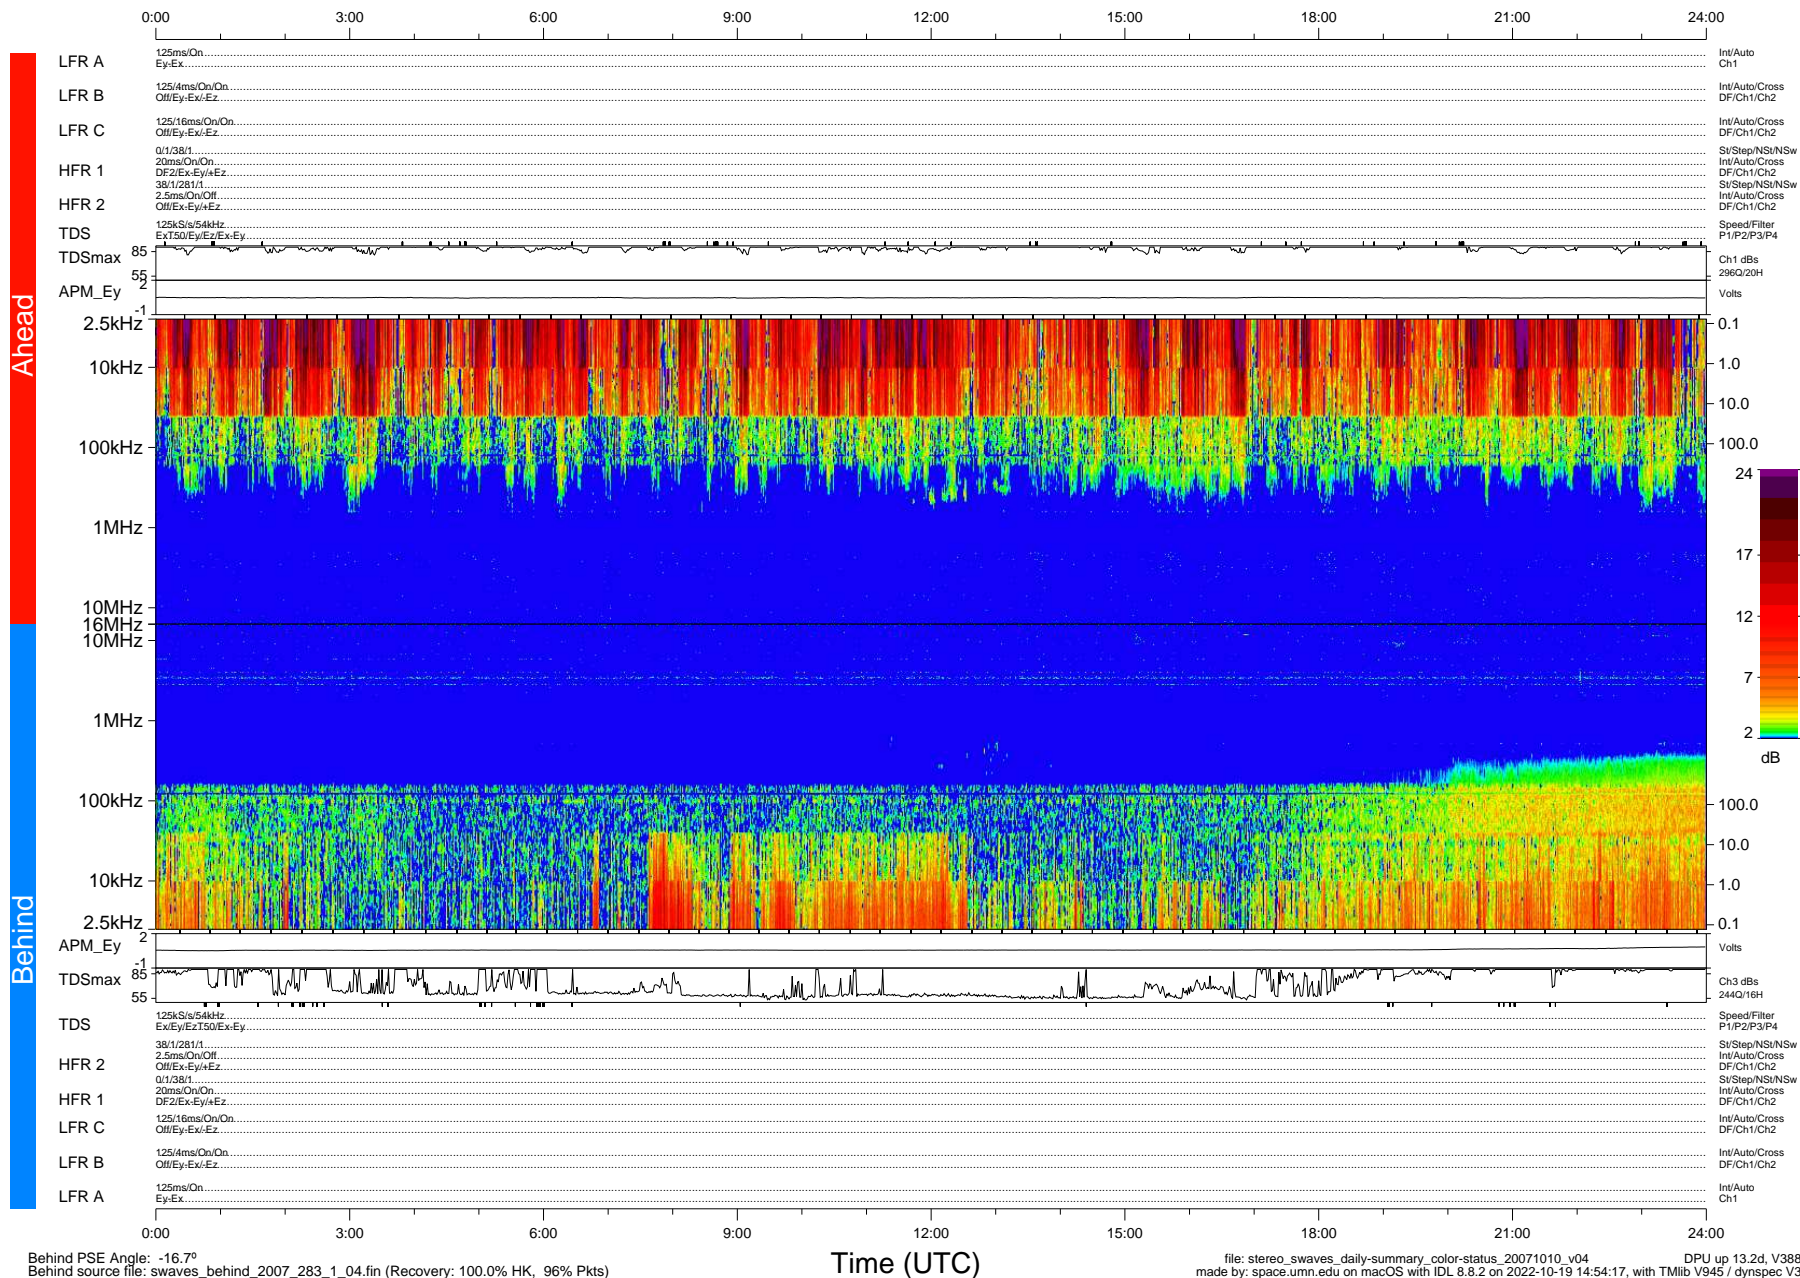

STEREO/WAVES Daily Summary - 10-Oct-2007 (DOY 283)

Ahead source file: swaves_ahead_2007_283_1_04.fin (Recovery: 100.0% HK, 104% Pkts)
Ahead PSE Angle: 18.7°

DPU up 13.5d, V388d5

Behind PSE Angle: -16.7°
Behind source file: swaves_behind_2007_283_1_04.fin (Recovery: 100.0% HK, 96% Pkts)

Time (UTC)