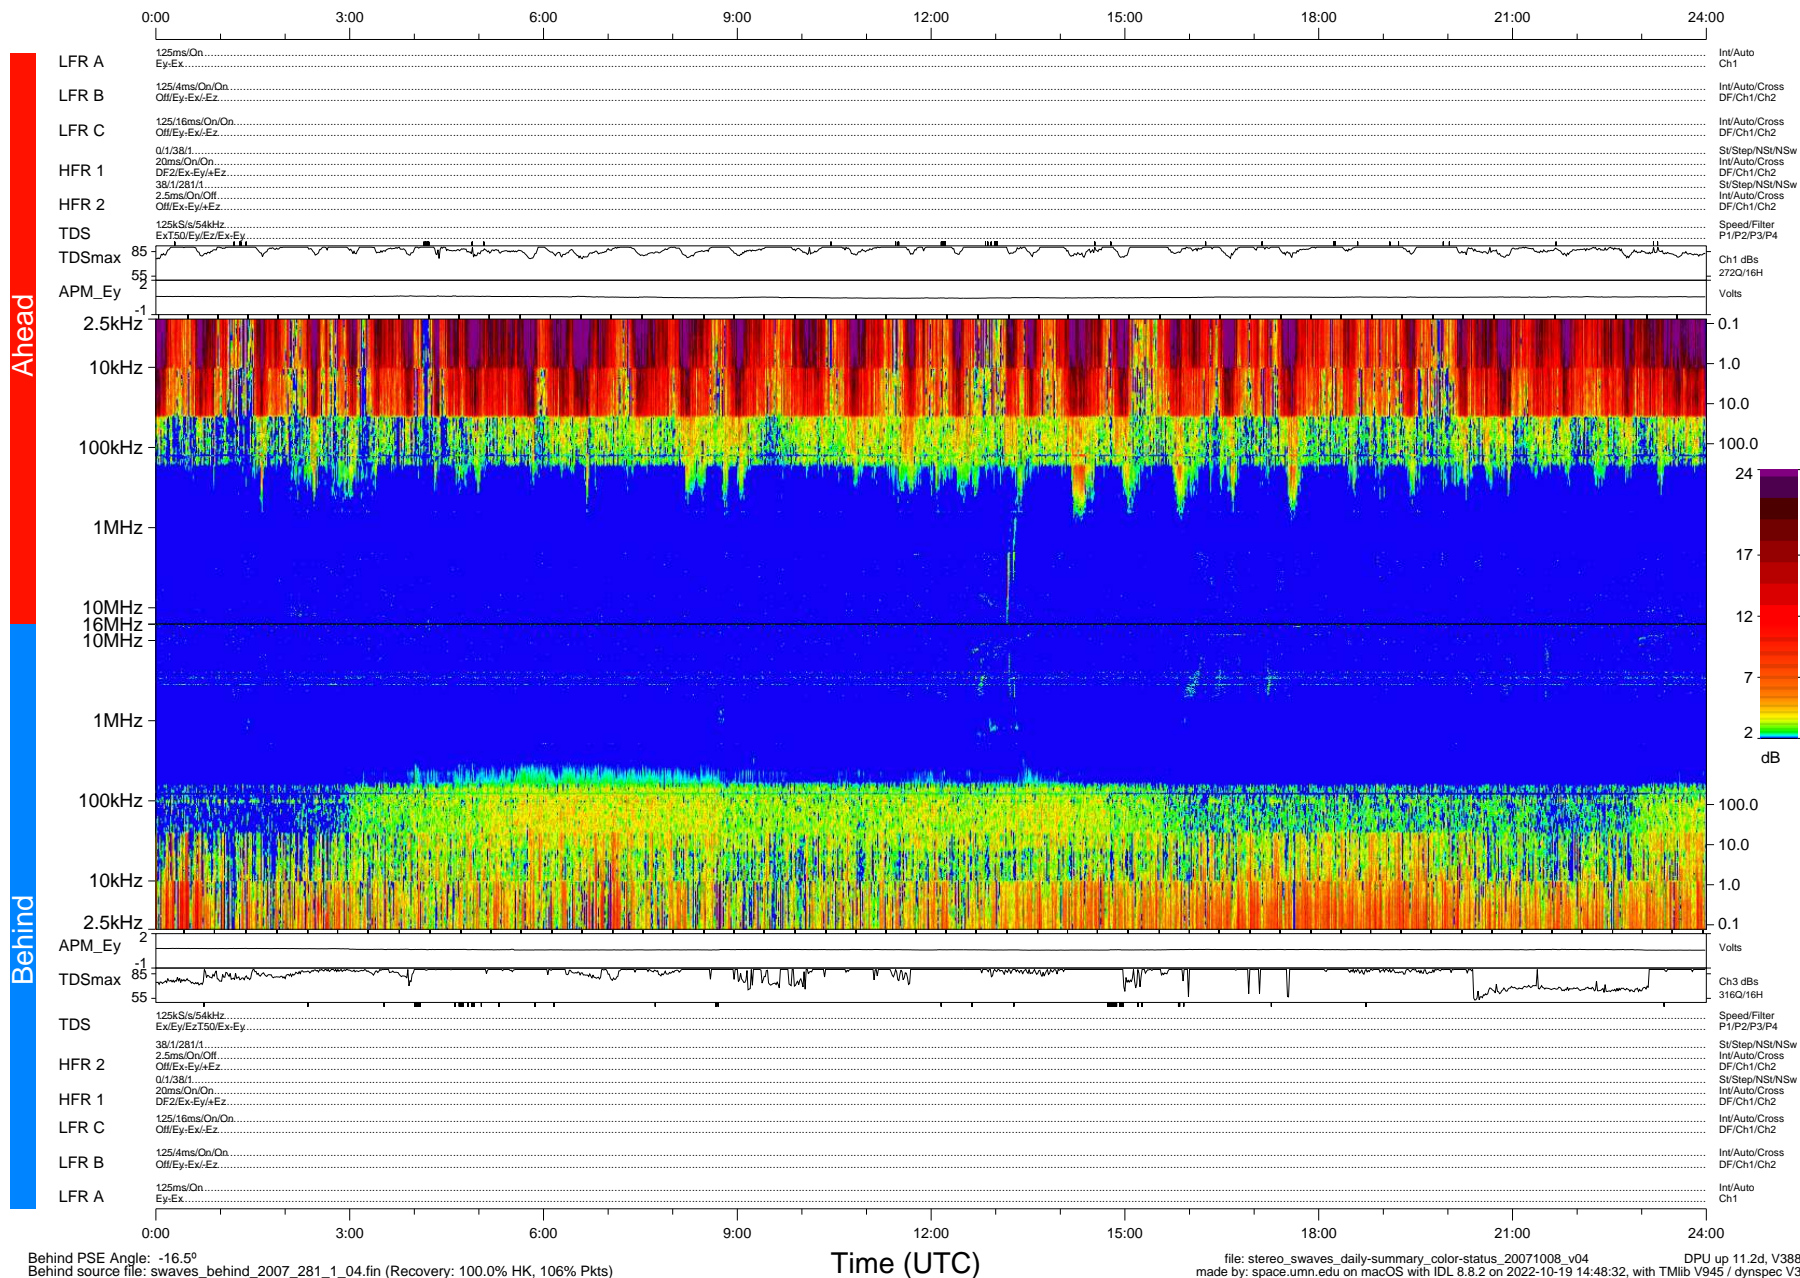

STEREO/WAVES Daily Summary - 08-Oct-2007 (DOY 281)

Ahead source file: swaves_ahead_2007_281_1_04.fin (Recovery: 100.0% HK, 100% Pkts)
Ahead PSE Angle: 18.6°

DPU up 11.5d, V388d5

Behind PSE Angle: -16.5°
Behind source file: swaves_behind_2007_281_1_04.fin (Recovery: 100.0% HK, 106% Pkts)

Time (UTC)