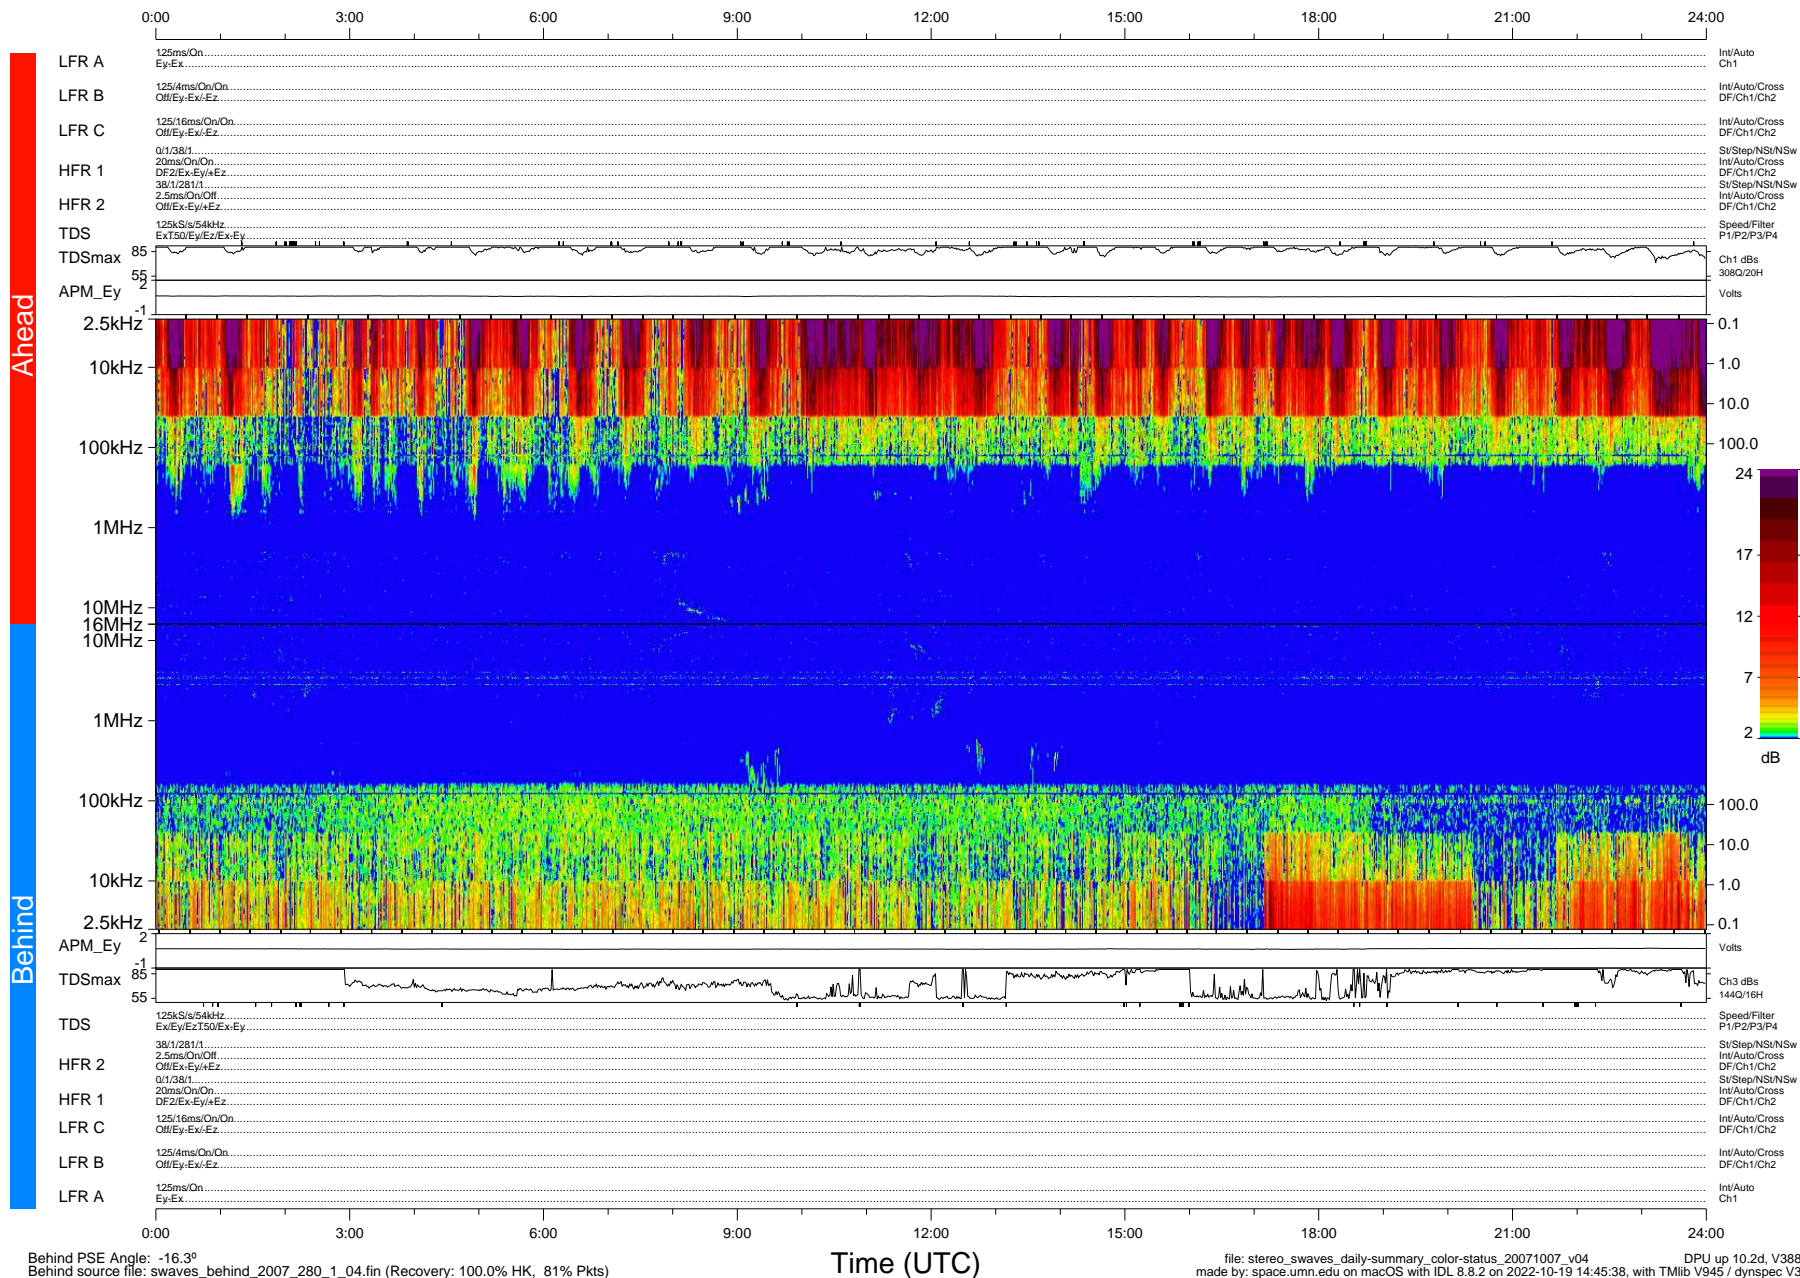

STEREO/WAVES Daily Summary - 07-Oct-2007 (DOY 280)

Ahead source file: swaves_ahead_2007_280_1_04.fin (Recovery: 100.0% HK, 106% Pkts)
Ahead PSE Angle: 18.5°

DPU up 10.5d, V388d5

Behind PSE Angle: -16.3°
Behind source file: swaves_behind_2007_280_1_04.fin (Recovery: 100.0% HK, 81% Pkts)