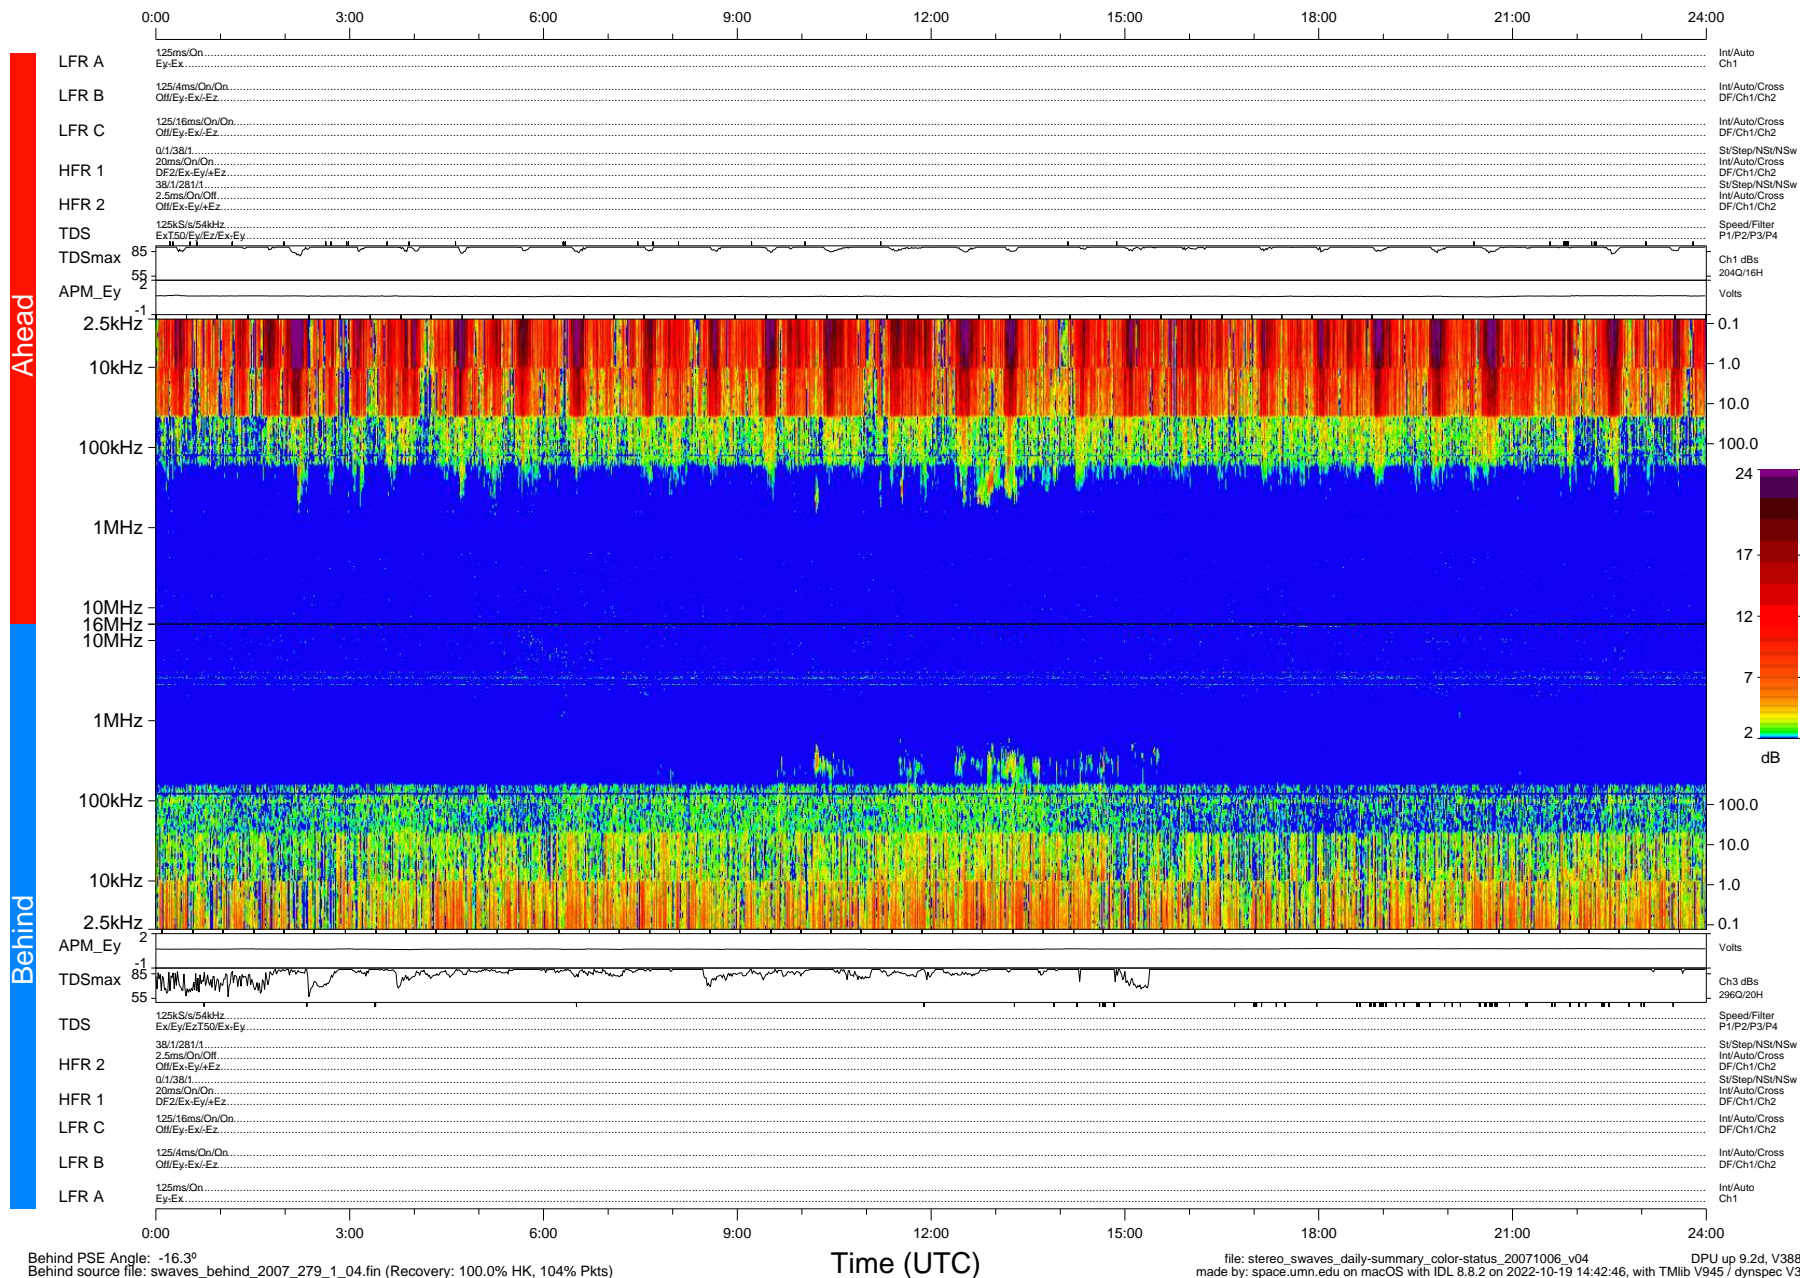

STEREO/WAVES Daily Summary - 06-Oct-2007 (DOY 279)

Ahead source file: swaves_ahead_2007_279_1_04.fin (Recovery: 100.0% HK, 90% Pkts)
Ahead PSE Angle: 18.4°

DPU up 9.5d, V388d5

Behind PSE Angle: -16.3°
Behind source file: swaves_behind_2007_279_1_04.fin (Recovery: 100.0% HK, 104% Pkts)