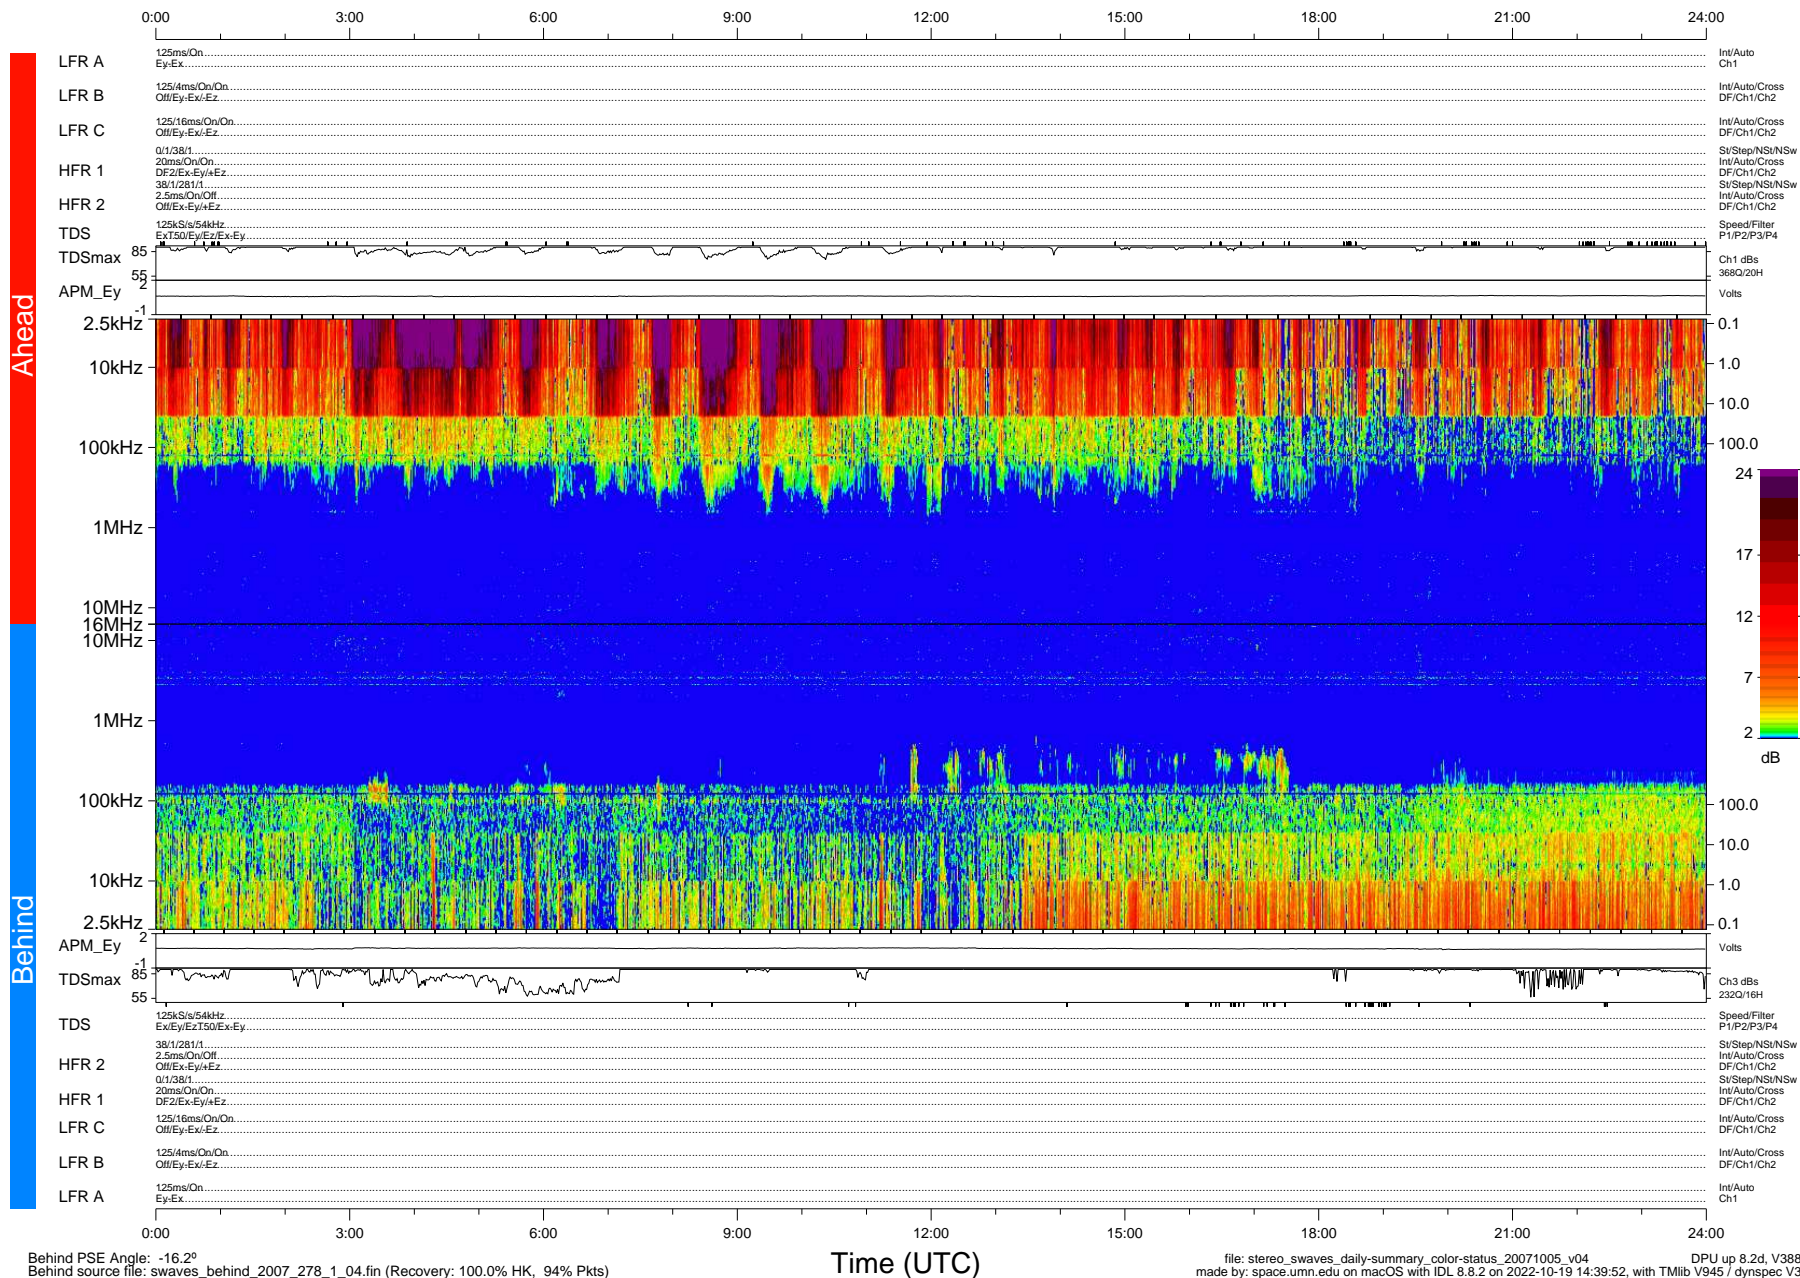

STEREO/WAVES Daily Summary - 05-Oct-2007 (DOY 278)

Ahead source file: swaves_ahead_2007_278_1_04.fin (Recovery: 100.0% HK, 115% Pkts)
Ahead PSE Angle: 18.3°

DPU up 8.5d, V388d5

Behind PSE Angle: -16.2°
Behind source file: swaves_behind_2007_278_1_04.fin (Recovery: 100.0% HK, 94% Pkts)

Time (UTC)