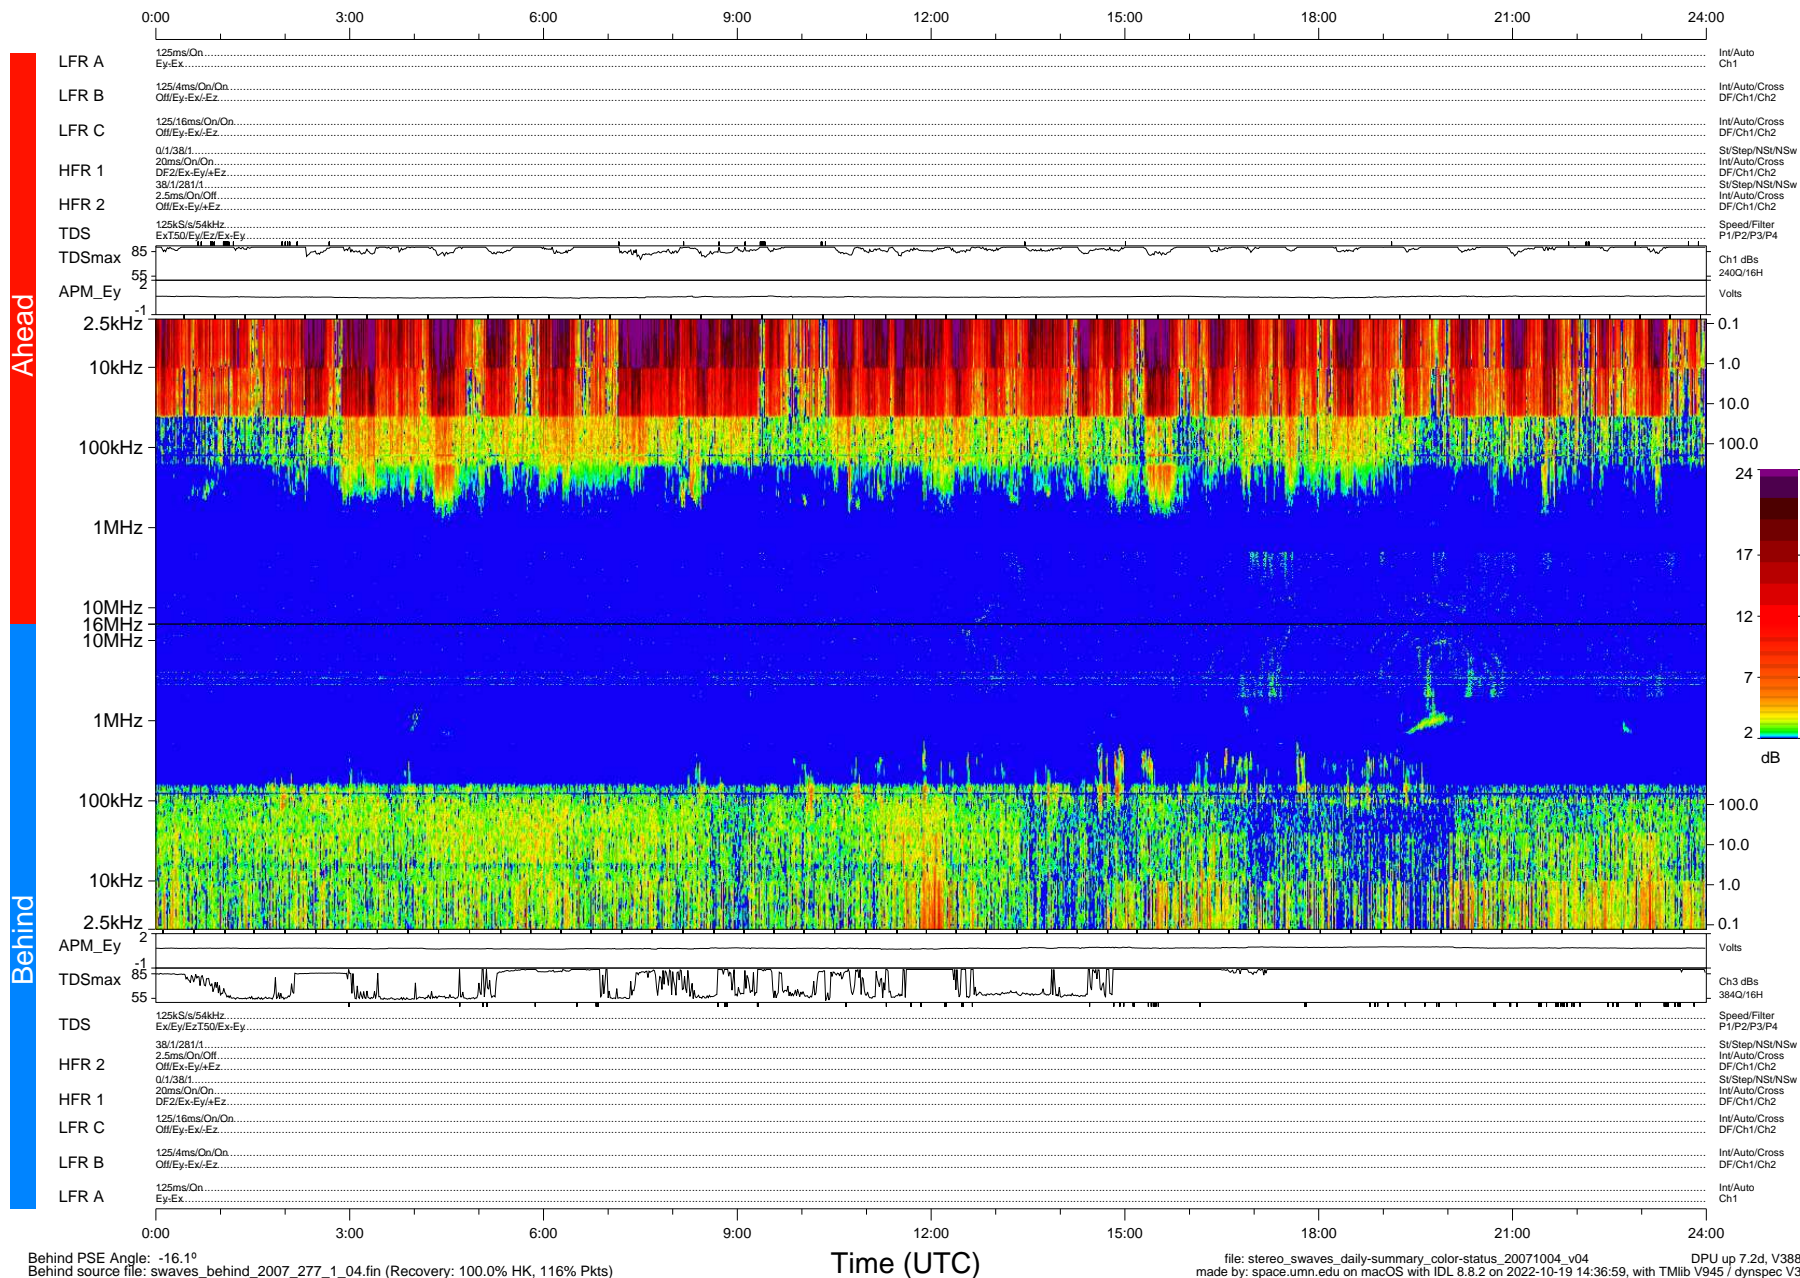

STEREO/WAVES Daily Summary - 04-Oct-2007 (DOY 277)

Ahead source file: swaves_ahead_2007_277_1_04.fin (Recovery: 100.0% HK, 95% Pkts)
Ahead PSE Angle: 18.3°

DPU up 7.5d, V388d5

Behind PSE Angle: -16.1°
Behind source file: swaves_behind_2007_277_1_04.fin (Recovery: 100.0% HK, 116% Pkts)

Time (UTC)