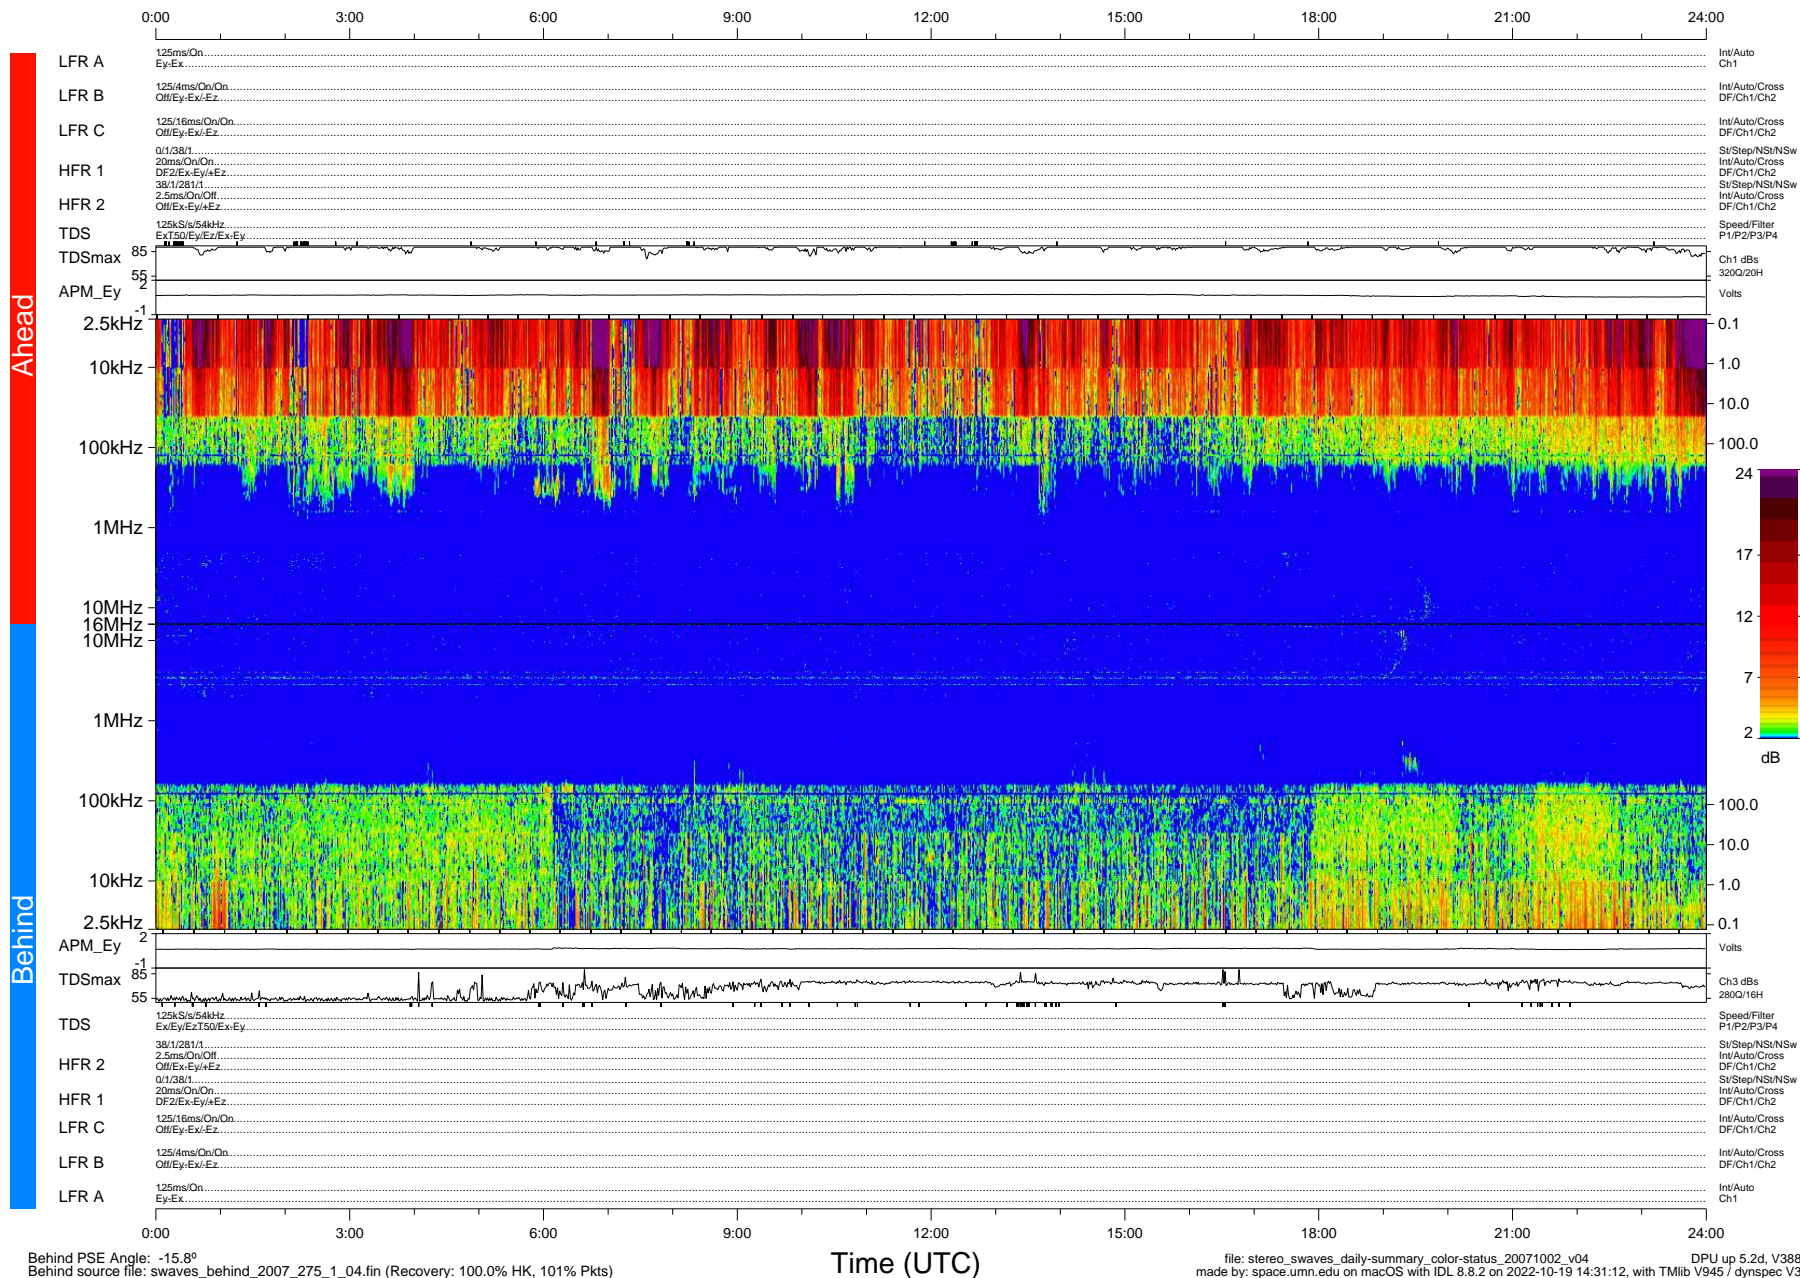

STEREO/WAVES Daily Summary - 02-Oct-2007 (DOY 275)

Ahead source file: swaves_ahead_2007_275_1_04.fin (Recovery: 100.0% HK, 108% Pkts)
Ahead PSE Angle: 18.2°

DPU up 5.5d, V388d5

Behind PSE Angle: -15.8°
Behind source file: swaves_behind_2007_275_1_04.fin (Recovery: 100.0% HK, 101% Pkts)

Time (UTC)