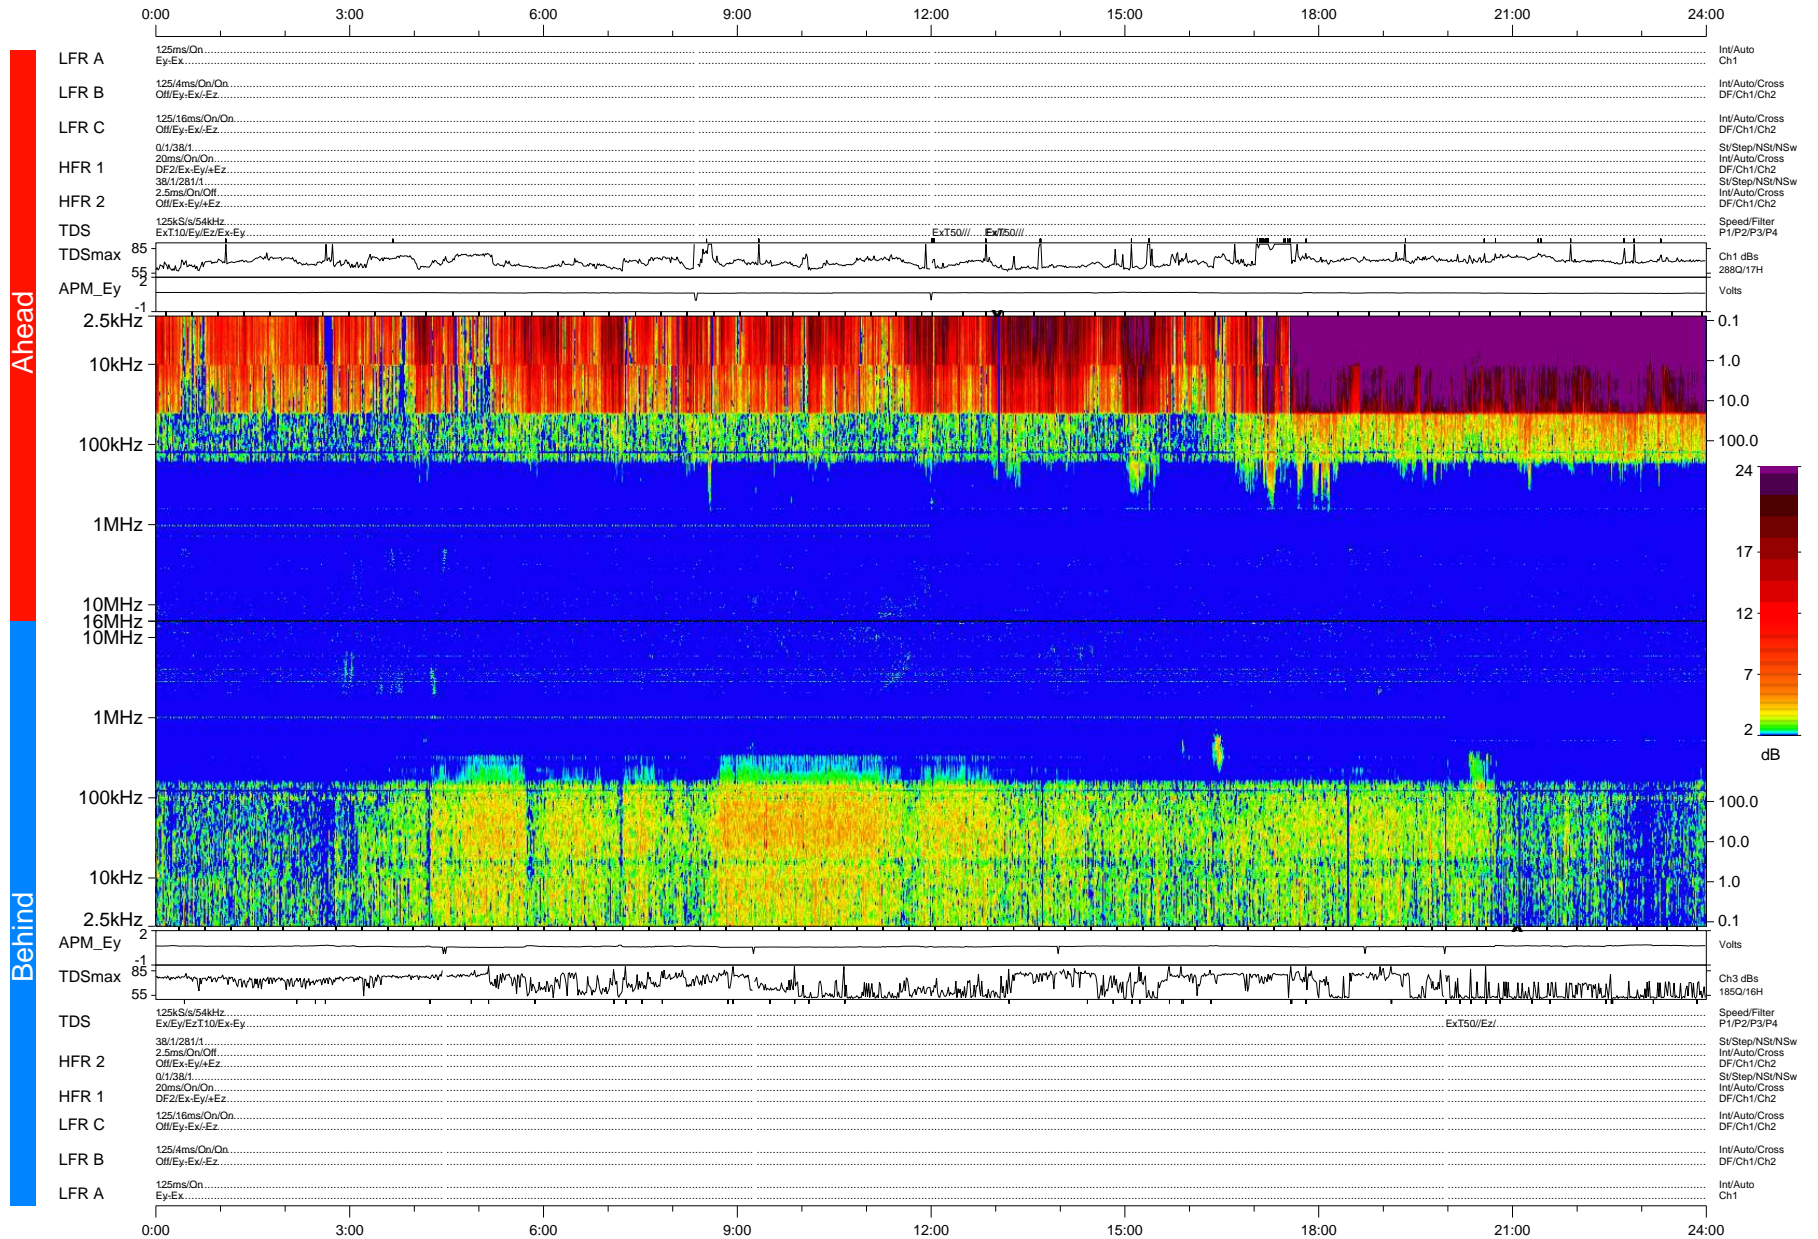

STEREO/WAVES Daily Summary - 27-Sep-2007 (DOY 270)

Ahead source file: swaves_ahead_2007_270_1_04.fin (Recovery: 99.8% HK, 97% Pkts)
 Ahead PSE Angle: 17.9°

DPU up 0.5d, V388d5

Behind PSE Angle: -15.3°
 Behind source file: swaves_behind_2007_270_1_04.fin (Recovery: 99.6% HK, 79% Pkts)

Time (UTC)

file: stereo_swaves_daily-summary_color-status_20070927_v04
 made by: space.umn.edu on macOS with IDL 8.8.2 on 2022-10-19 14:16:51, with TMLib V945 / dynspec V311
 DPU up 0.2d, V388d5