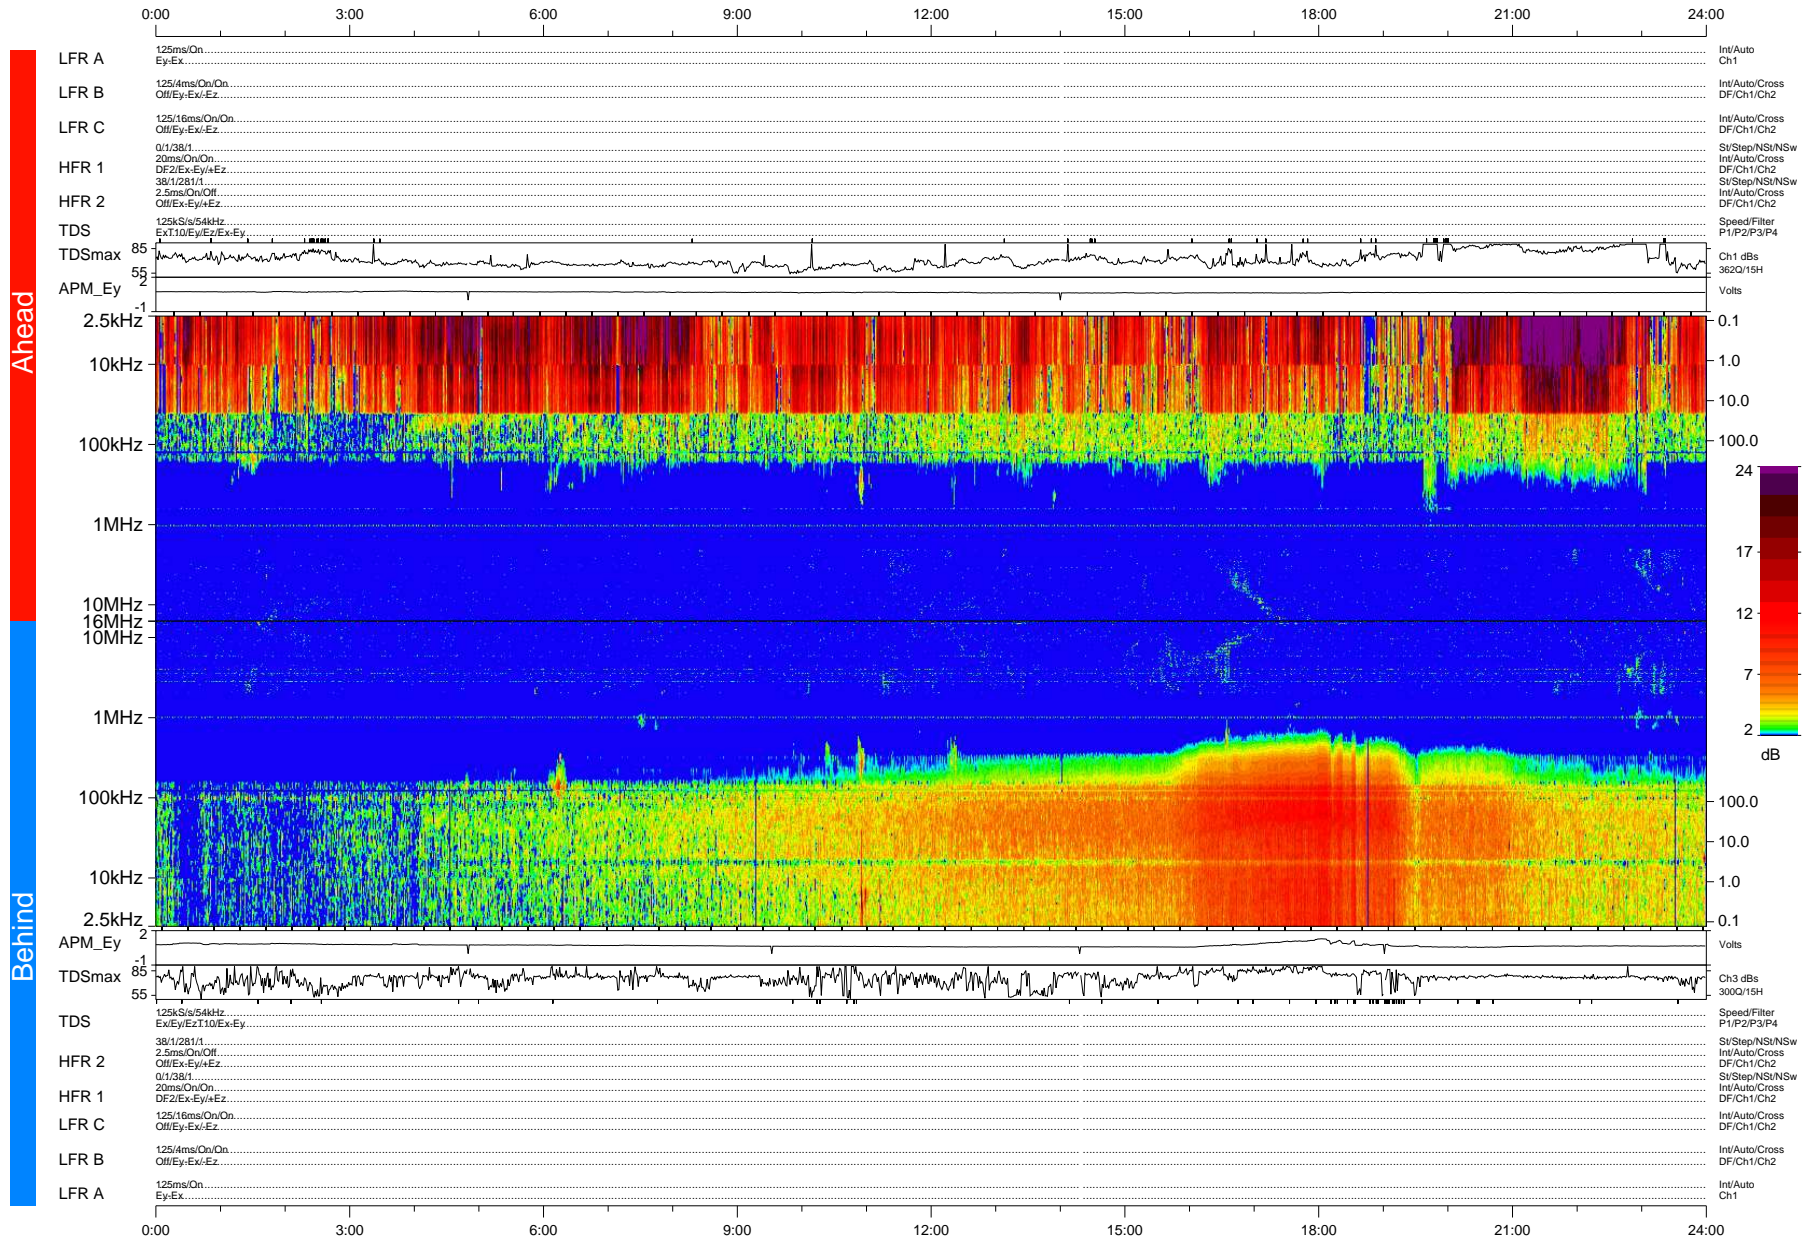

# STEREO/WAVES Daily Summary - 26-Sep-2007 (DOY 269)

Ahead source file: swaves\_ahead\_2007\_269\_1\_04.fin (Recovery: 99.9% HK, 106% Pkts)  
 Ahead PSE Angle: 17.8°

DPU up 324.2d, V374d4

Behind PSE Angle: -15.2°  
 Behind source file: swaves\_behind\_2007\_269\_1\_04.fin (Recovery: 99.7% HK, 96% Pkts)

Time (UTC)

file: stereo\_swaves\_daily-summary\_color-status\_20070926\_v04 DPU up 334.3d, V374d5  
 made by: space.umn.edu on macOS with IDL 8.8.2 on 2022-10-19 14:14:07, with TMLib V945 / dynspec V311