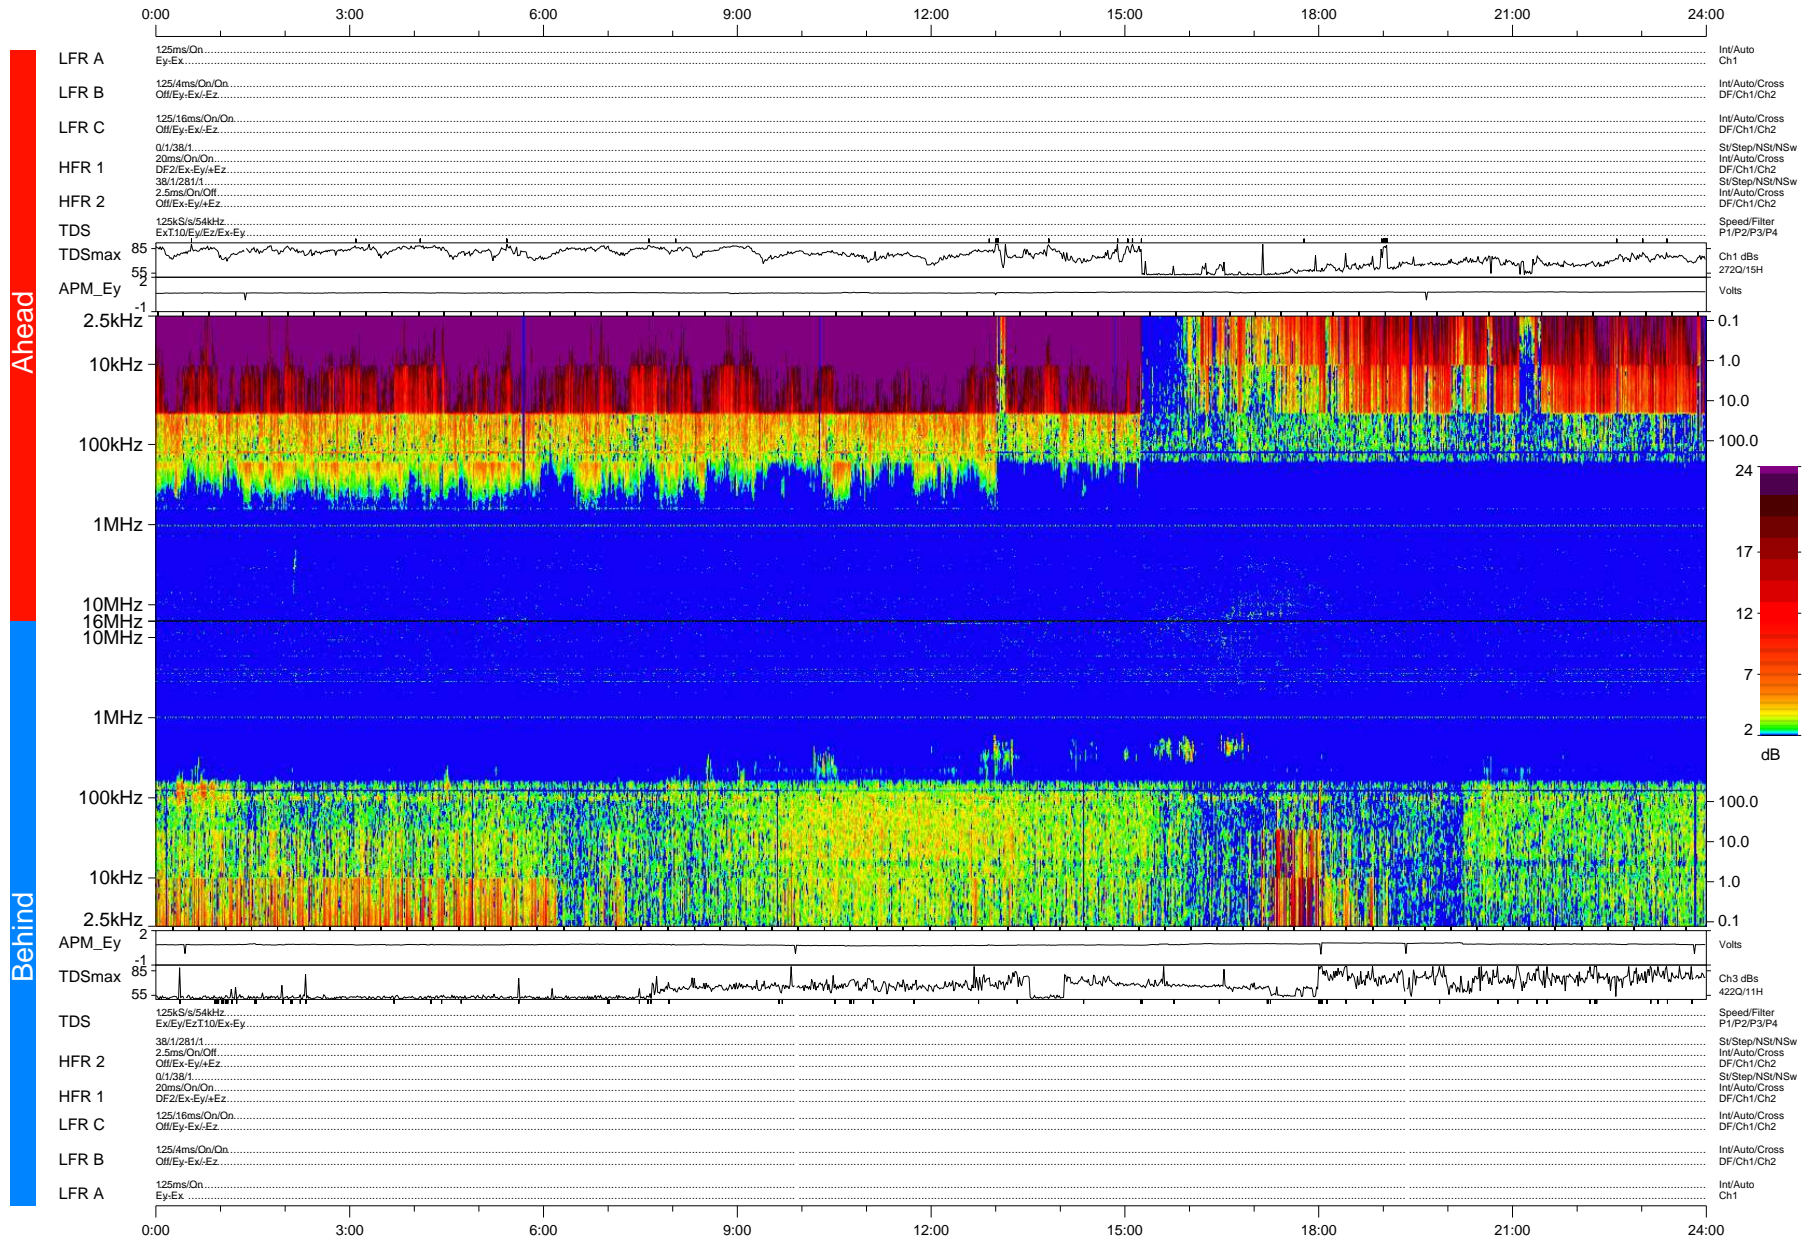

STEREO/WAVES Daily Summary - 25-Sep-2007 (DOY 268)

Ahead source file: swaves_ahead_2007_268_1_04.fin (Recovery: 99.9% HK, 92% Pkts)
Ahead PSE Angle: 17.8°

DPU up 323.2d, V374d4

Behind PSE Angle: -15.1°
Behind source file: swaves_behind_2007_268_1_04.fin (Recovery: 99.7% HK, 113% Pkts)

Time (UTC)