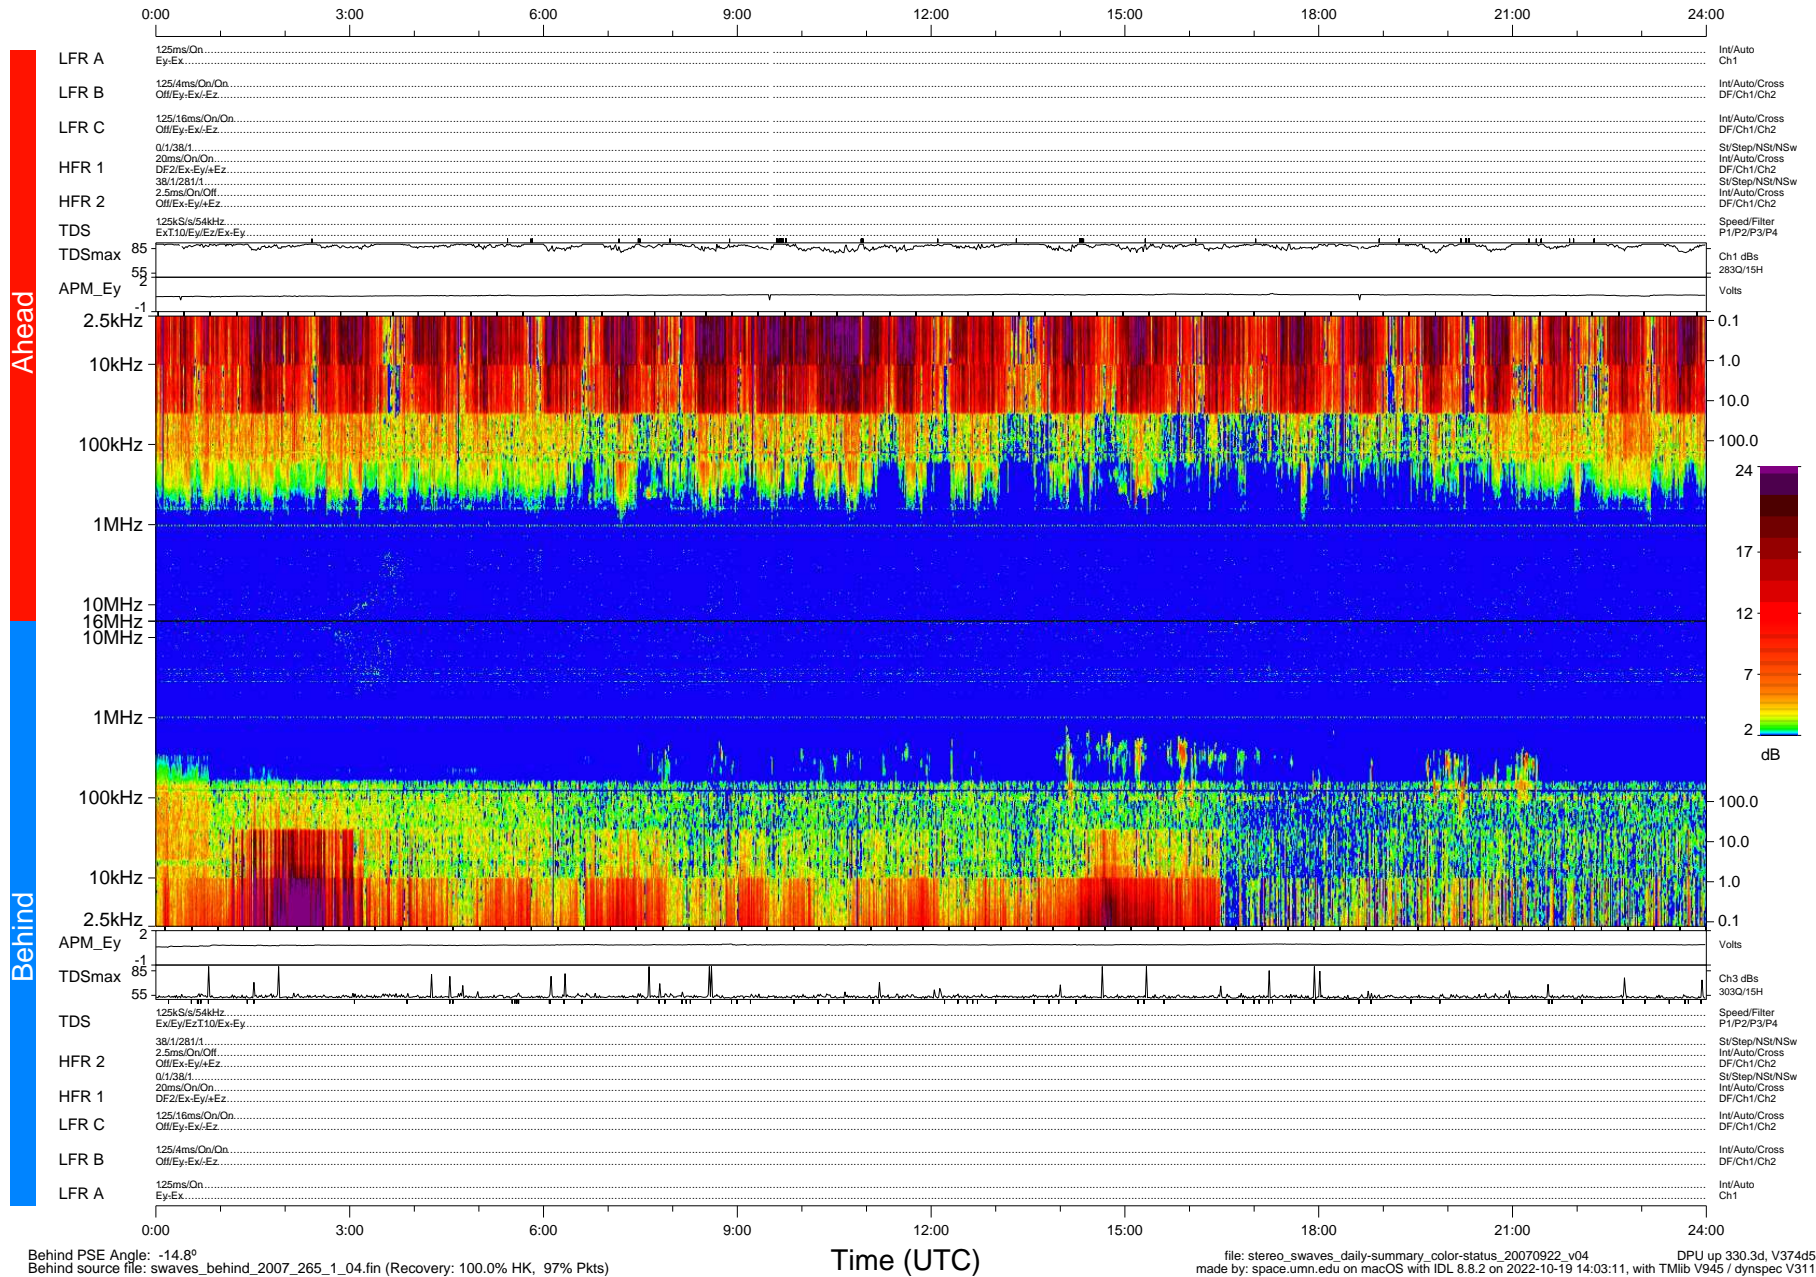

STEREO/WAVES Daily Summary - 22-Sep-2007 (DOY 265)

Ahead source file: swaves_ahead_2007_265_1_04.fin (Recovery: 99.8% HK, 94% Pkts)
Ahead PSE Angle: 17.5°

DPU up 320.2d, V374d4

Behind PSE Angle: -14.8°
Behind source file: swaves_behind_2007_265_1_04.fin (Recovery: 100.0% HK, 97% Pkts)

Time (UTC)