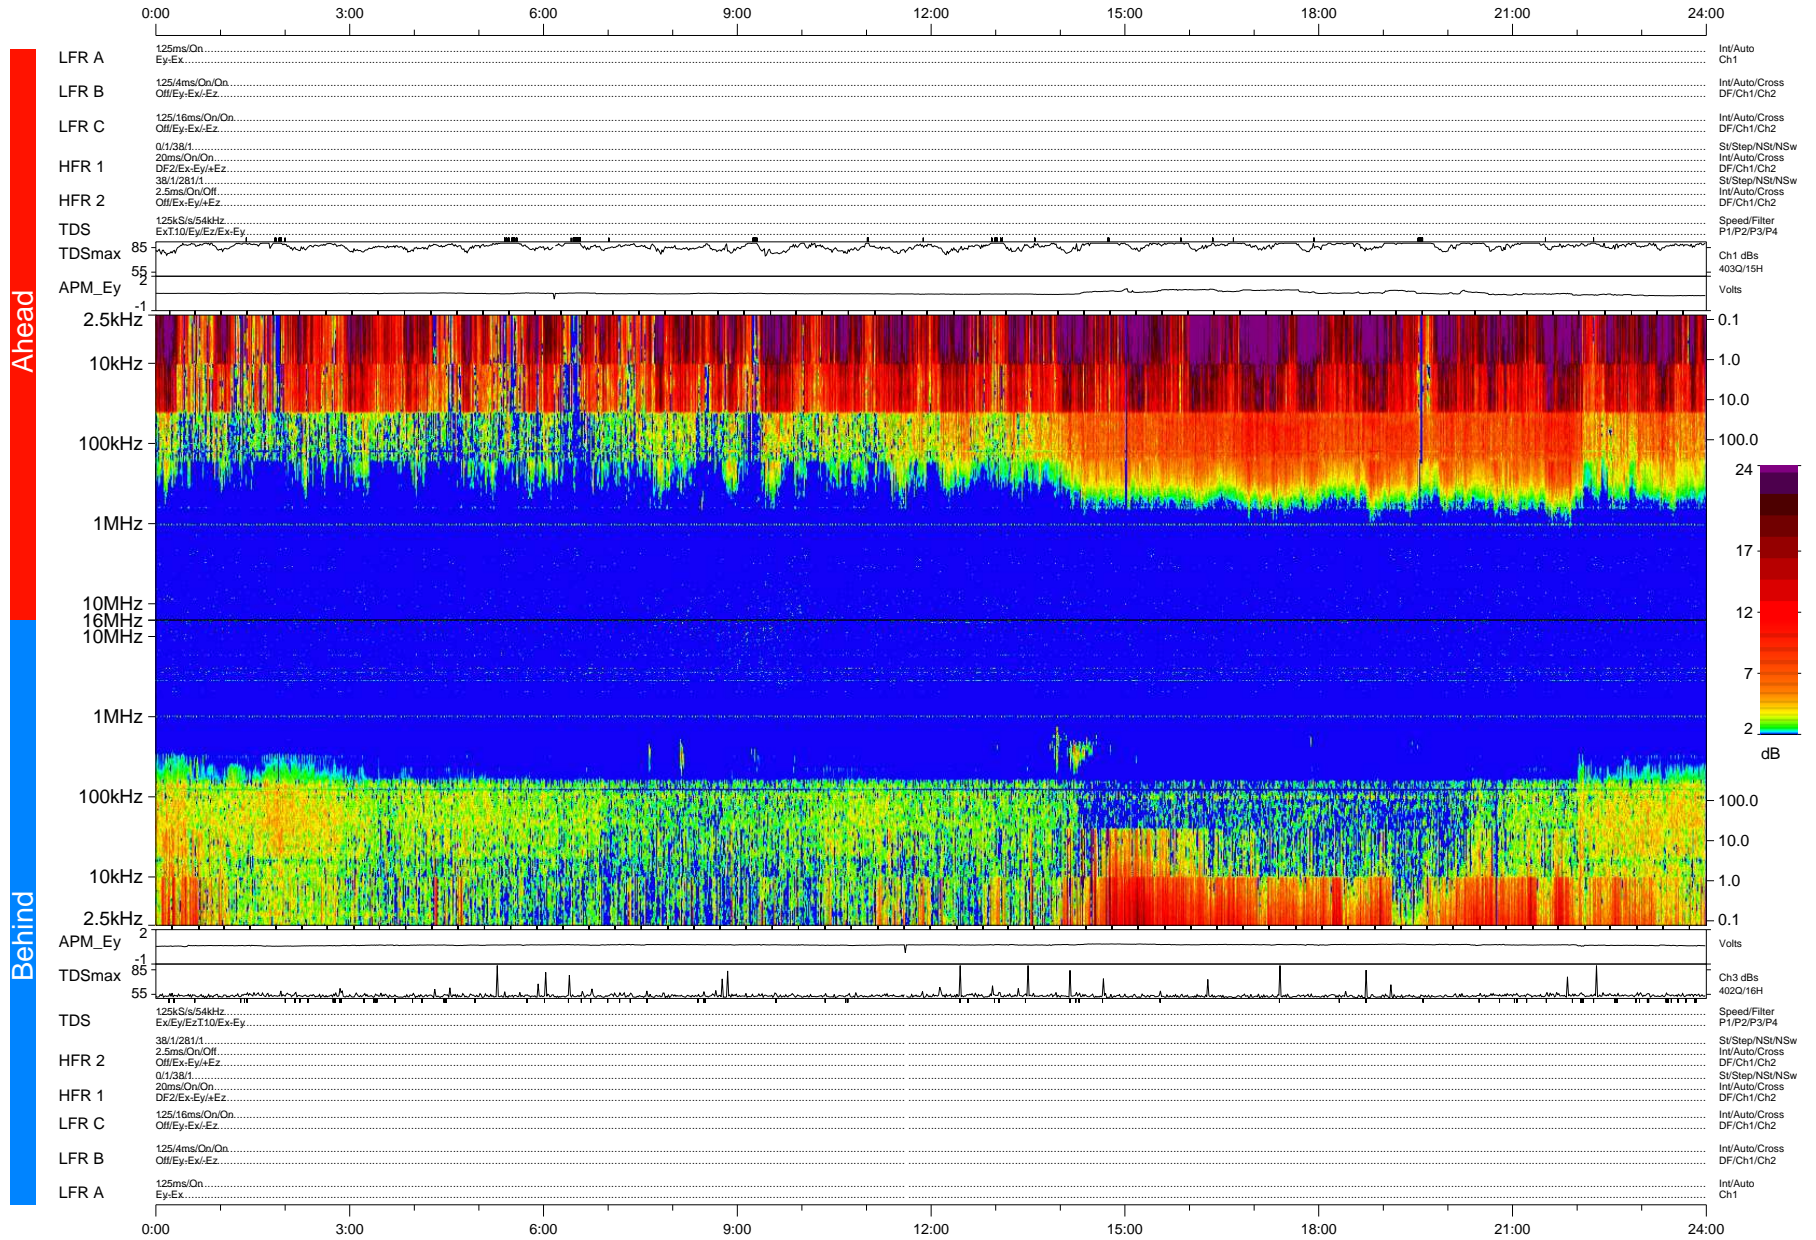

STEREO/WAVES Daily Summary - 21-Sep-2007 (DOY 264)

Ahead source file: swaves_ahead_2007_264_1_04.fin (Recovery: 99.9% HK, 111% Pkts)
Ahead PSE Angle: 17.5°

DPU up 319.2d, V374d4

Behind PSE Angle: -14.7°
Behind source file: swaves_behind_2007_264_1_04.fin (Recovery: 99.9% HK, 111% Pkts)

Time (UTC)