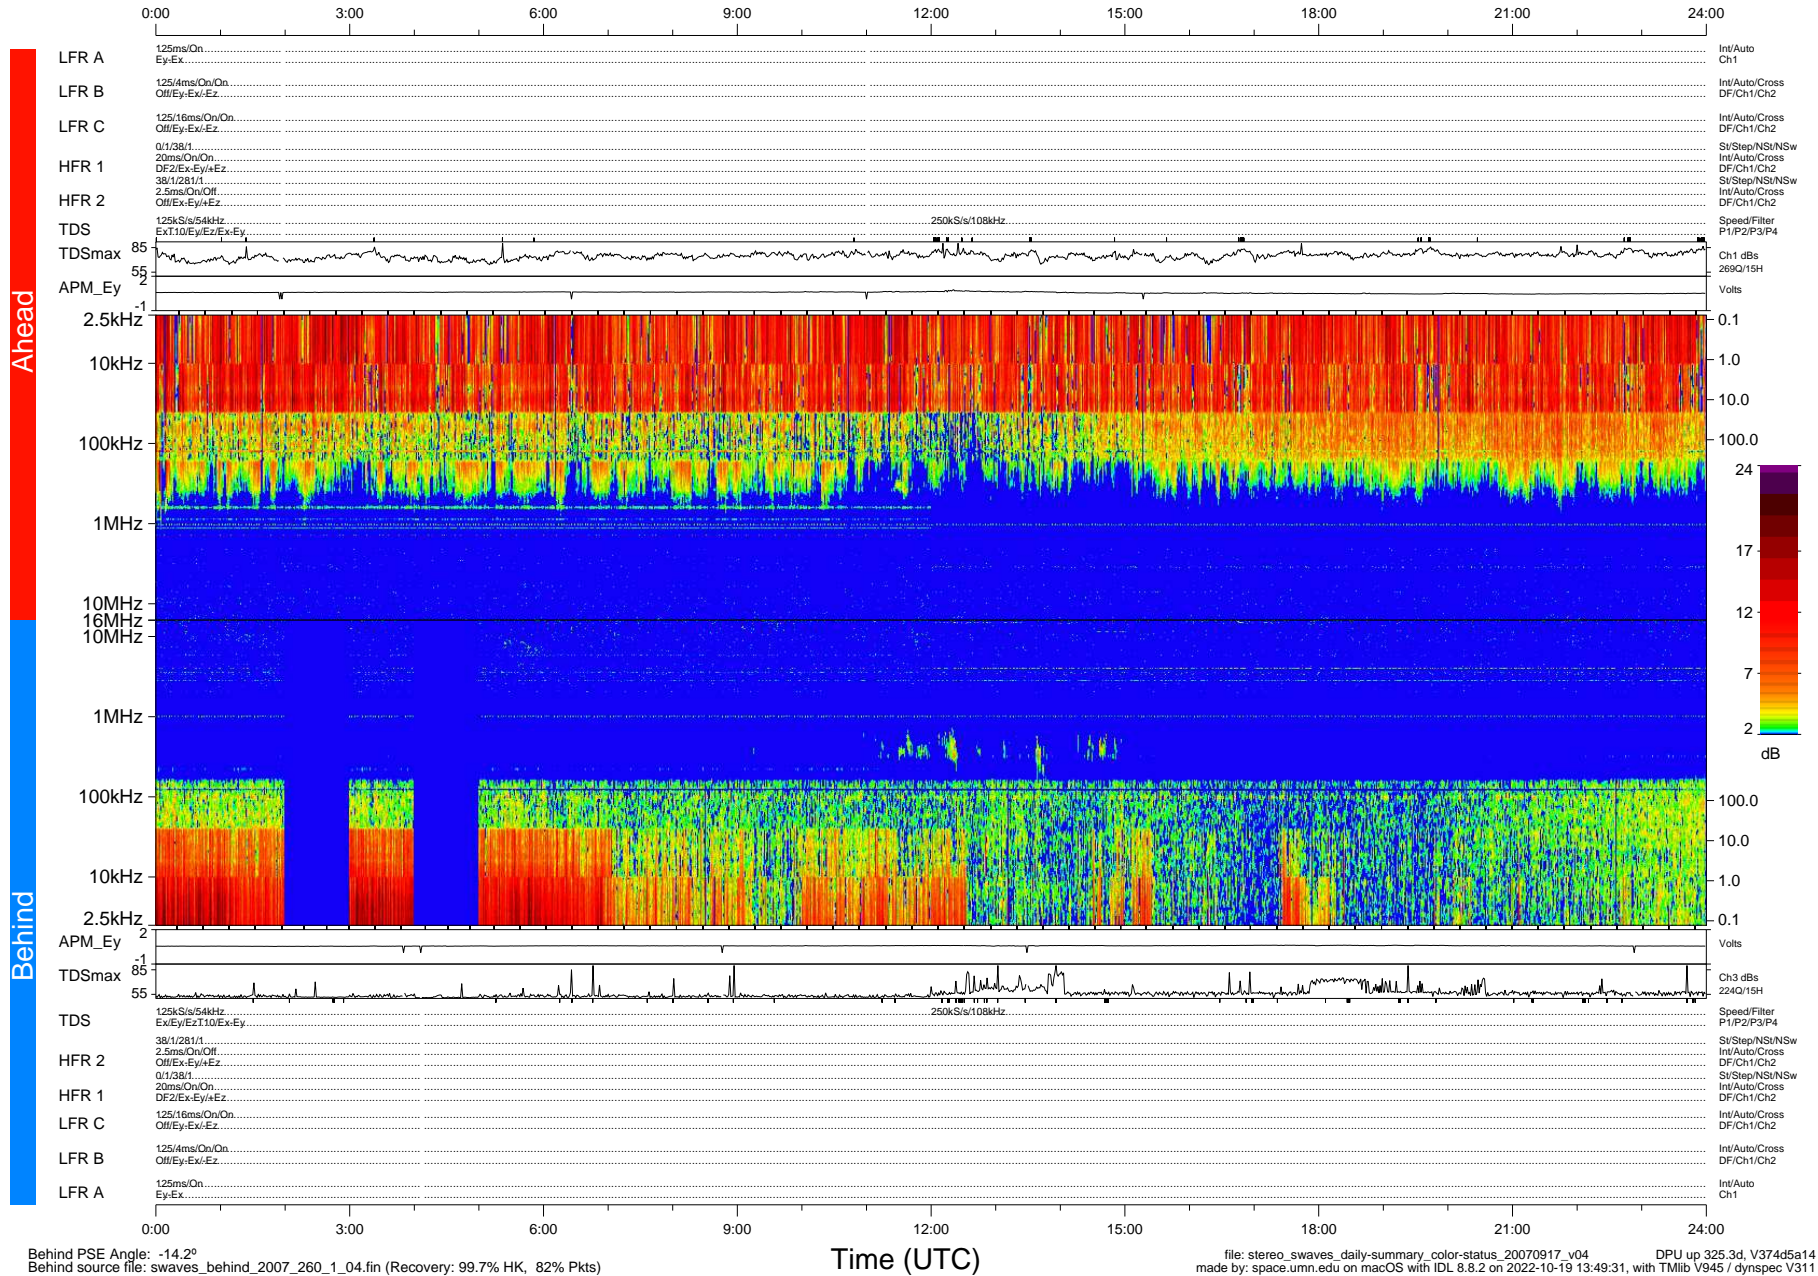

STEREO/WAVES Daily Summary - 17-Sep-2007 (DOY 260)

Ahead source file: swaves_ahead_2007_260_1_04.fin (Recovery: 99.7% HK, 91% Pkts)
Ahead PSE Angle: 17.2°

DPU up 315.2d, V374d4a13

Behind PSE Angle: -14.2°
Behind source file: swaves_behind_2007_260_1_04.fin (Recovery: 99.7% HK, 82% Pkts)

Time (UTC)