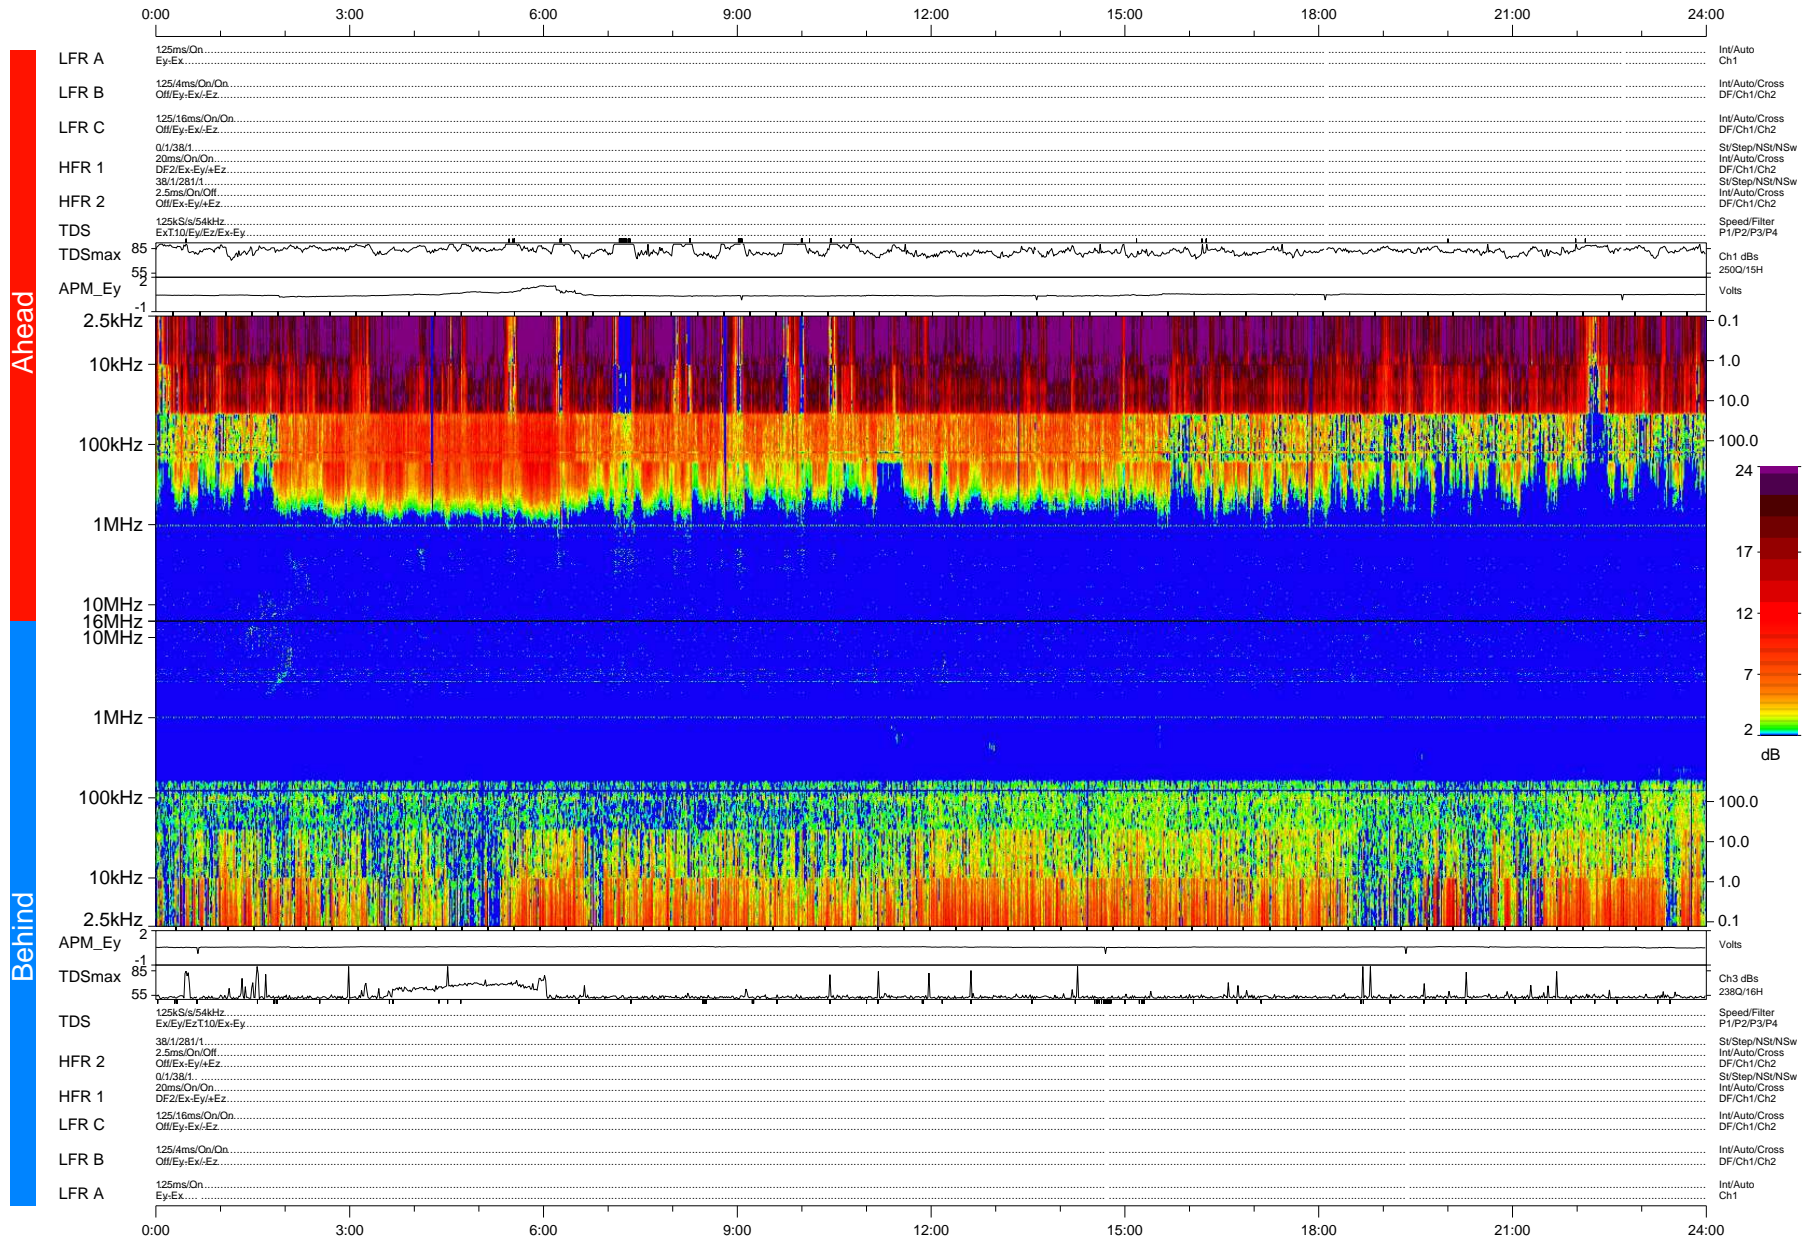

STEREO/WAVES Daily Summary - 15-Sep-2007 (DOY 258)

Ahead source file: swaves_ahead_2007_258_1_04.fin (Recovery: 99.7% HK, 88% Pkts)
Ahead PSE Angle: 17.0°

DPU up 313.2d, V374d4

Behind PSE Angle: -14.1°
Behind source file: swaves_behind_2007_258_1_04.fin (Recovery: 99.8% HK, 87% Pkts)

Time (UTC)