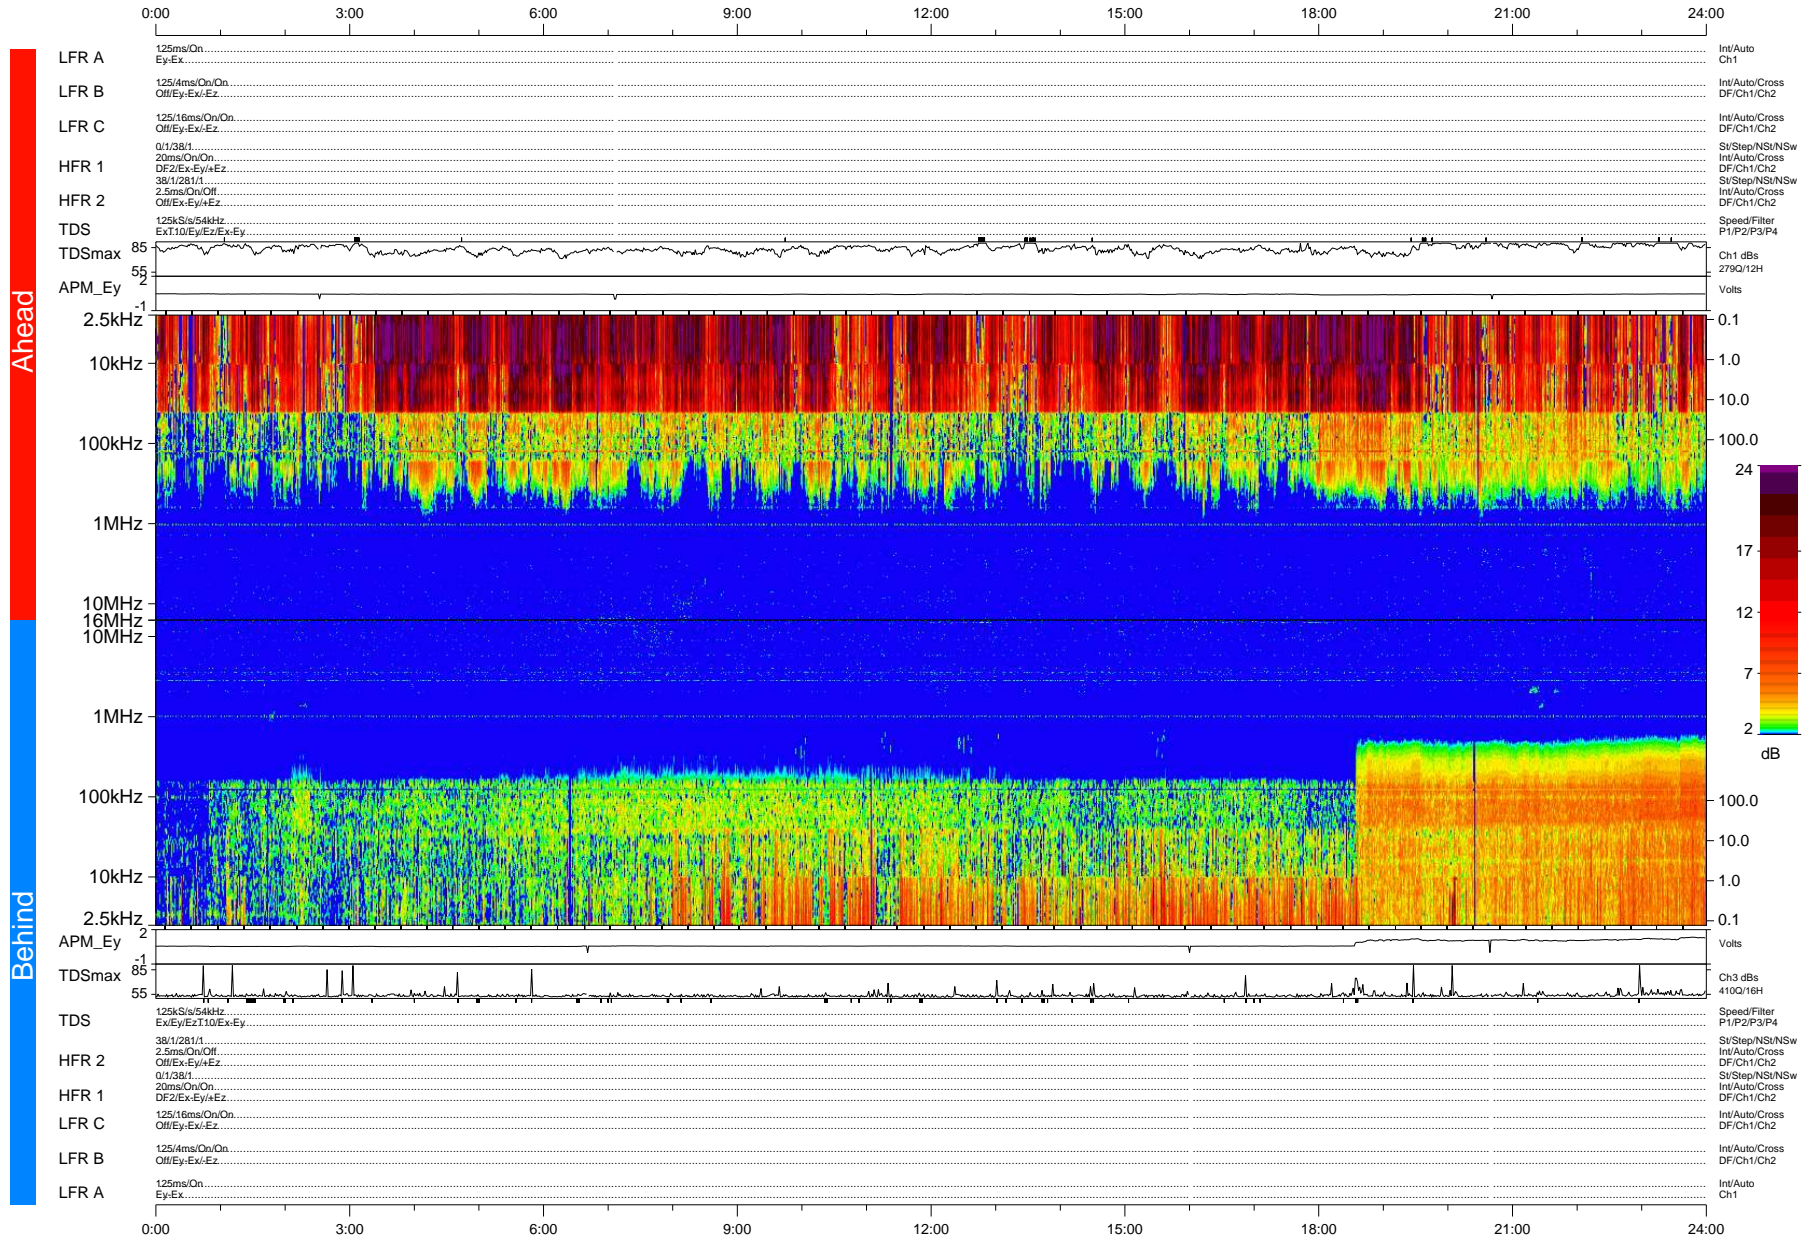

STEREO/WAVES Daily Summary - 13-Sep-2007 (DOY 256)

Ahead source file: swaves_ahead_2007_256_1_04.fin (Recovery: 99.7% HK, 92% Pkts)
 Ahead PSE Angle: 16.9°

DPU up 311.2d, V374d4

Behind PSE Angle: -13.8°
 Behind source file: swaves_behind_2007_256_1_04.fin (Recovery: 99.8% HK, 113% Pkts)

Time (UTC)

file: stereo_swaves_daily-summary_color-status_20070913_v04 DPU up 321.3d, V374d5
 made by: space.umn.edu on macOS with IDL 8.8.2 on 2022-10-19 13:38:38, with Tlib V945 / dynspec V311