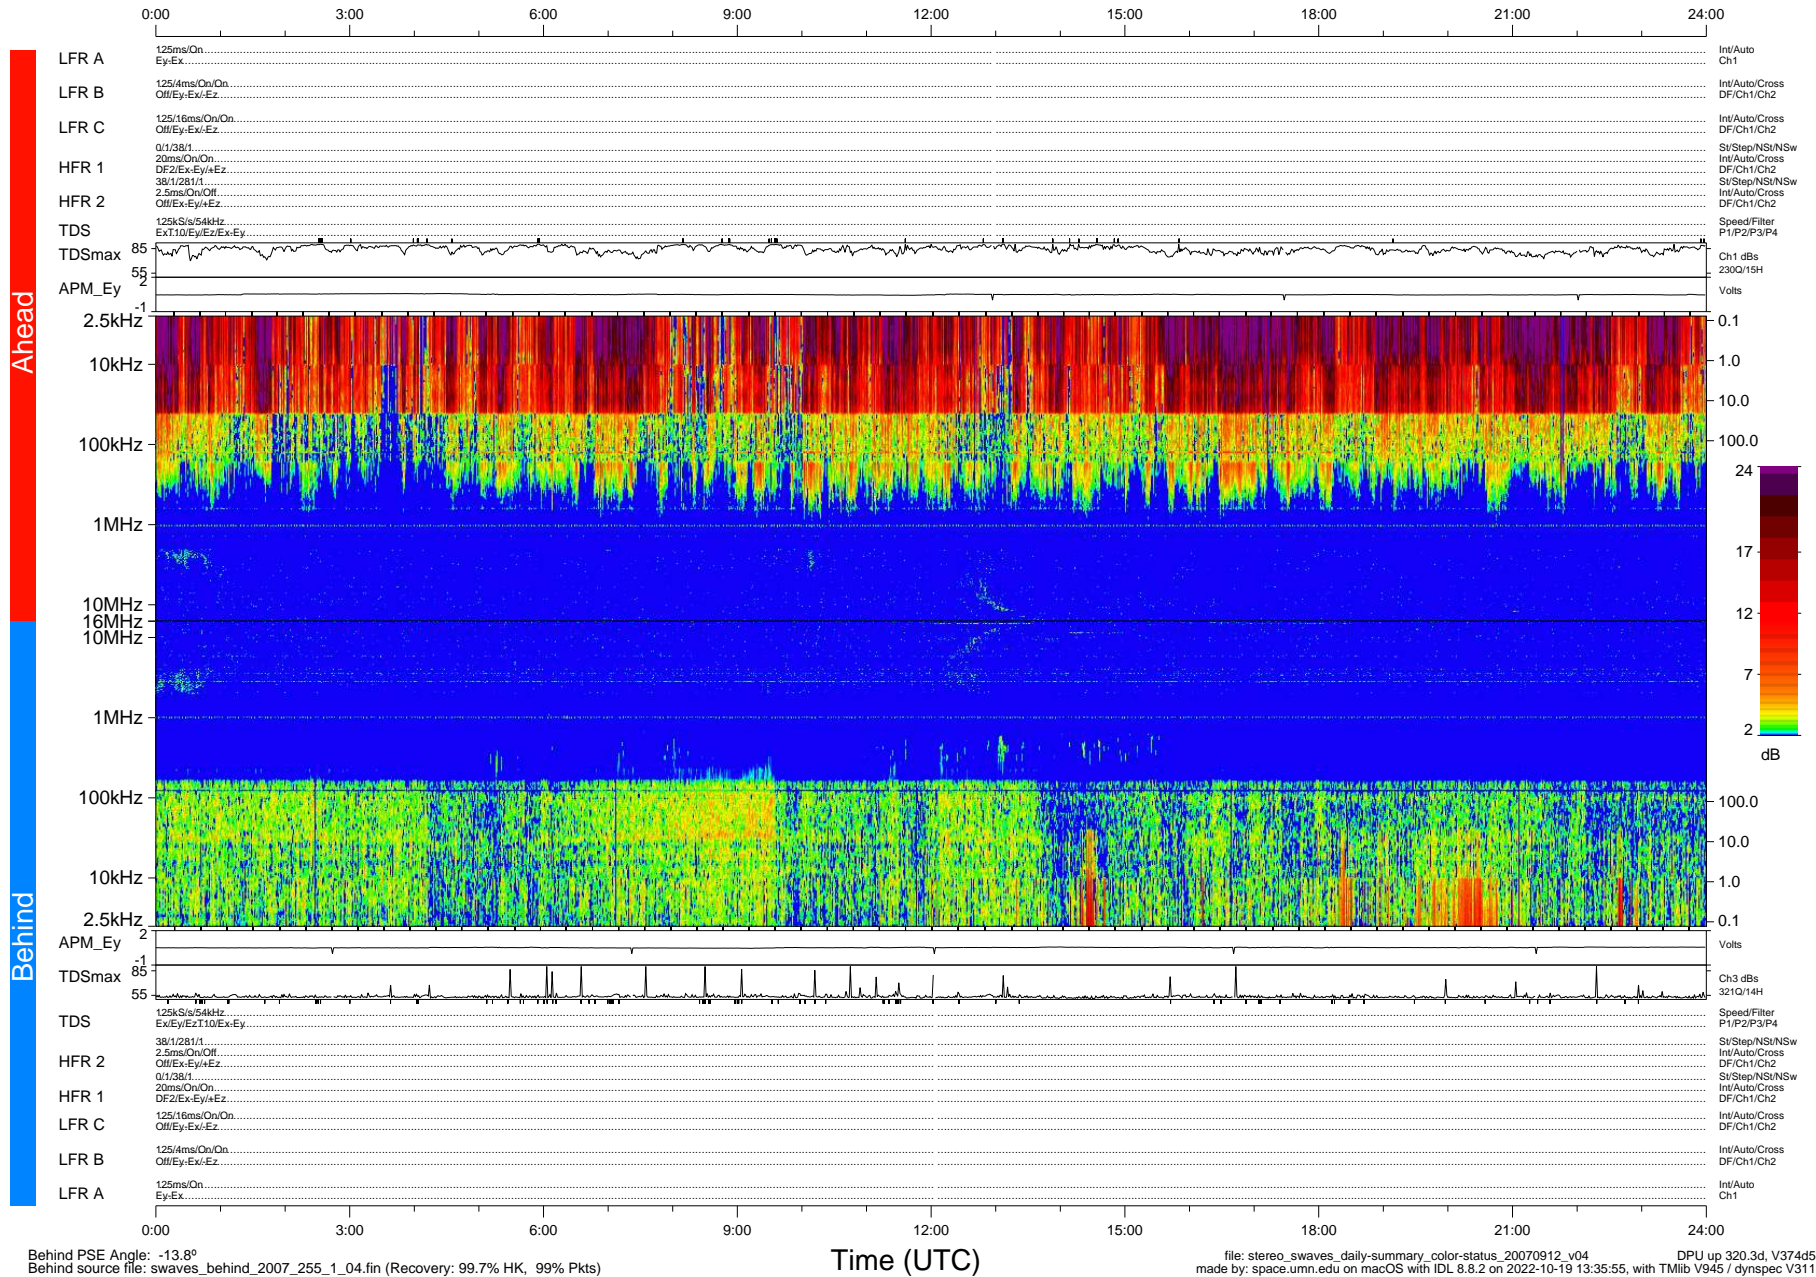

STEREO/WAVES Daily Summary - 12-Sep-2007 (DOY 255)

Ahead source file: swaves_ahead_2007_255_1_04.fin (Recovery: 99.8% HK, 86% Pkts)
Ahead PSE Angle: 16.7°

DPU up 310.2d, V374d4

Behind PSE Angle: -13.8°
Behind source file: swaves_behind_2007_255_1_04.fin (Recovery: 99.7% HK, 99% Pkts)

Time (UTC)