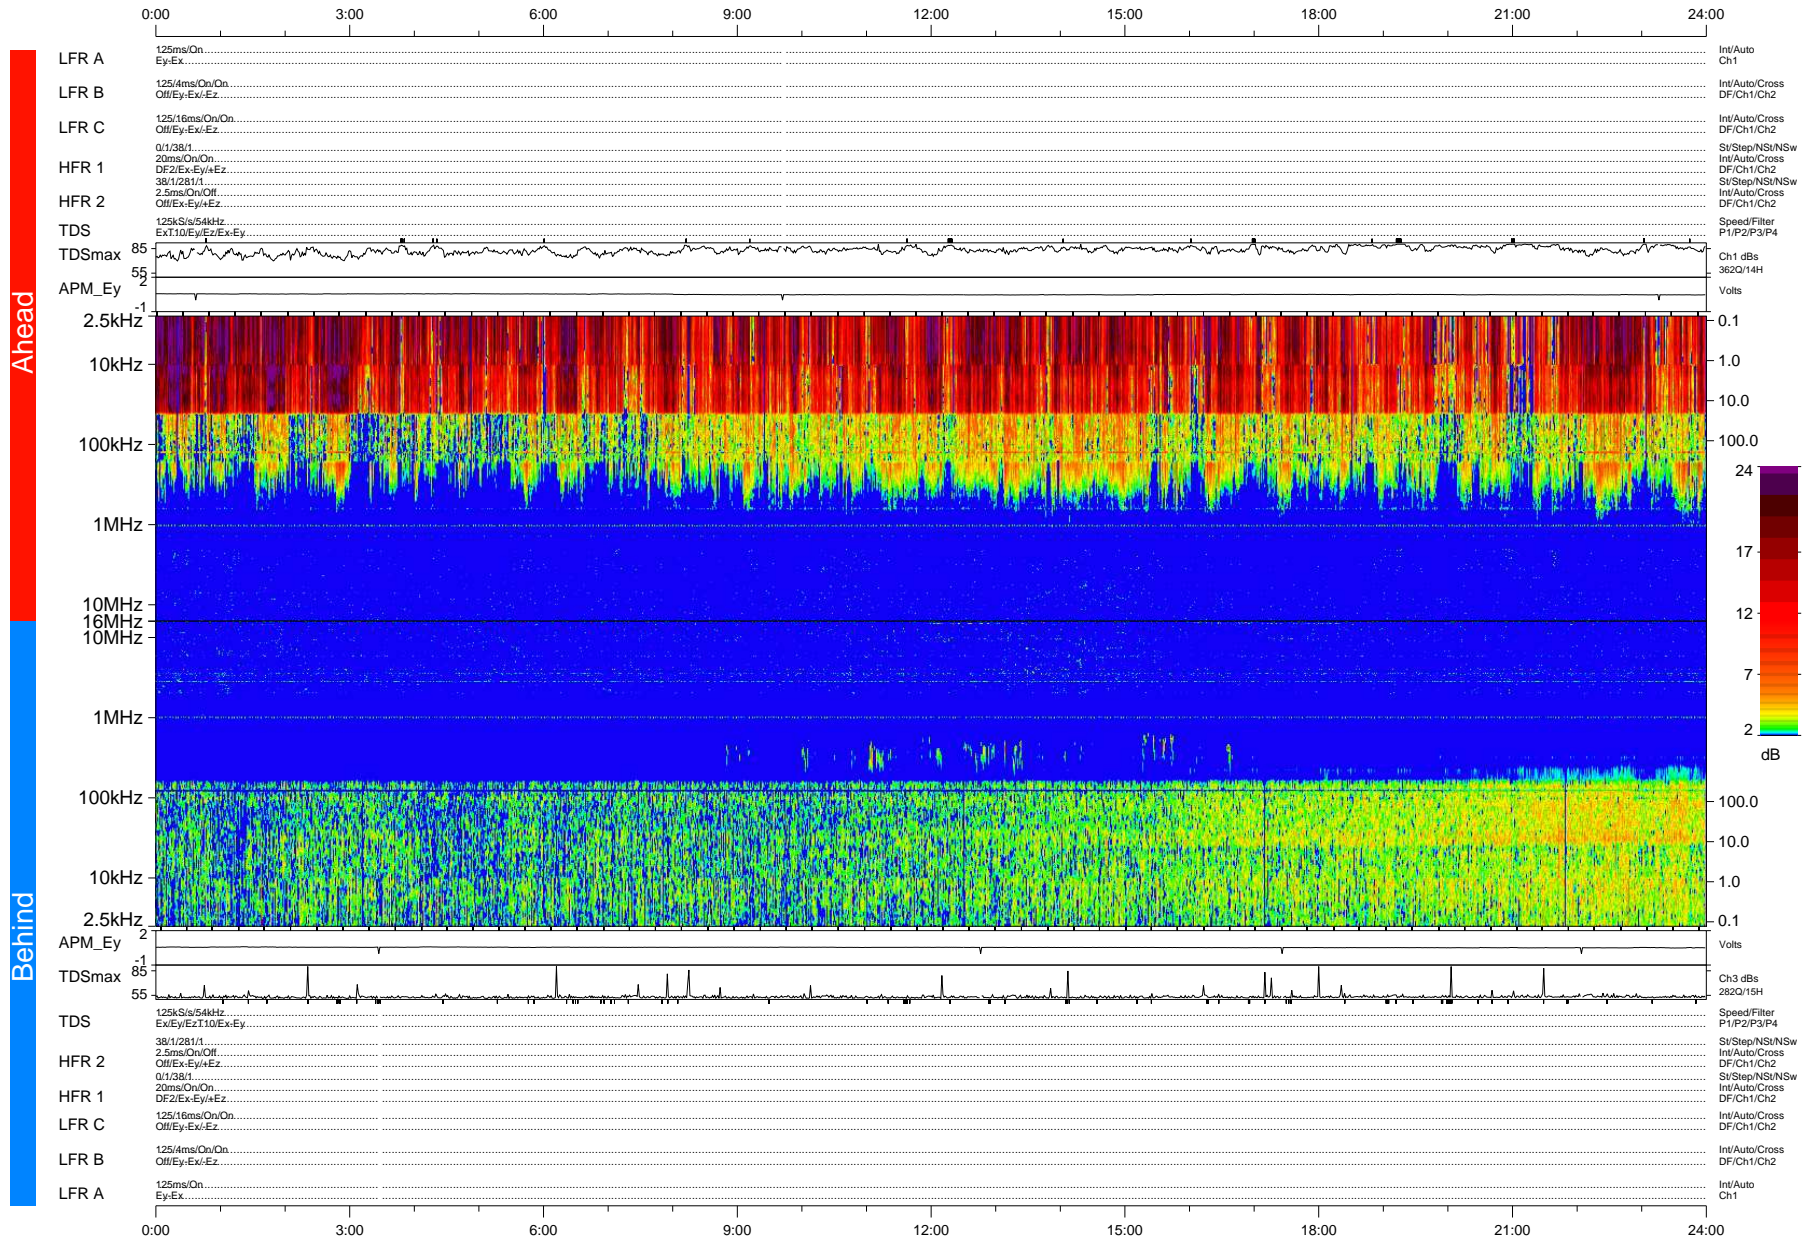

STEREO/WAVES Daily Summary - 11-Sep-2007 (DOY 254)

Ahead source file: swaves_ahead_2007_254_1_04.fin (Recovery: 99.8% HK, 106% Pkts)
Ahead PSE Angle: 16.7°

DPU up 309.2d, V374d4

Behind PSE Angle: -13.6°
Behind source file: swaves_behind_2007_254_1_05.fin (Recovery: 99.7% HK, 93% Pkts)

Time (UTC)