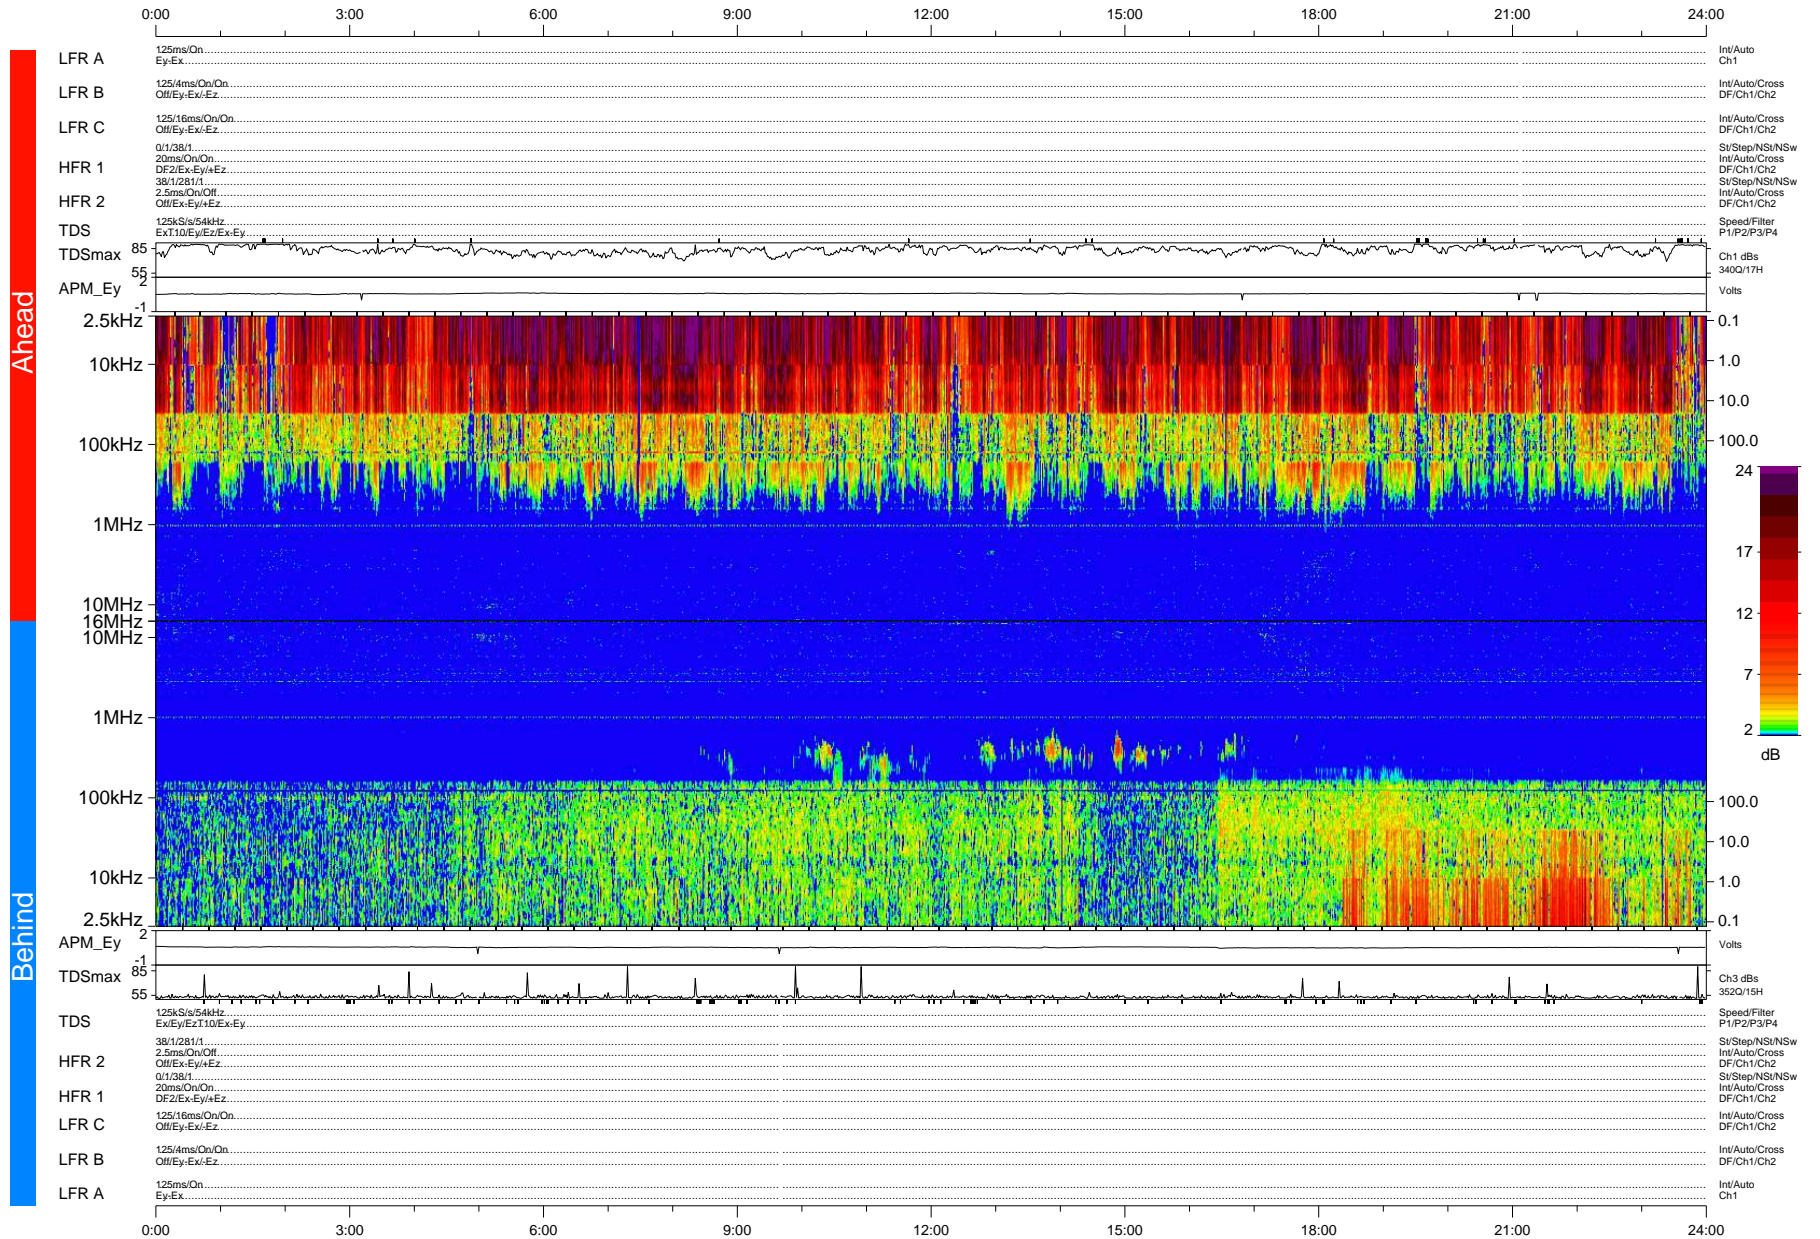

STEREO/WAVES Daily Summary - 09-Sep-2007 (DOY 252)

Ahead source file: swaves_ahead_2007_252_1_04.fin (Recovery: 99.7% HK, 102% Pkts)
Ahead PSE Angle: 16.6°

DPU up 307.2d, V374d4

Behind PSE Angle: -13.3°
Behind source file: swaves_behind_2007_252_1_05.fin (Recovery: 99.8% HK, 104% Pkts)

Time (UTC)