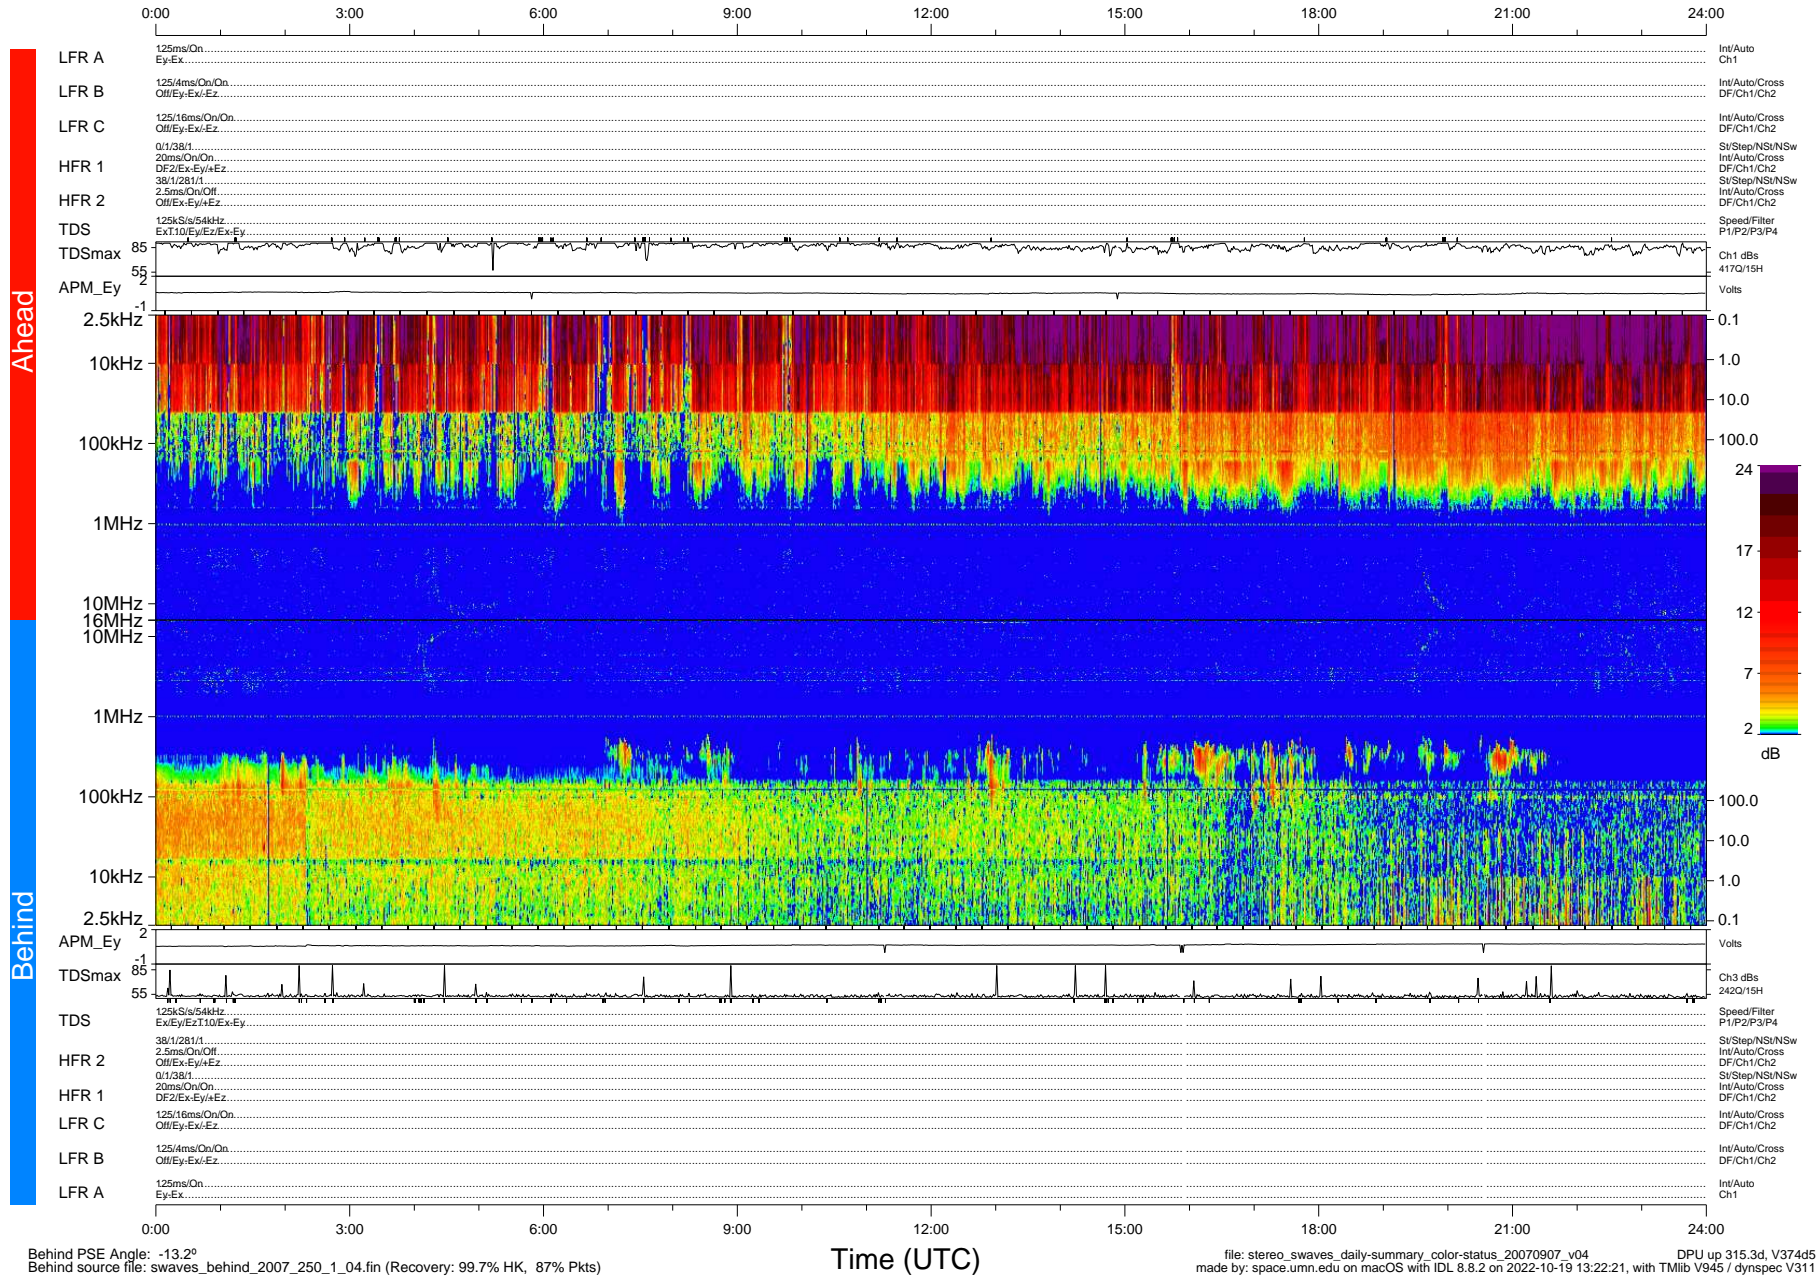

STEREO/WAVES Daily Summary - 07-Sep-2007 (DOY 250)

Ahead source file: swaves_ahead_2007_250_1_07.fin (Recovery: 99.9% HK, 114% Pkts)
Ahead PSE Angle: 16.4°

DPU up 305.2d, V374d4

Behind PSE Angle: -13.2°
Behind source file: swaves_behind_2007_250_1_04.fin (Recovery: 99.7% HK, 87% Pkts)

Time (UTC)