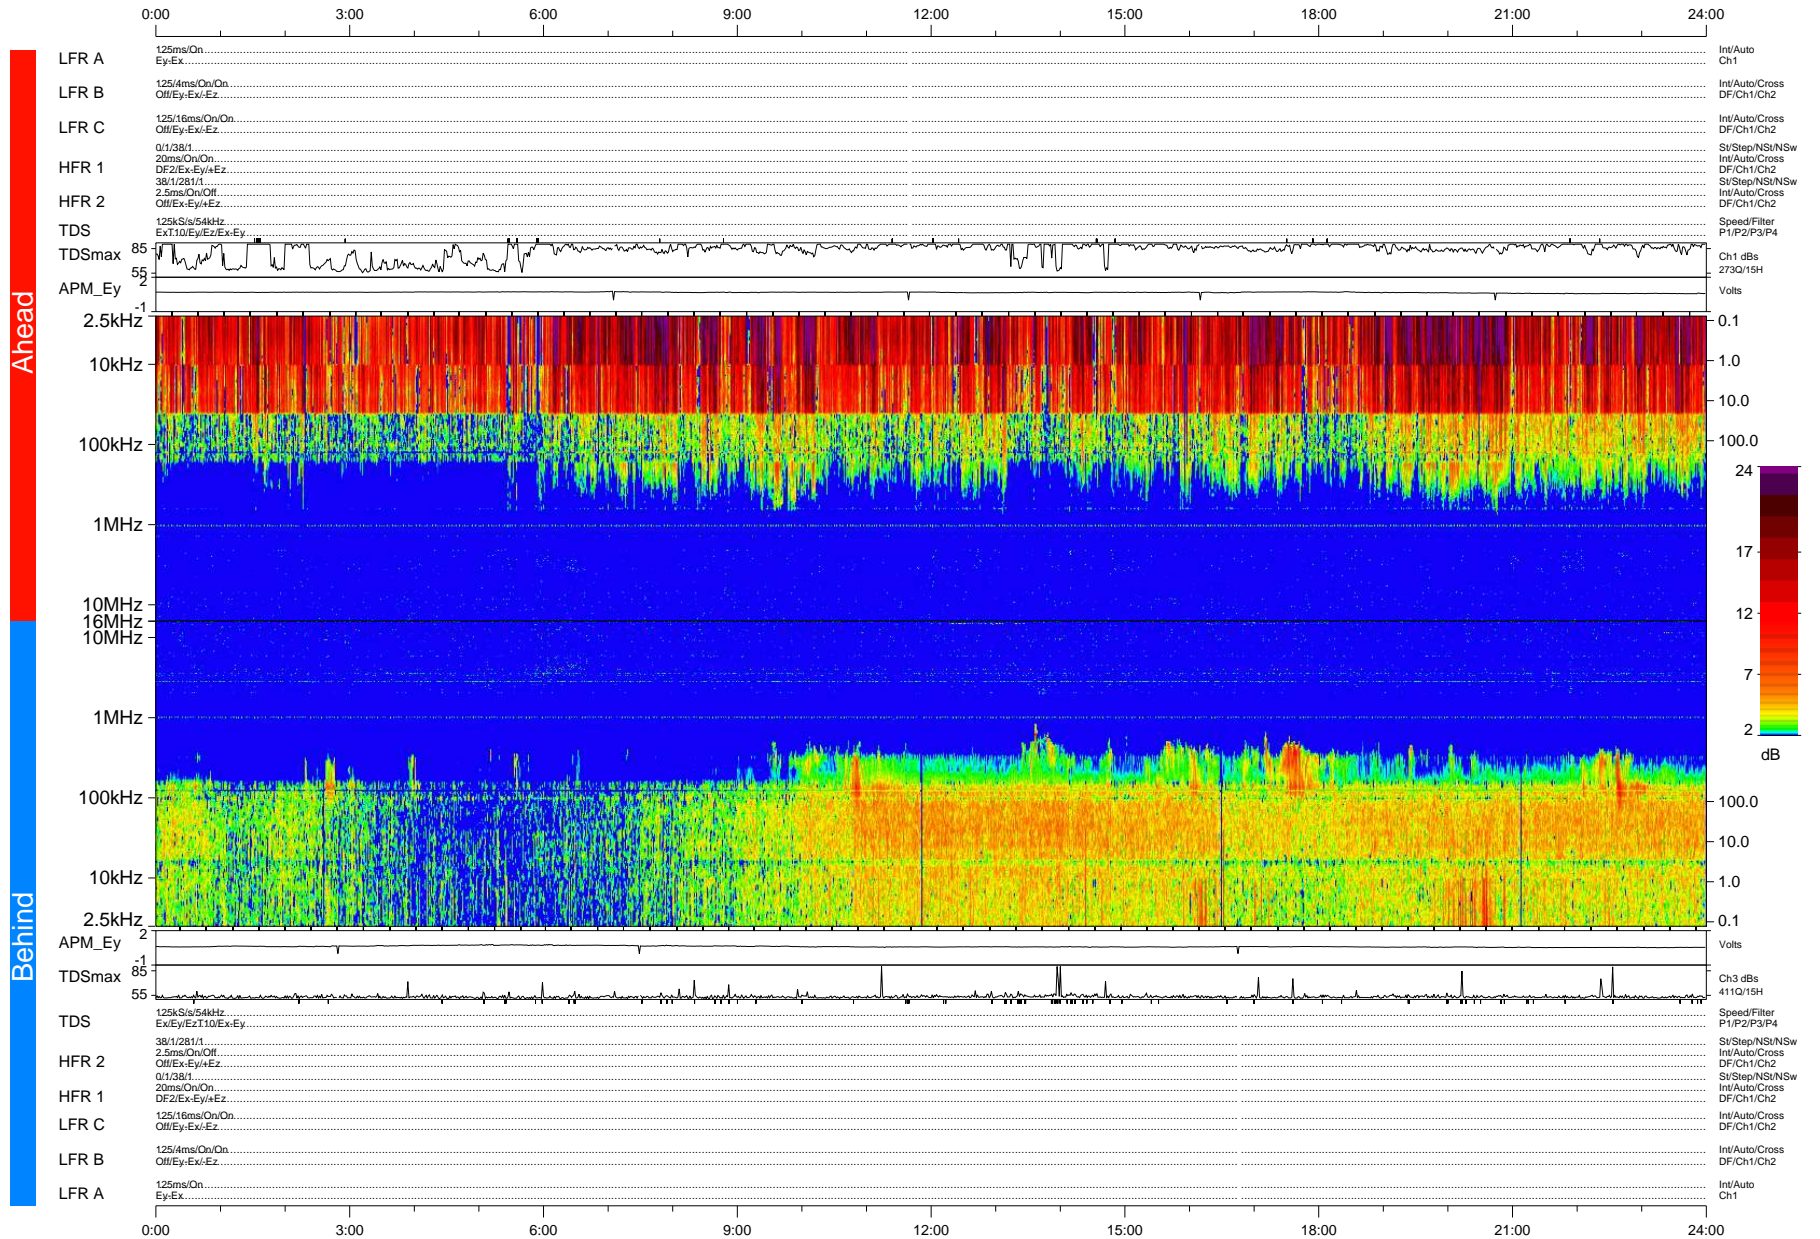

STEREO/WAVES Daily Summary - 06-Sep-2007 (DOY 249)

Ahead source file: swaves_ahead_2007_249_1_07.fin (Recovery: 99.7% HK, 92% Pkts)
Ahead PSE Angle: 16.3°

DPU up 304.2d, V374d4

Behind PSE Angle: -13.0°
Behind source file: swaves_behind_2007_249_1_04.fin (Recovery: 99.8% HK, 113% Pkts)

Time (UTC)