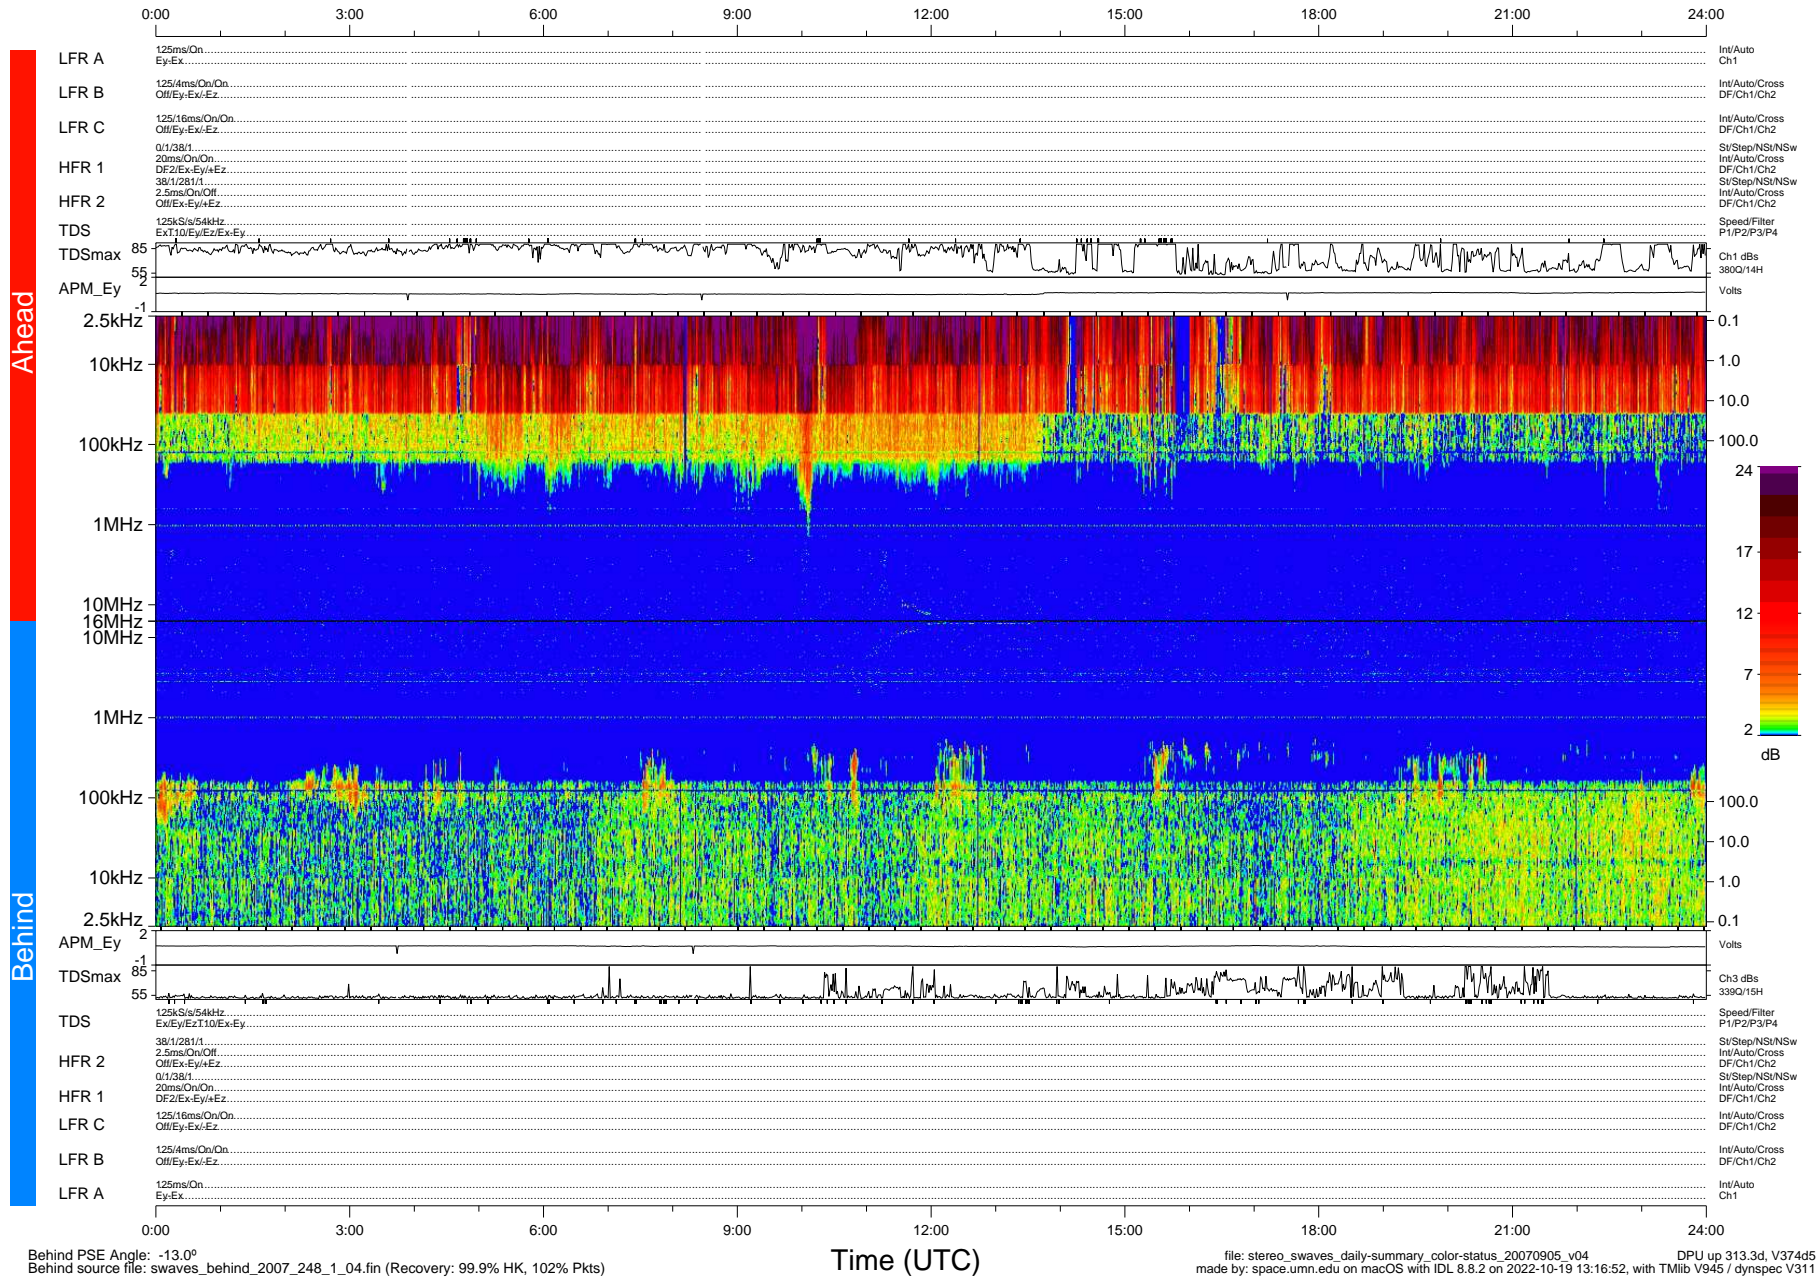

STEREO/WAVES Daily Summary - 05-Sep-2007 (DOY 248)

Ahead source file: swaves_ahead_2007_248_1_07.fin (Recovery: 99.8% HK, 108% Pkts)
Ahead PSE Angle: 16.2°

DPU up 303.2d, V374d4

Behind PSE Angle: -13.0°
Behind source file: swaves_behind_2007_248_1_04.fin (Recovery: 99.9% HK, 102% Pkts)