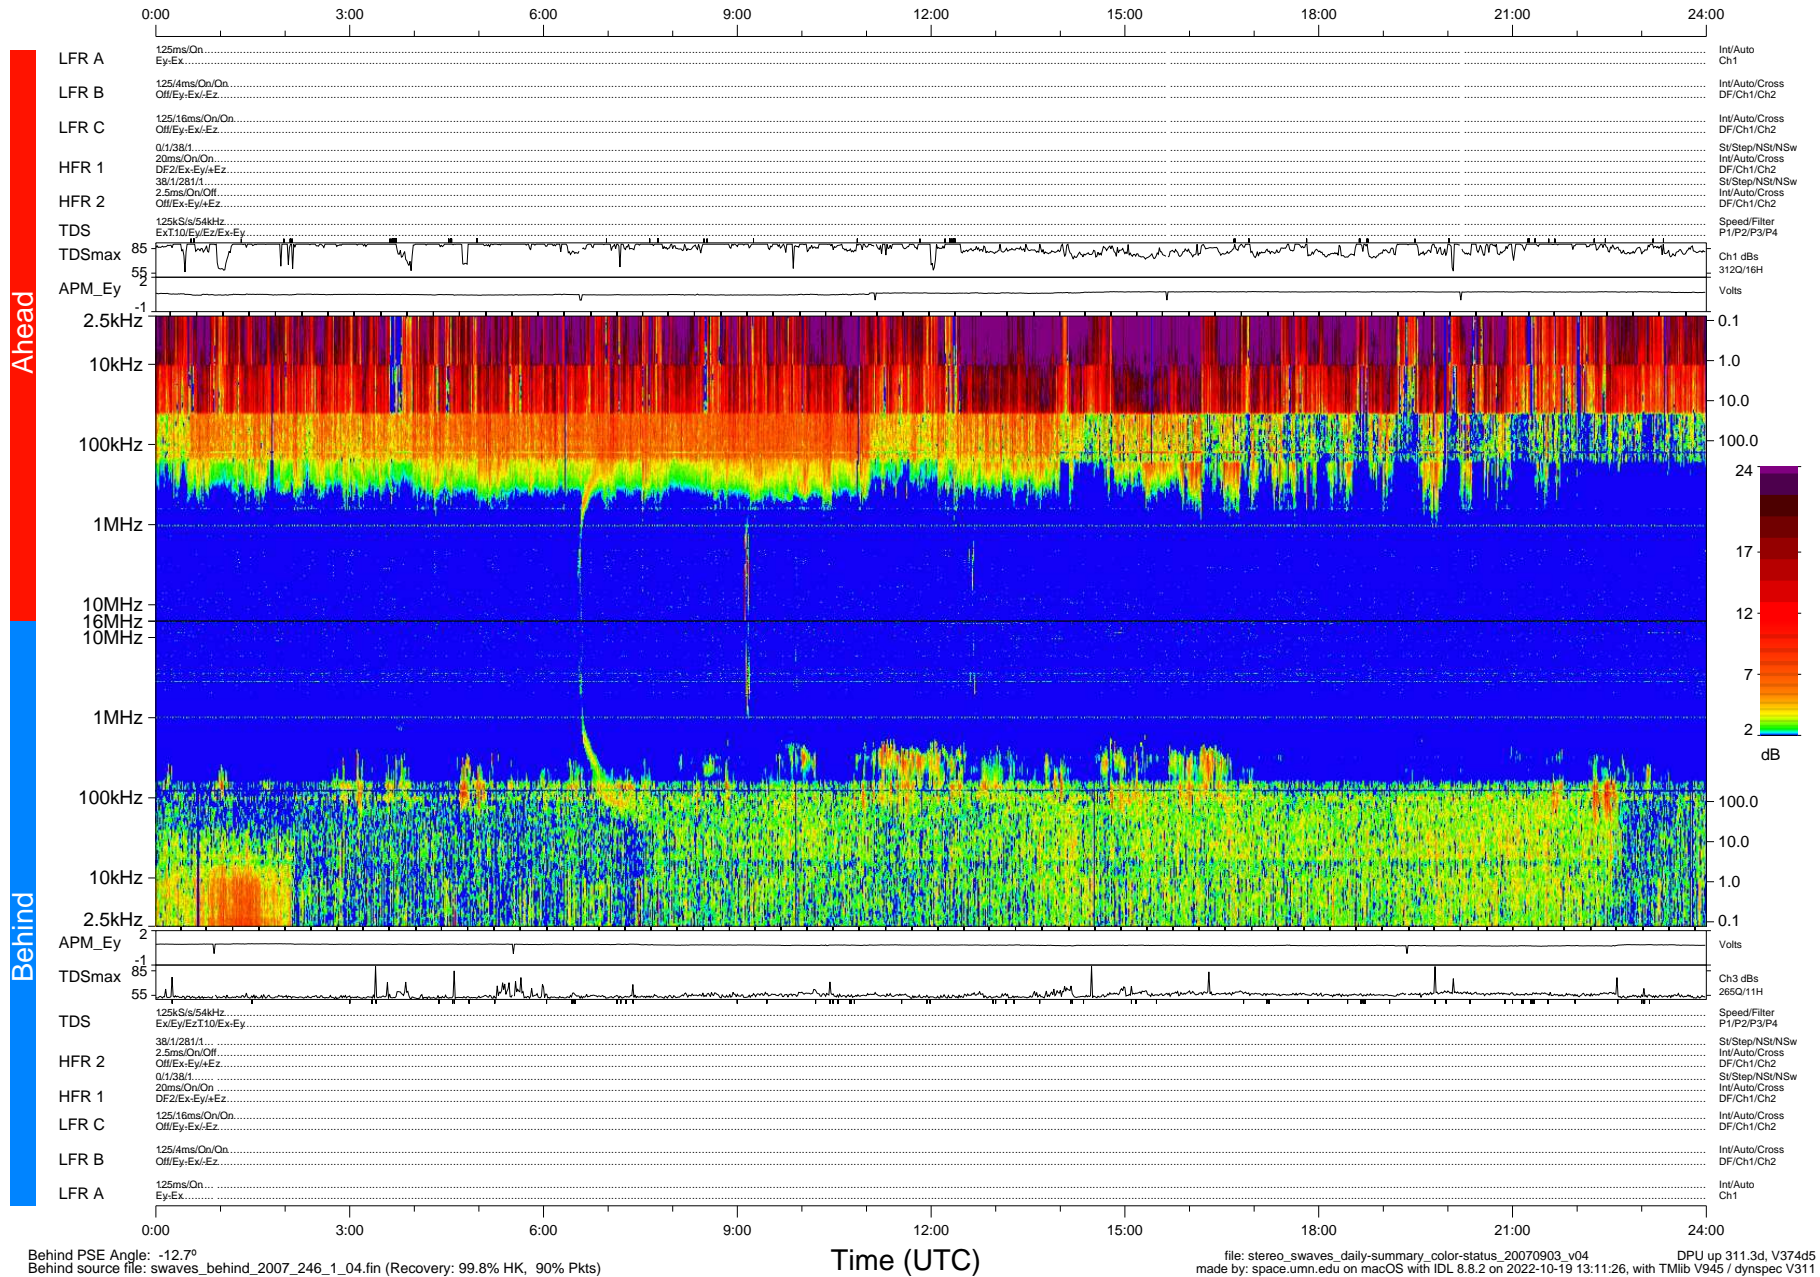

# STEREO/WAVES Daily Summary - 03-Sep-2007 (DOY 246)

Ahead source file: swaves\_ahead\_2007\_246\_1\_06.fin (Recovery: 99.7% HK, 98% Pkts)  
 Ahead PSE Angle: 16.1°

DPU up 301.2d, V374d4

Behind PSE Angle: -12.7°  
 Behind source file: swaves\_behind\_2007\_246\_1\_04.fin (Recovery: 99.8% HK, 90% Pkts)

file: stereo\_swaves\_daily-summary\_color-status\_20070903\_v04 DPU up 311.3d, V374d5  
 made by: space.umn.edu on macOS with IDL 8.8.2 on 2022-10-19 13:11:26, with TMLib V945 / dynspec V311