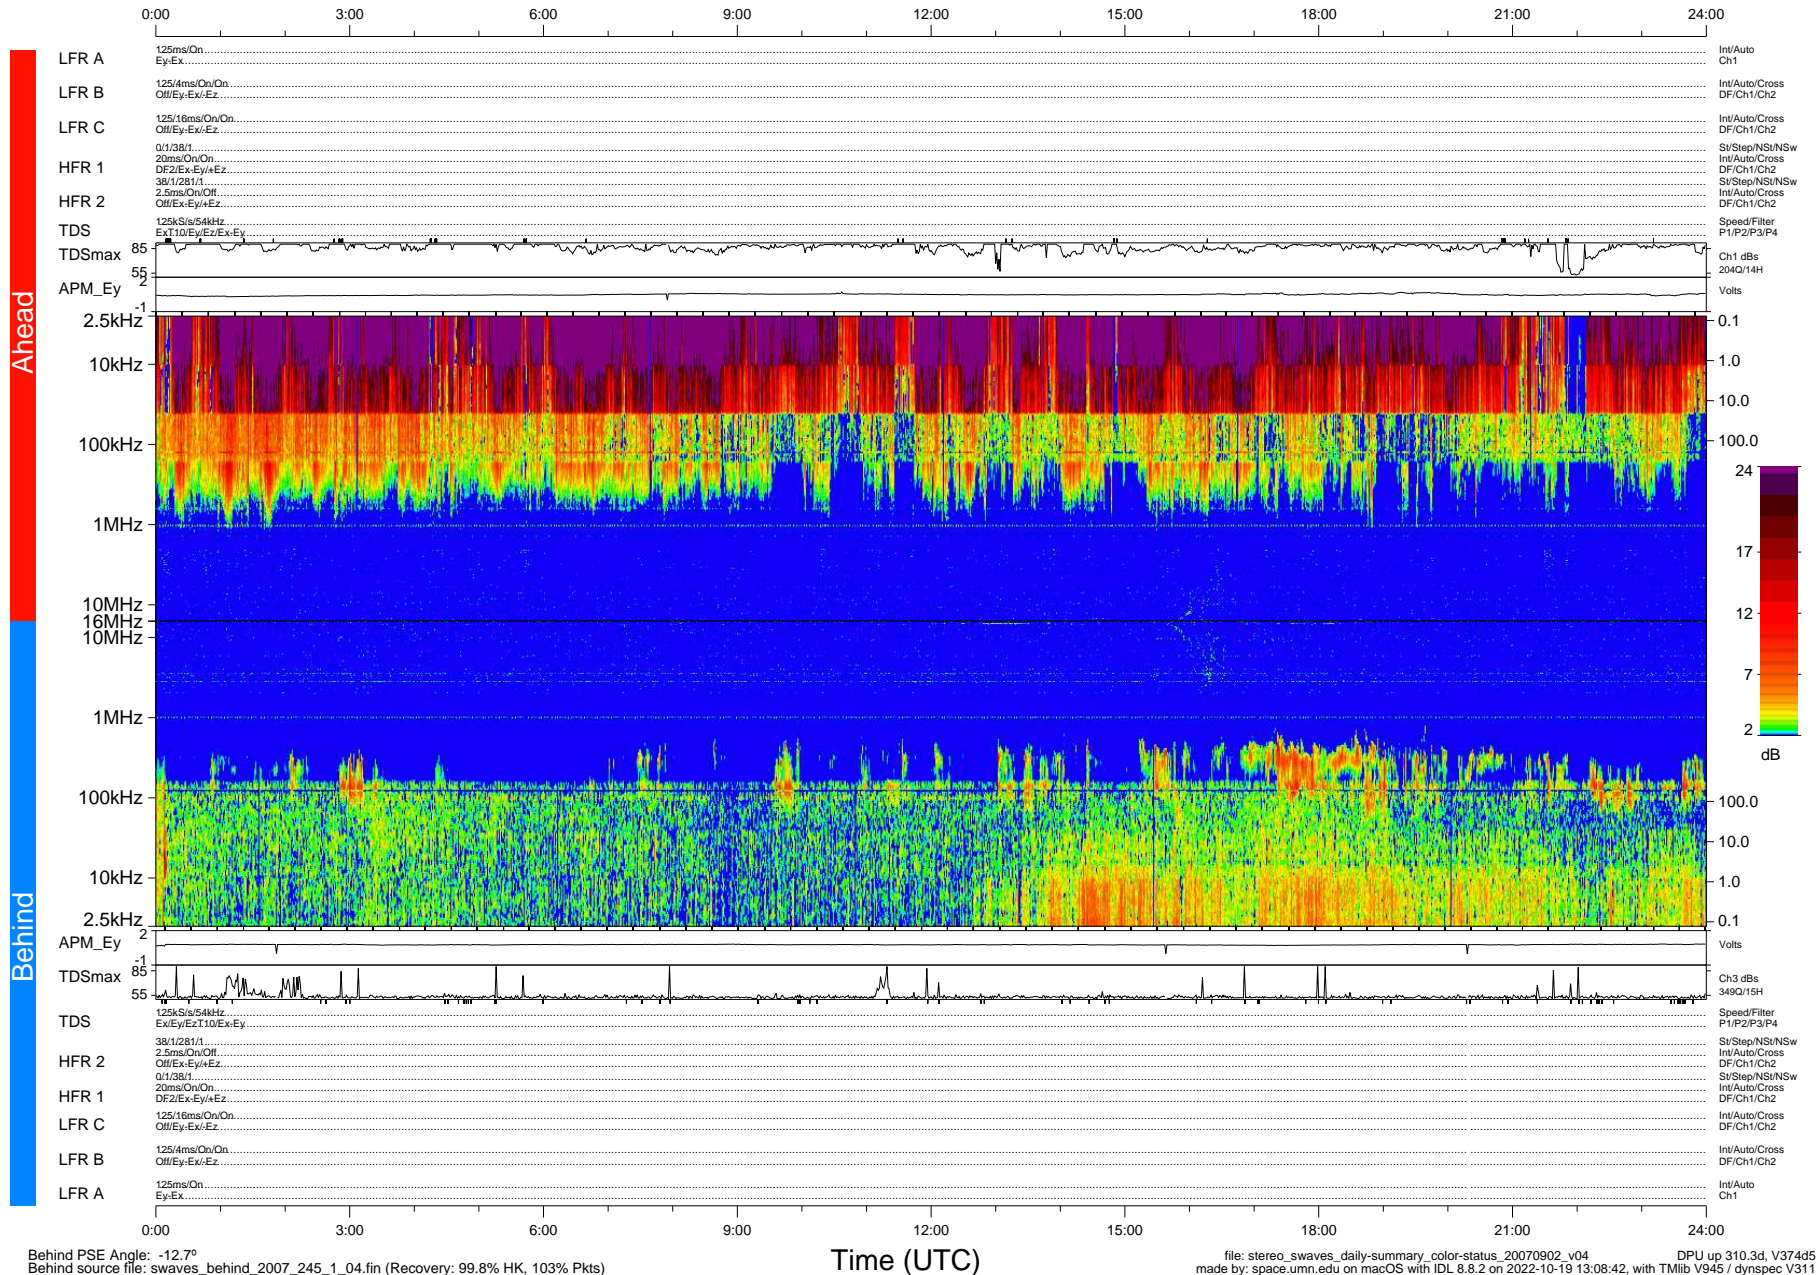

STEREO/WAVES Daily Summary - 02-Sep-2007 (DOY 245)

Ahead source file: swaves_ahead_2007_245_1_08.fin (Recovery: 99.9% HK, 82% Pkts)
Ahead PSE Angle: 15.9°

DPU up 300.2d, V374d4

Behind PSE Angle: -12.7°
Behind source file: swaves_behind_2007_245_1_04.fin (Recovery: 99.8% HK, 103% Pkts)