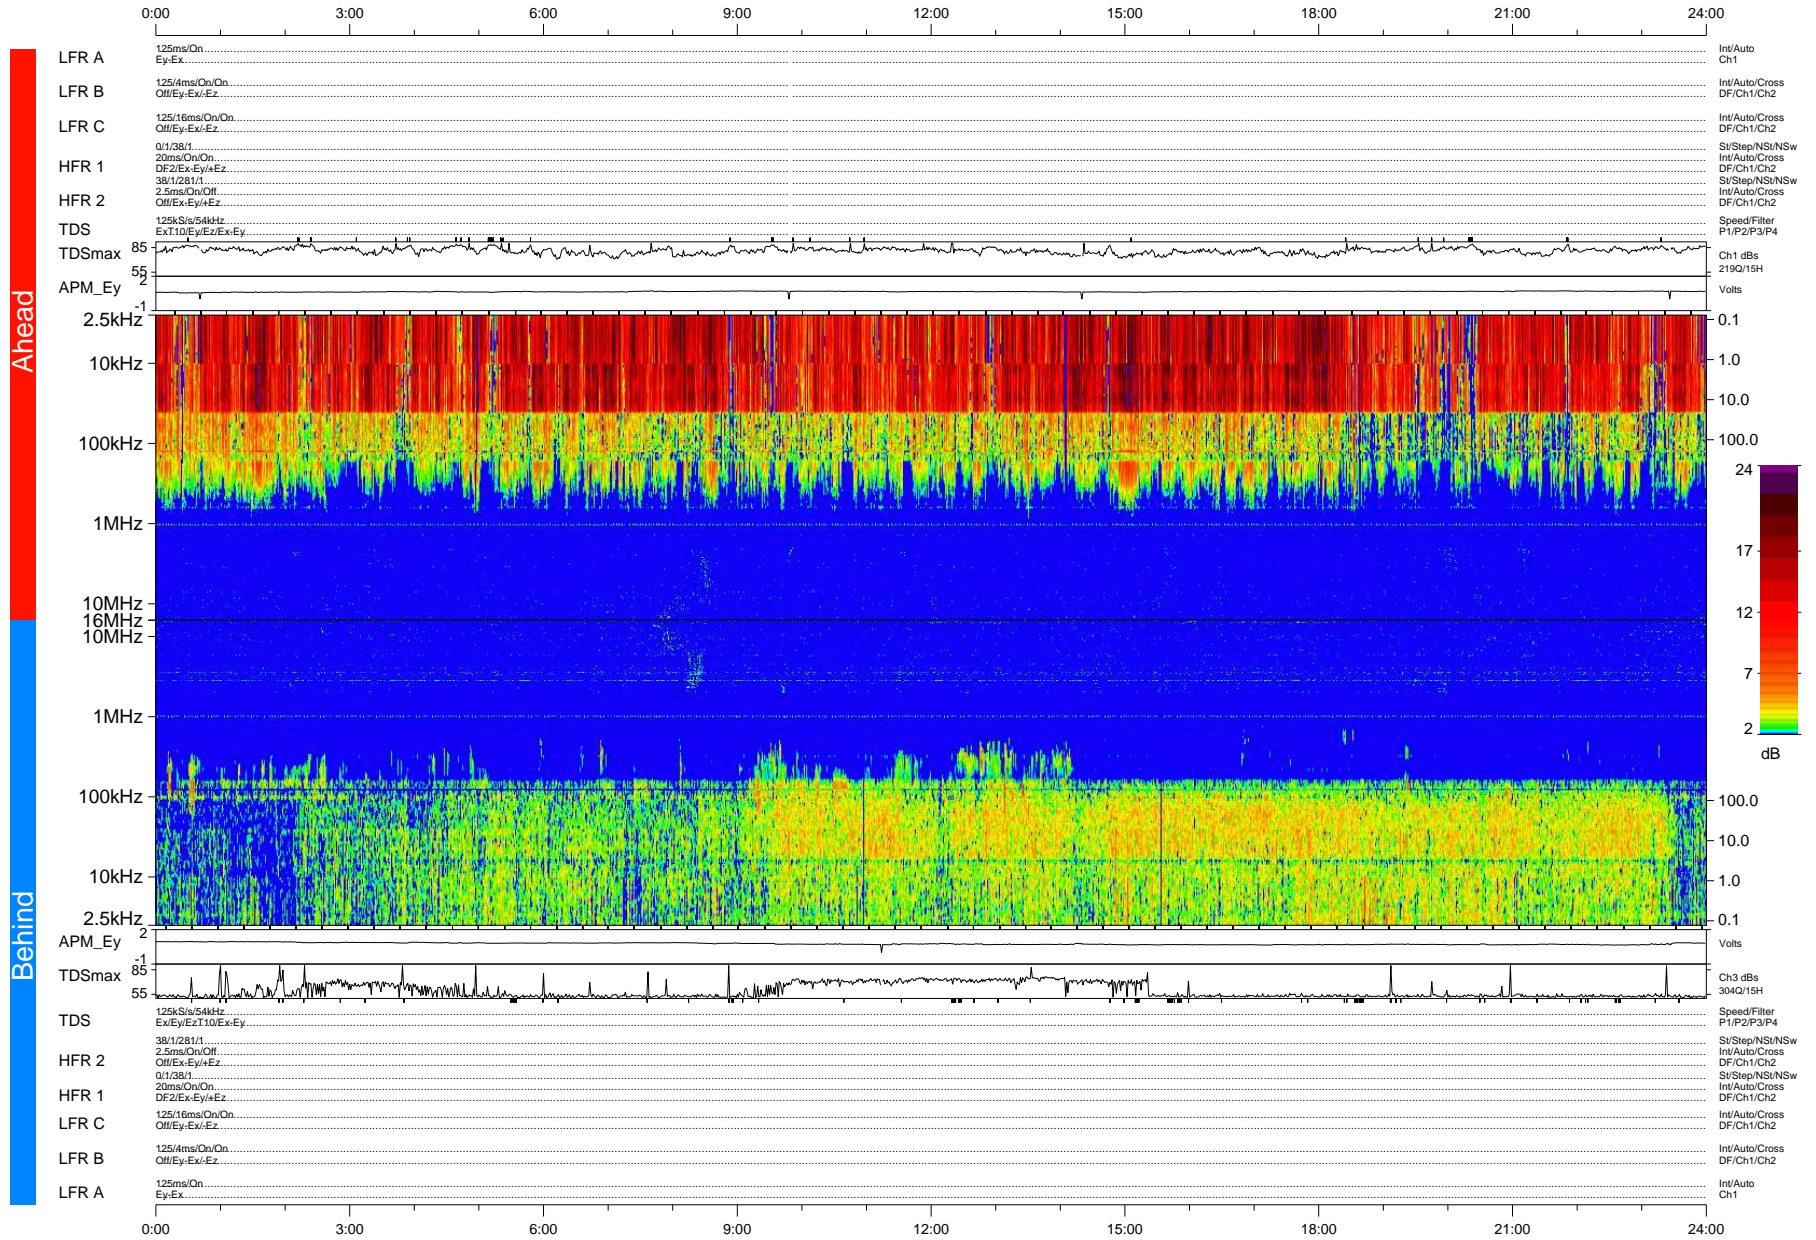

STEREO/WAVES Daily Summary - 28-Aug-2007 (DOY 240)

Ahead source file: swaves_ahead_2007_240_1_04.fin (Recovery: 99.7% HK, 84% Pkts)
Ahead PSE Angle: 15.6°

DPU up 295.2d, V374d4

Behind PSE Angle: -12.1°
Behind source file: swaves_behind_2007_240_1_04.fin (Recovery: 99.9% HK, 97% Pkts)

Time (UTC)