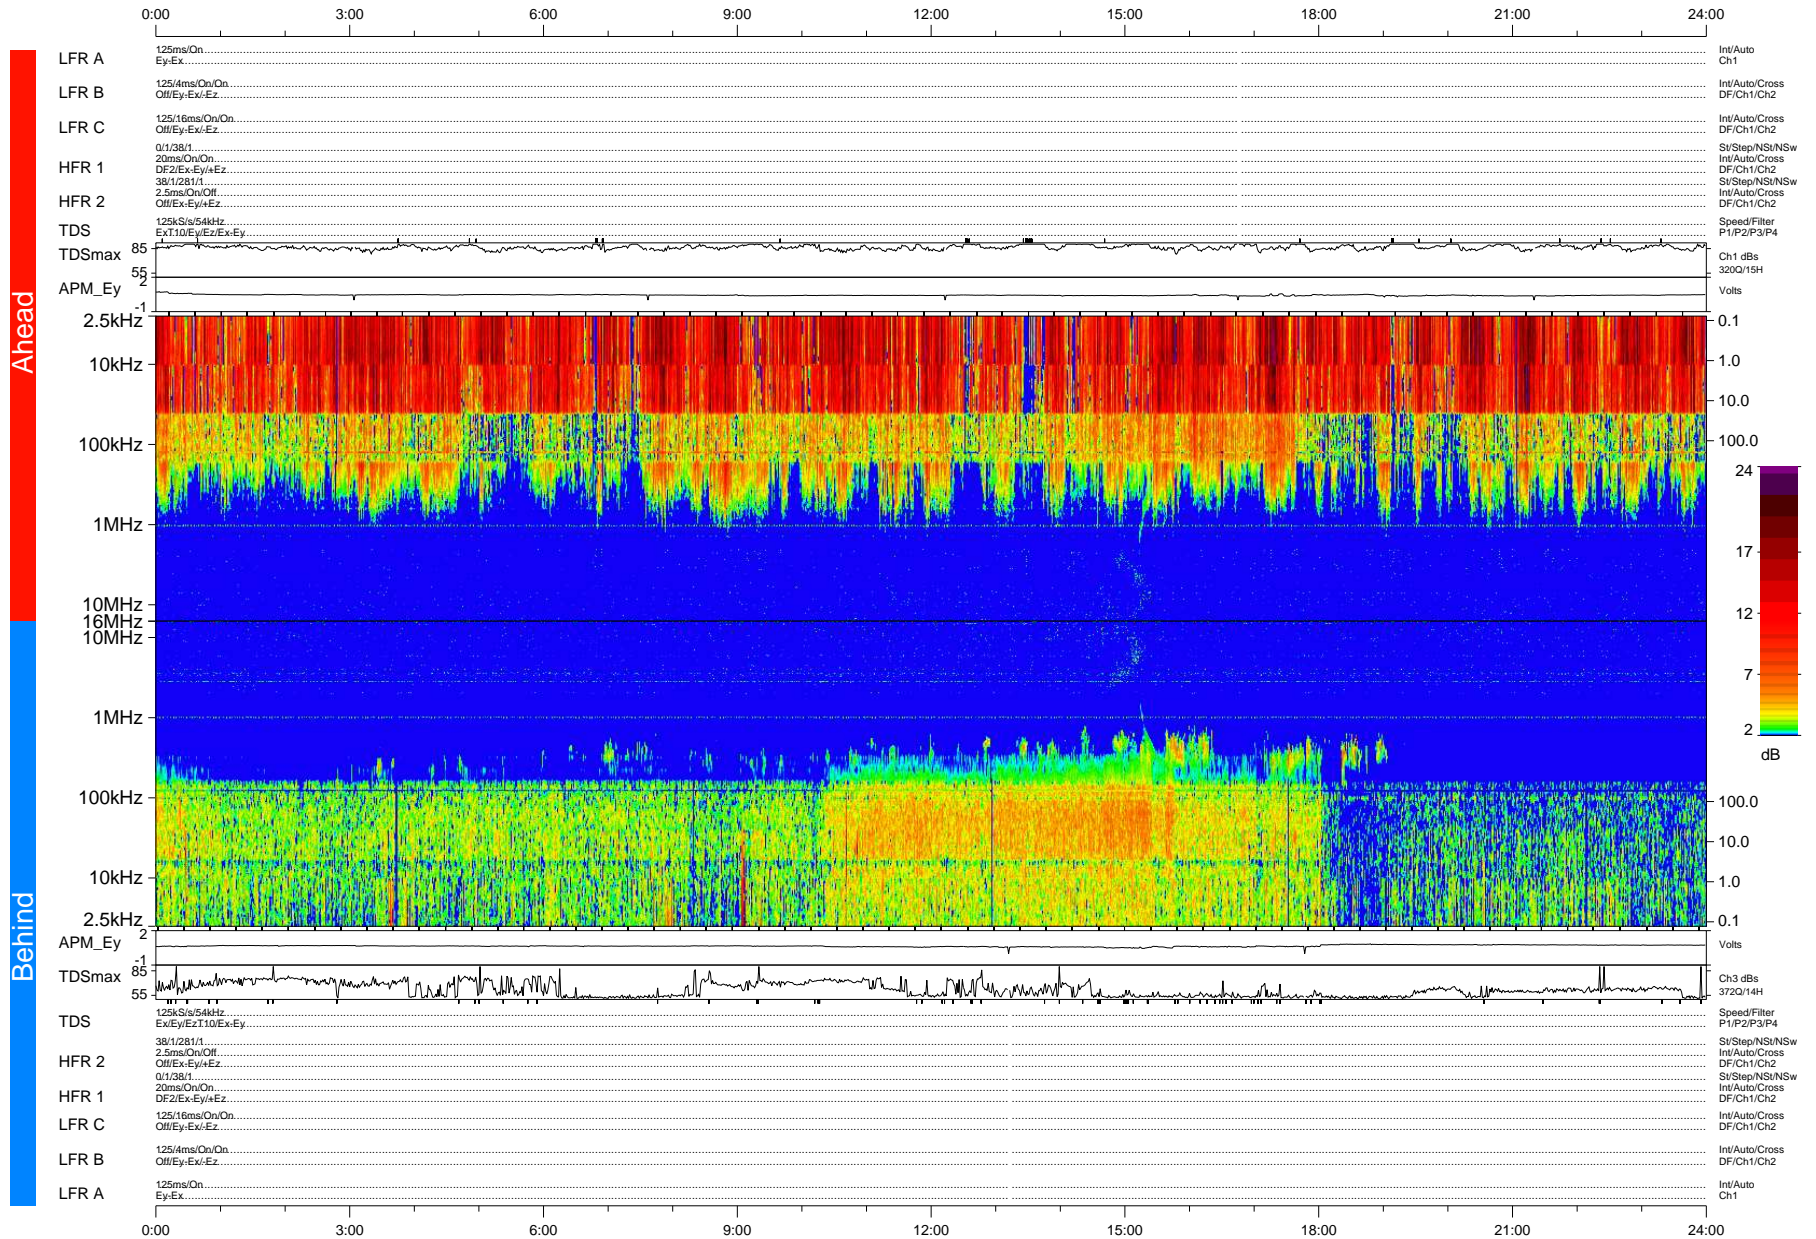

STEREO/WAVES Daily Summary - 26-Aug-2007 (DOY 238)

Ahead source file: swaves_ahead_2007_238_1_04.fin (Recovery: 99.7% HK, 99% Pkts)
 Ahead PSE Angle: 15.3°

DPU up 293.2d, V374d4

Behind PSE Angle: -11.9°
 Behind source file: swaves_behind_2007_238_1_04.fin (Recovery: 99.9% HK, 107% Pkts)

Time (UTC)

file: stereo_swaves_daily-summary_color-status_20070826_v04 DPU up 303.3d, V374d5
 made by: space.umn.edu on macOS with IDL 8.8.2 on 2022-10-19 12:49:39, with TMLib V945 / dynspec V311