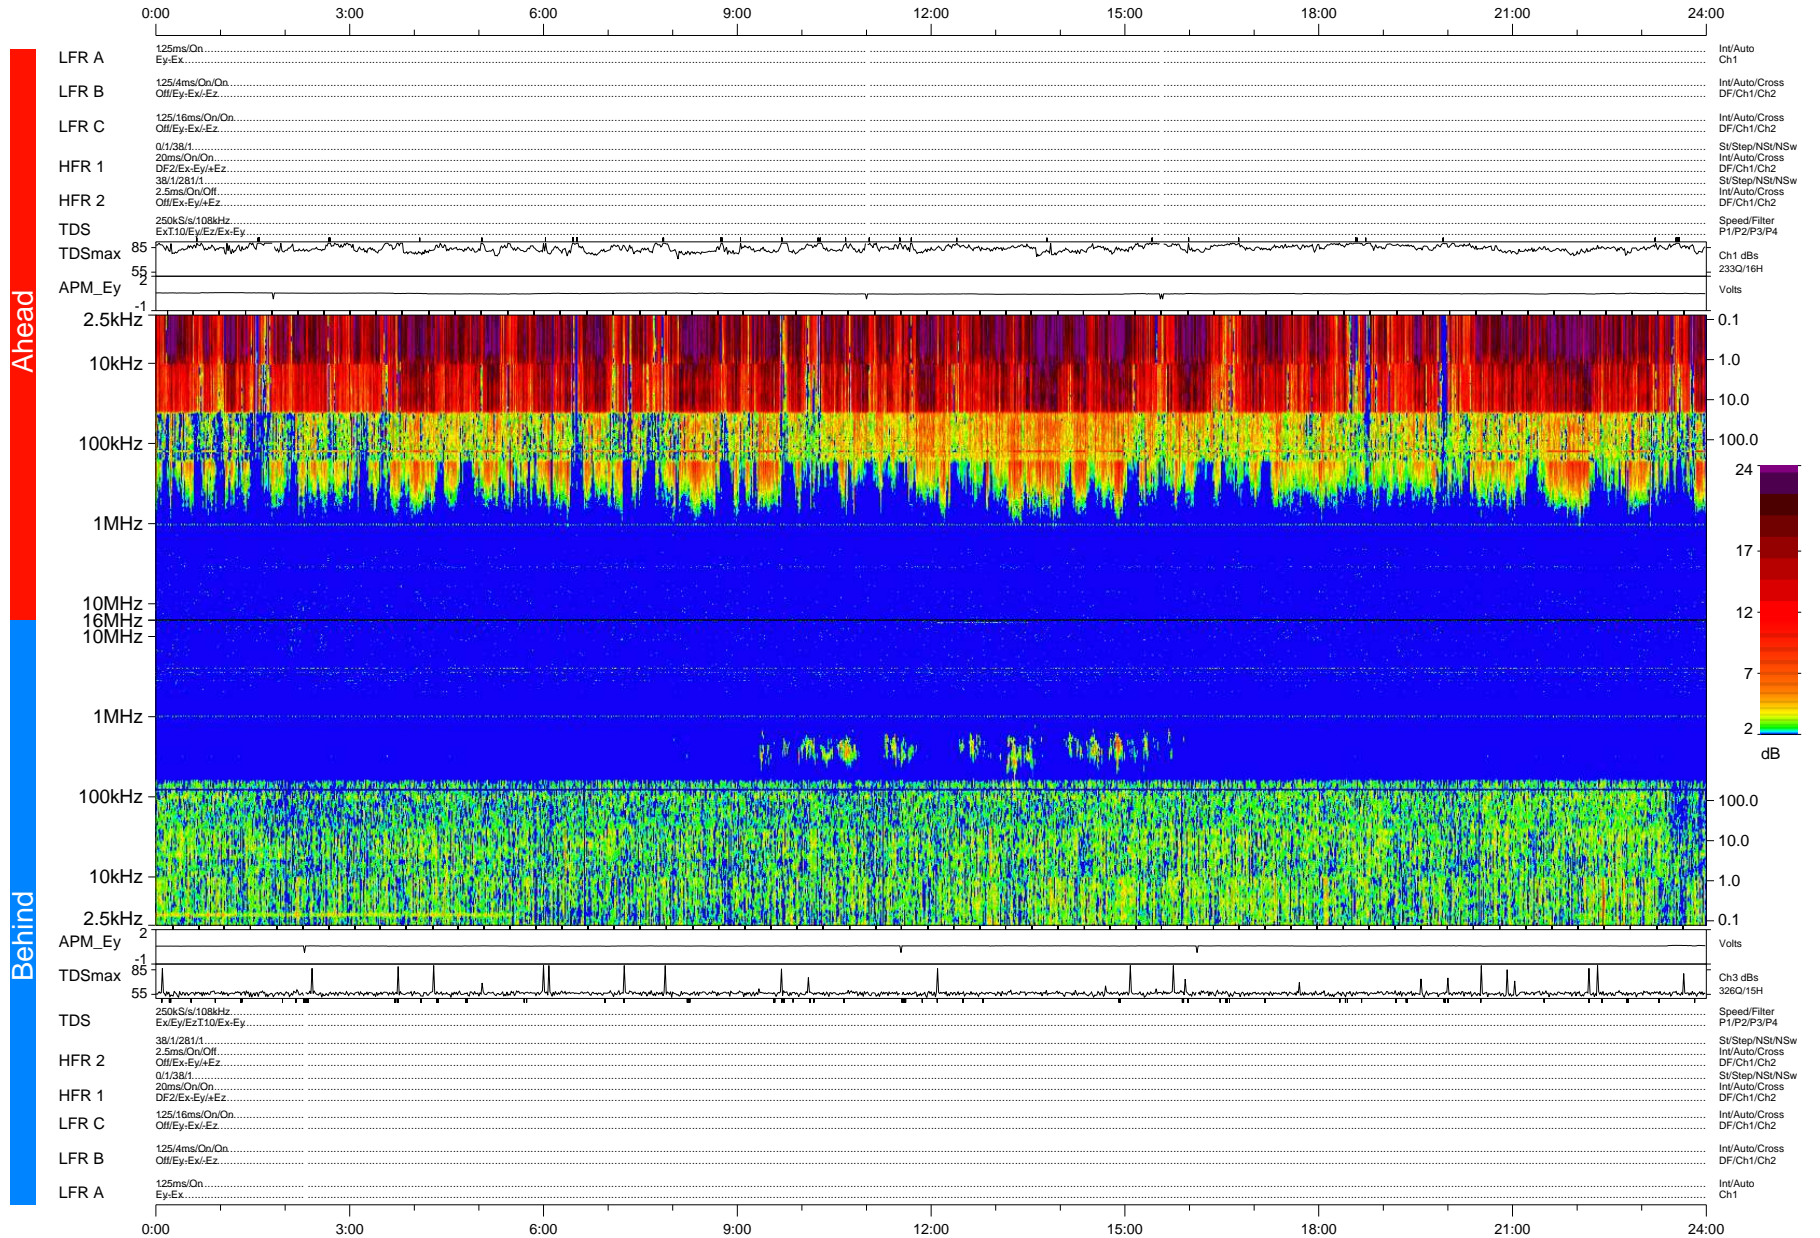

STEREO/WAVES Daily Summary - 23-Aug-2007 (DOY 235)

Ahead source file: swaves_ahead_2007_235_1_06.fin (Recovery: 99.7% HK, 86% Pkts)
Ahead PSE Angle: 15.1°

DPU up 290.2d, V374d4a11

Behind PSE Angle: -11.5°
Behind source file: swaves_behind_2007_235_1_04.fin (Recovery: 99.8% HK, 100% Pkts)

Time (UTC)