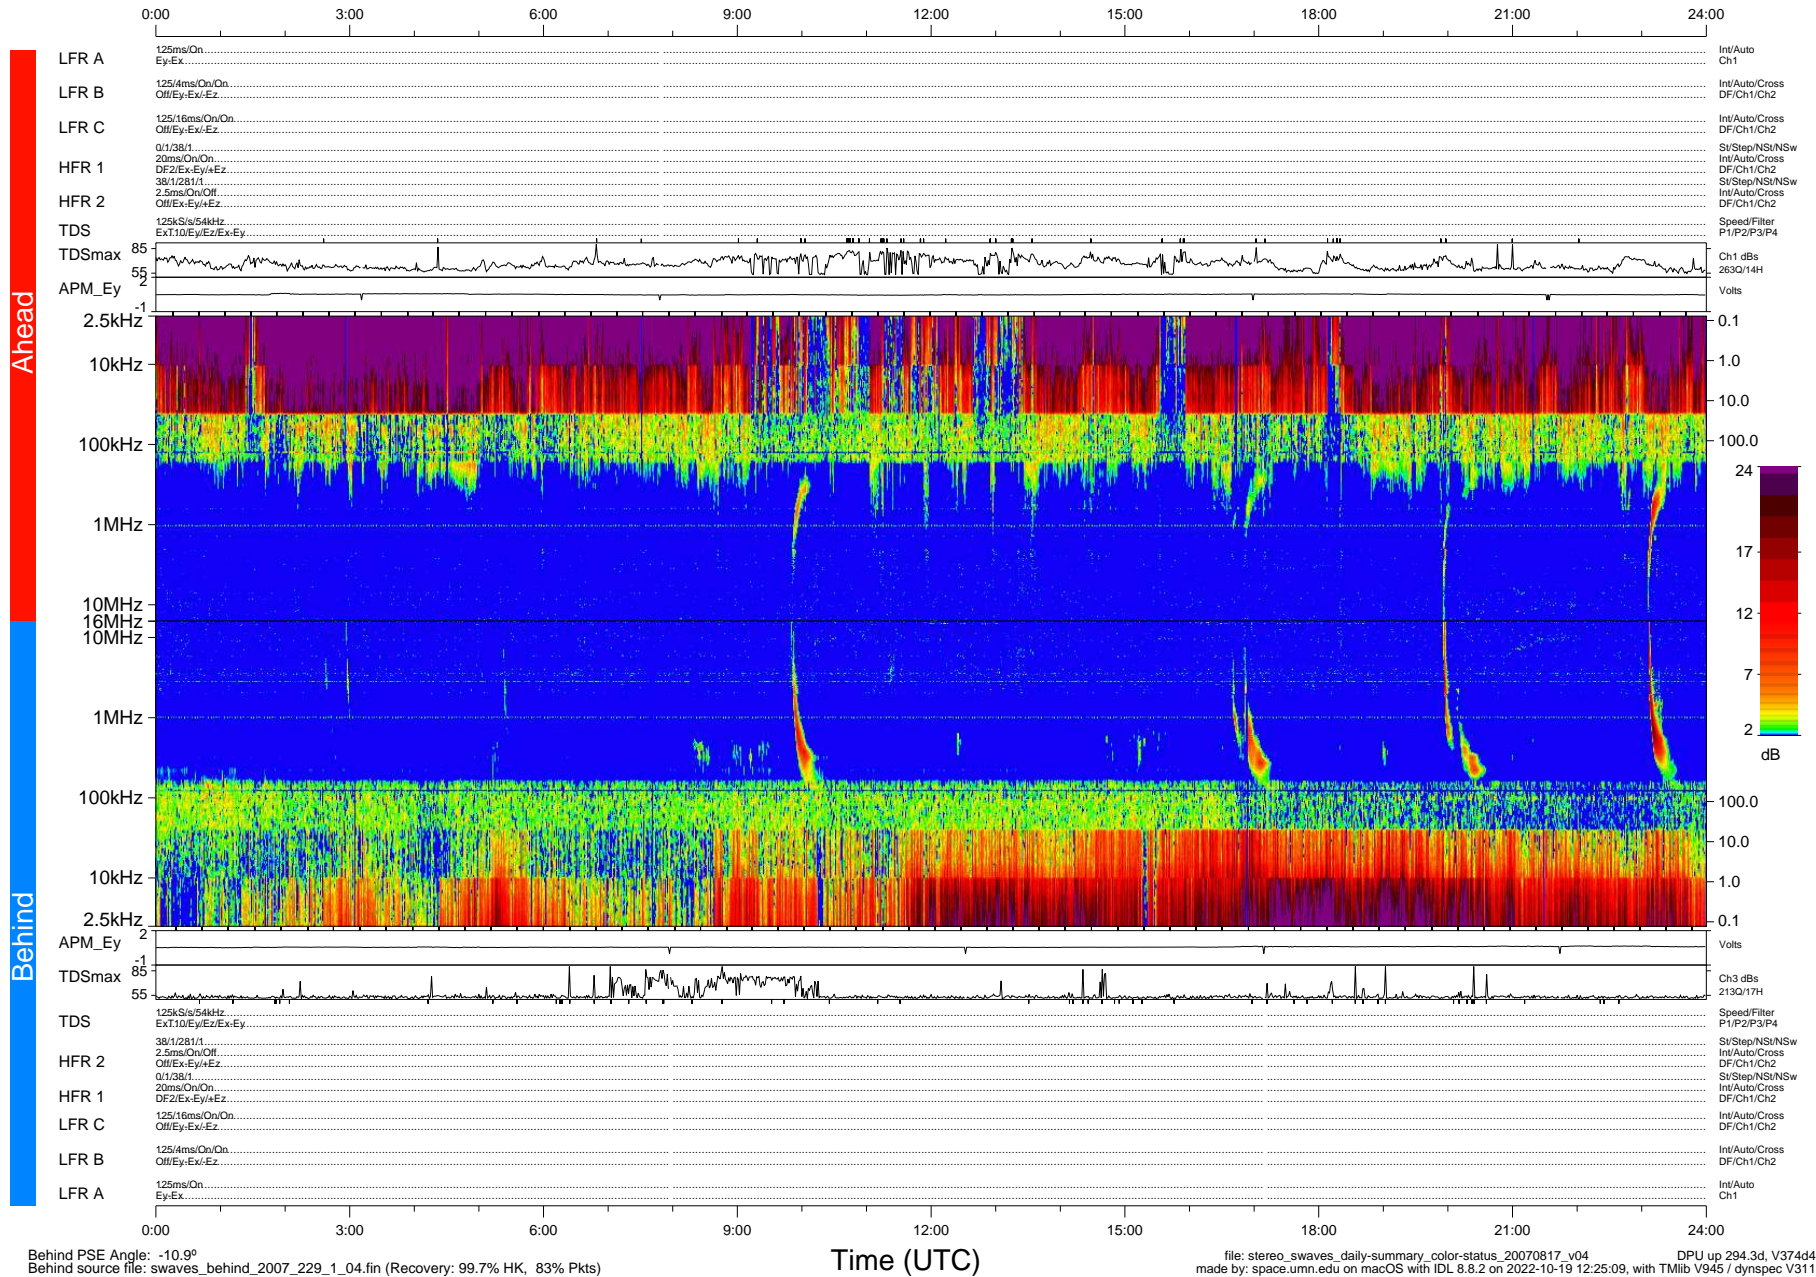

STEREO/WAVES Daily Summary - 17-Aug-2007 (DOY 229)

Ahead source file: swaves_ahead_2007_229_1_04.fin (Recovery: 99.7% HK, 90% Pkts)
Ahead PSE Angle: 14.6°

DPU up 284.2d, V374d4

Behind PSE Angle: -10.9°
Behind source file: swaves_behind_2007_229_1_04.fin (Recovery: 99.7% HK, 83% Pkts)