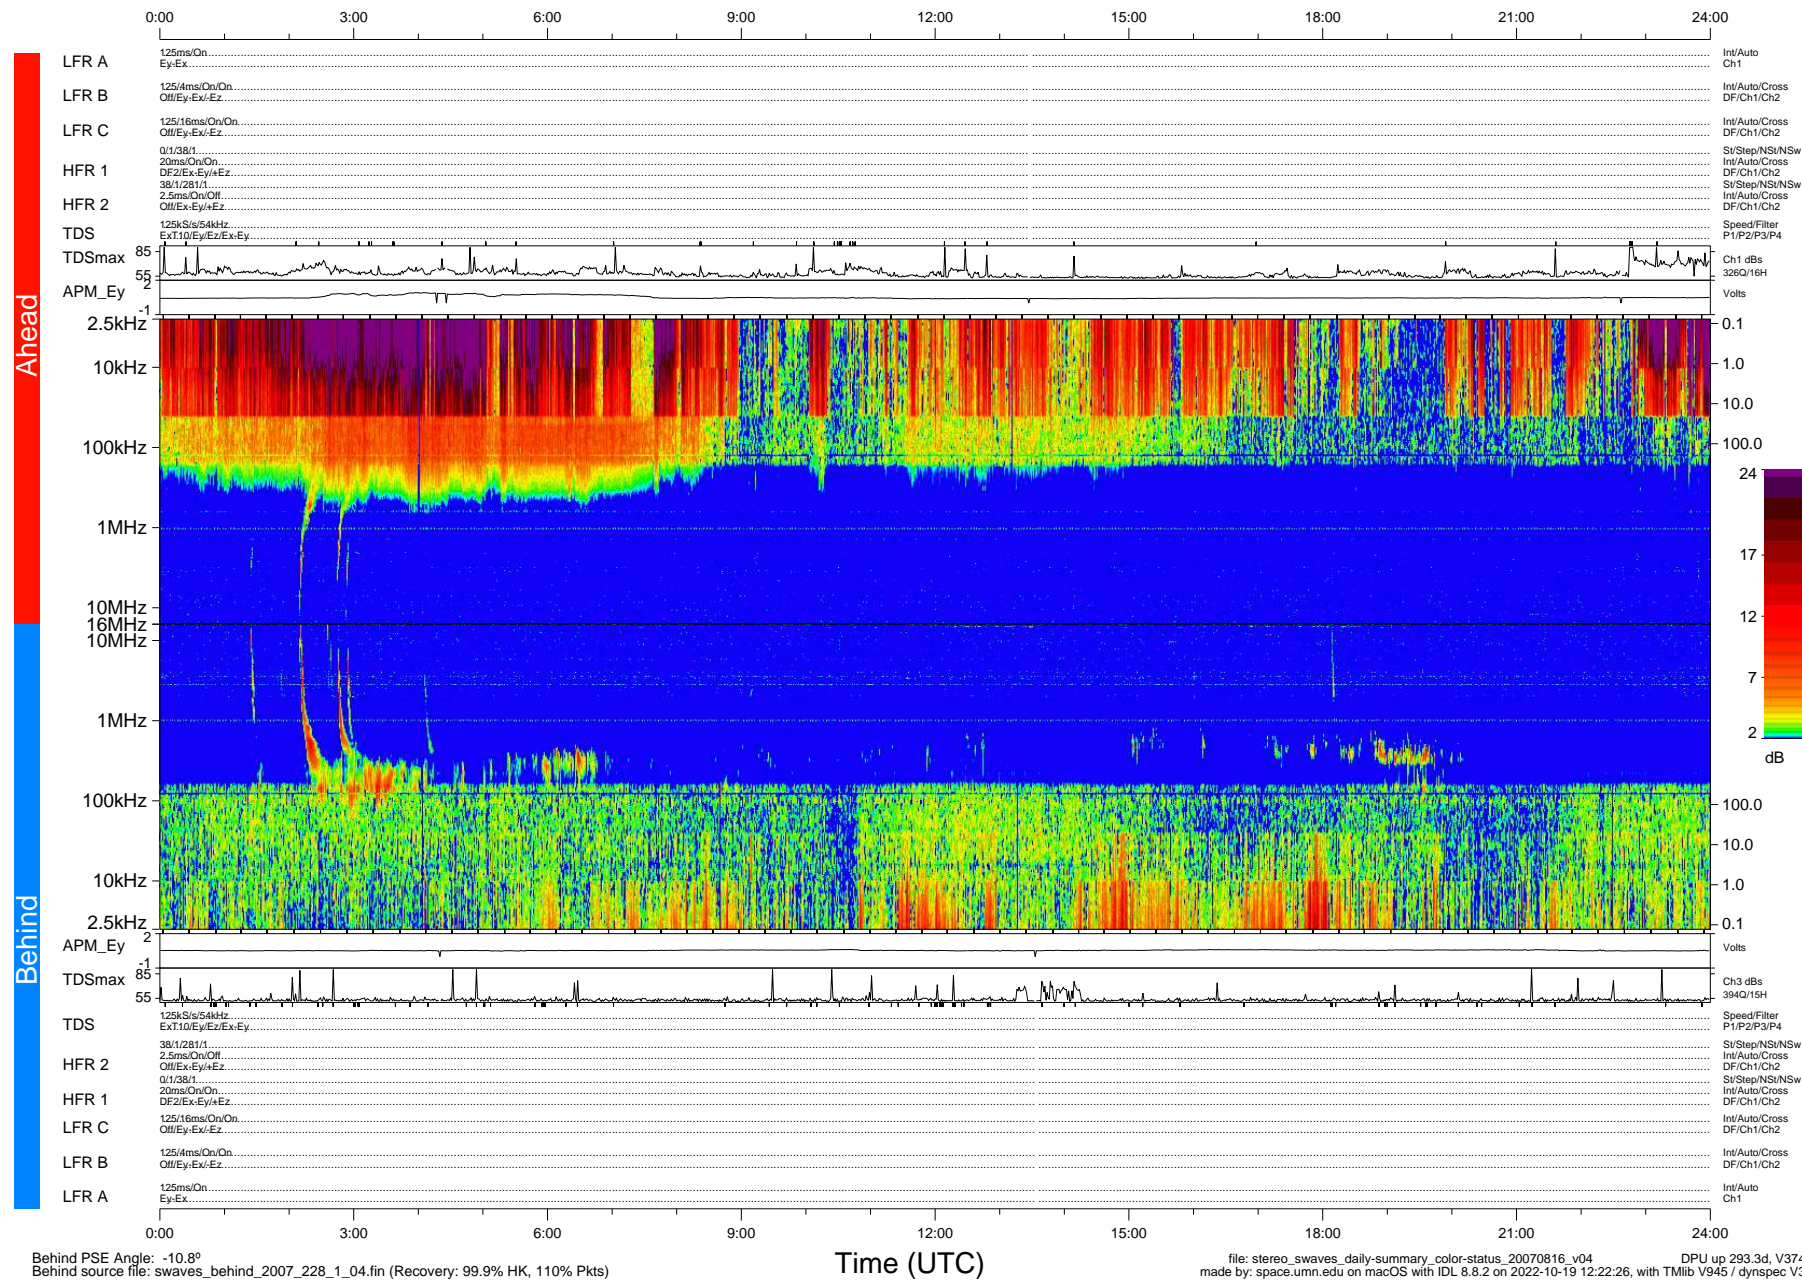

STEREO/WAVES Daily Summary - 16-Aug-2007 (DOY 228)

Ahead source file: swaves_ahead_2007_228_1_04.fin (Recovery: 99.7% HK, 100% Pkts)
Ahead PSE Angle: 14.4°

DPU up 283.2d, V374d4

Behind PSE Angle: -10.8°
Behind source file: swaves_behind_2007_228_1_04.fin (Recovery: 99.9% HK, 110% Pkts)

Time (UTC)