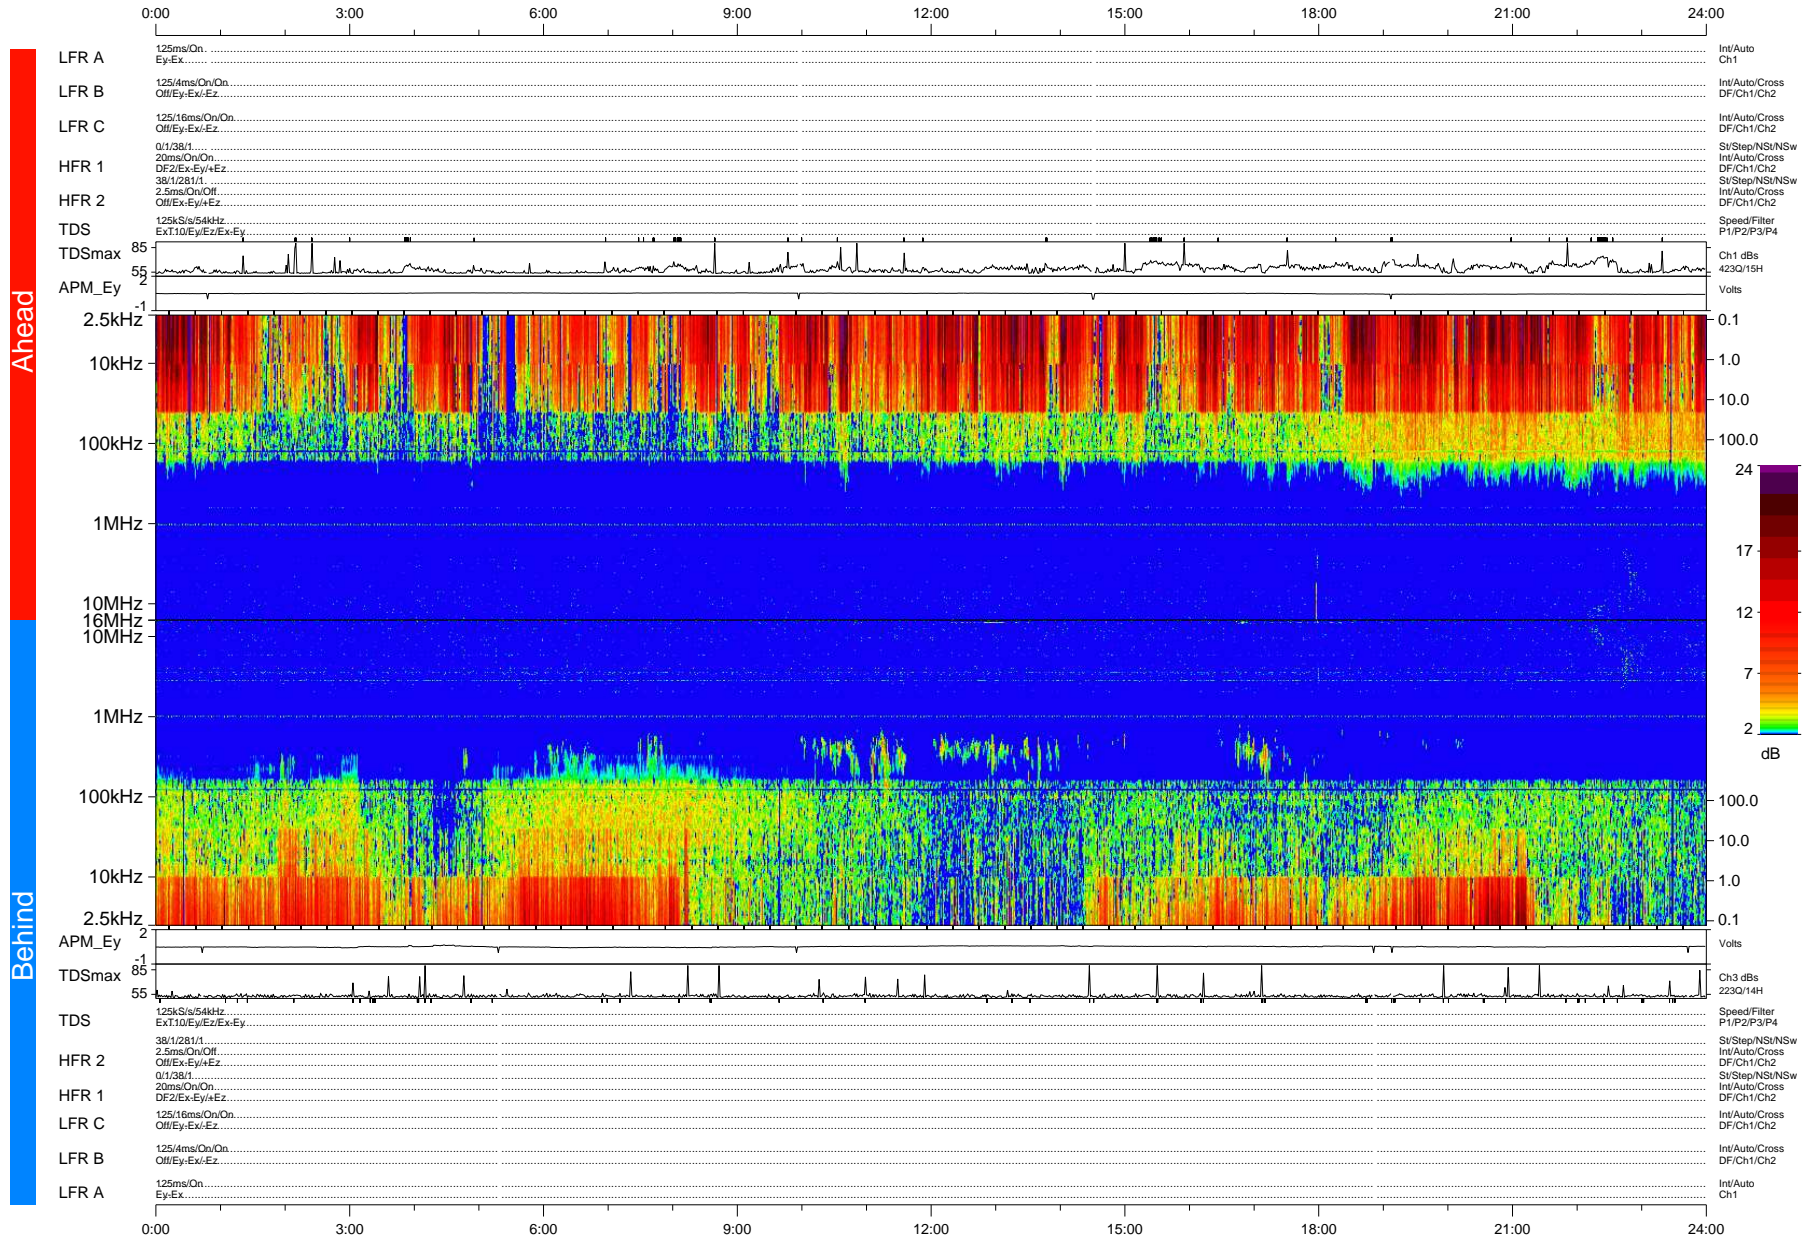

STEREO/WAVES Daily Summary - 15-Aug-2007 (DOY 227)

Ahead source file: swaves_ahead_2007_227_1_04.fin (Recovery: 99.7% HK, 114% Pkts)
 Ahead PSE Angle: 14.4°

DPU up 282.2d, V374d4

Behind PSE Angle: -10.7°
 Behind source file: swaves_behind_2007_227_1_04.fin (Recovery: 99.6% HK, 84% Pkts)

file: stereo_swaves_daily-summary_color-status_20070815_v04 DPU up 292.3d, V374d4
 made by: space.umn.edu on macOS with IDL 8.8.2 on 2022-10-19 12:19:43, with TMLib V945 / dynspec V311