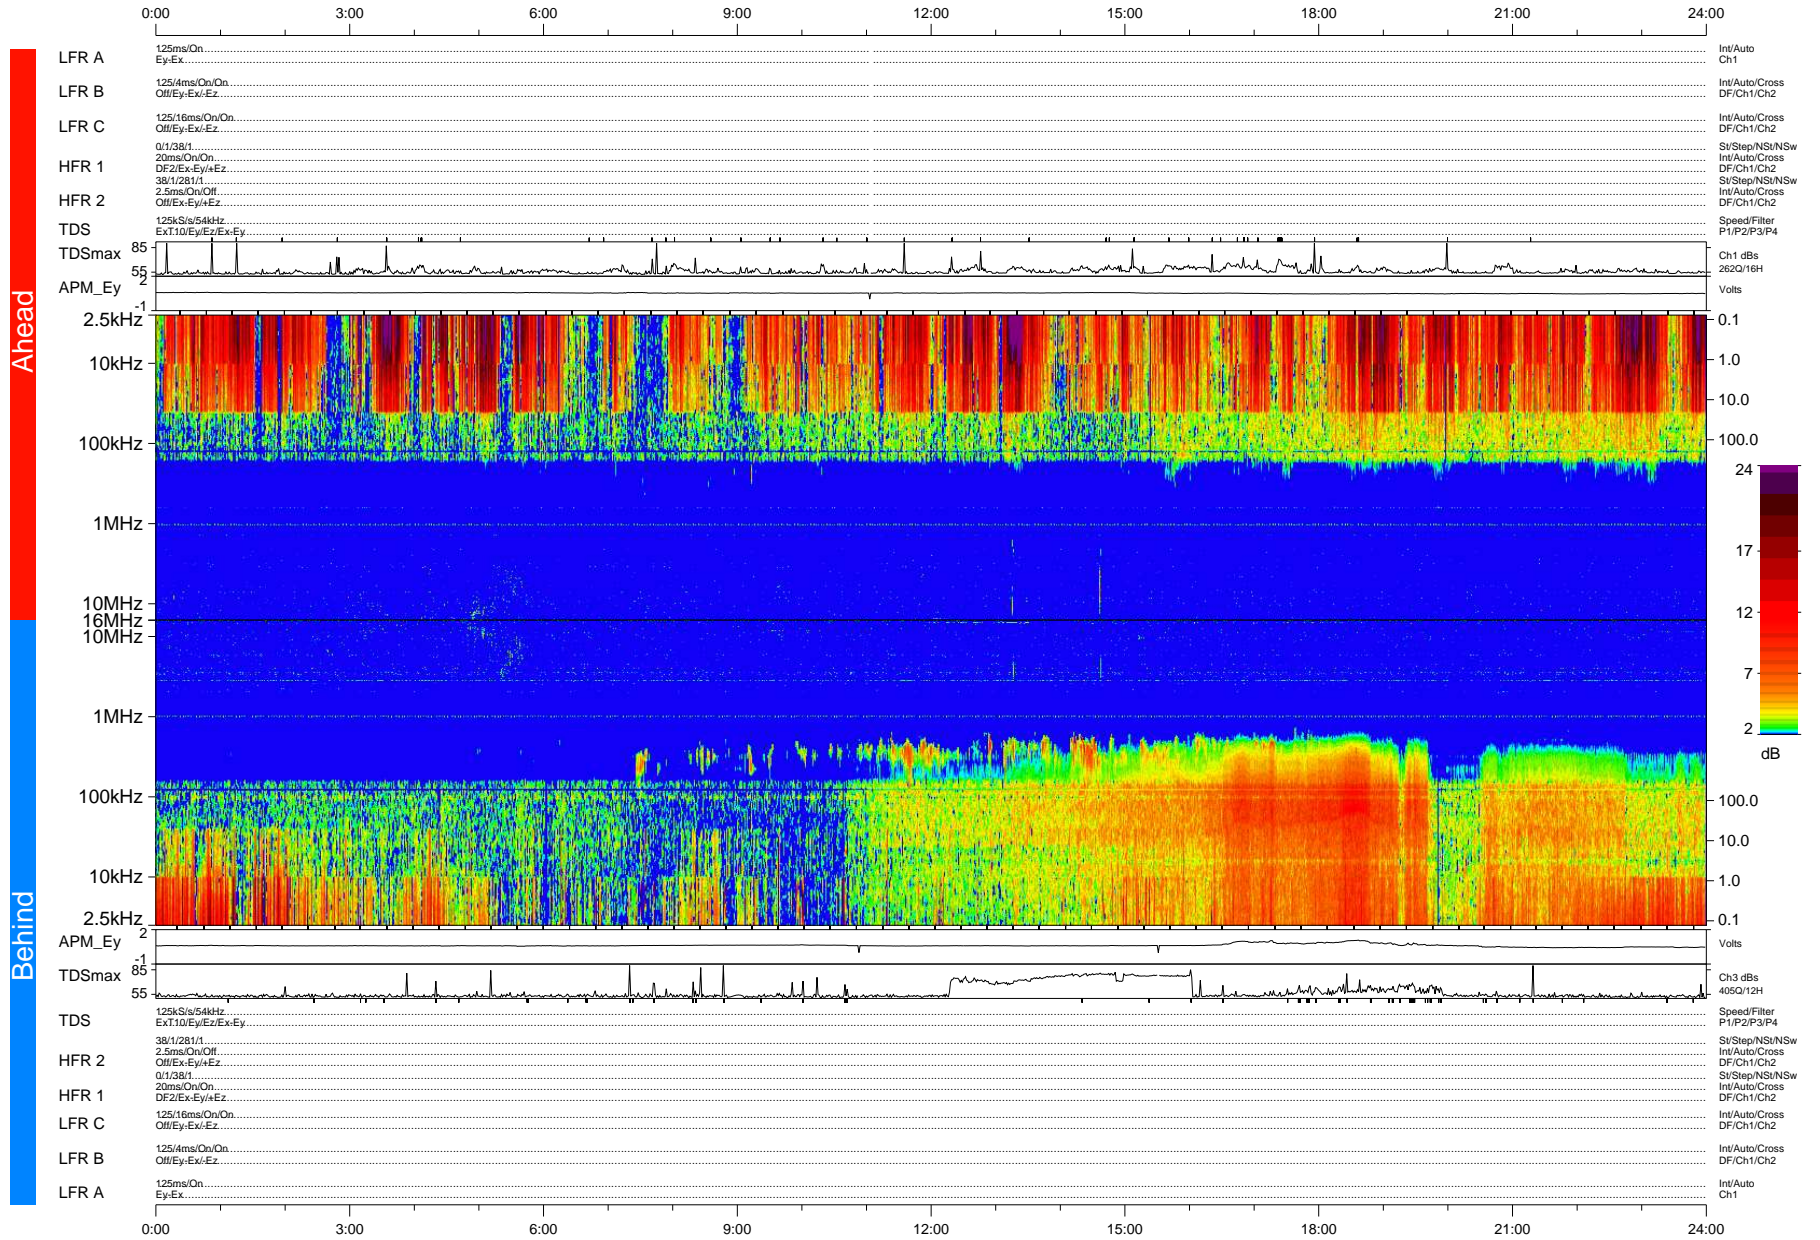

STEREO/WAVES Daily Summary - 14-Aug-2007 (DOY 226)

Ahead source file: swaves_ahead_2007_226_1_04.fin (Recovery: 99.9% HK, 90% Pkts)
Ahead PSE Angle: 14.2°

DPU up 281.2d, V374d4

Behind PSE Angle: -10.6°
Behind source file: swaves_behind_2007_226_1_04.fin (Recovery: 99.9% HK, 111% Pkts)

Time (UTC)