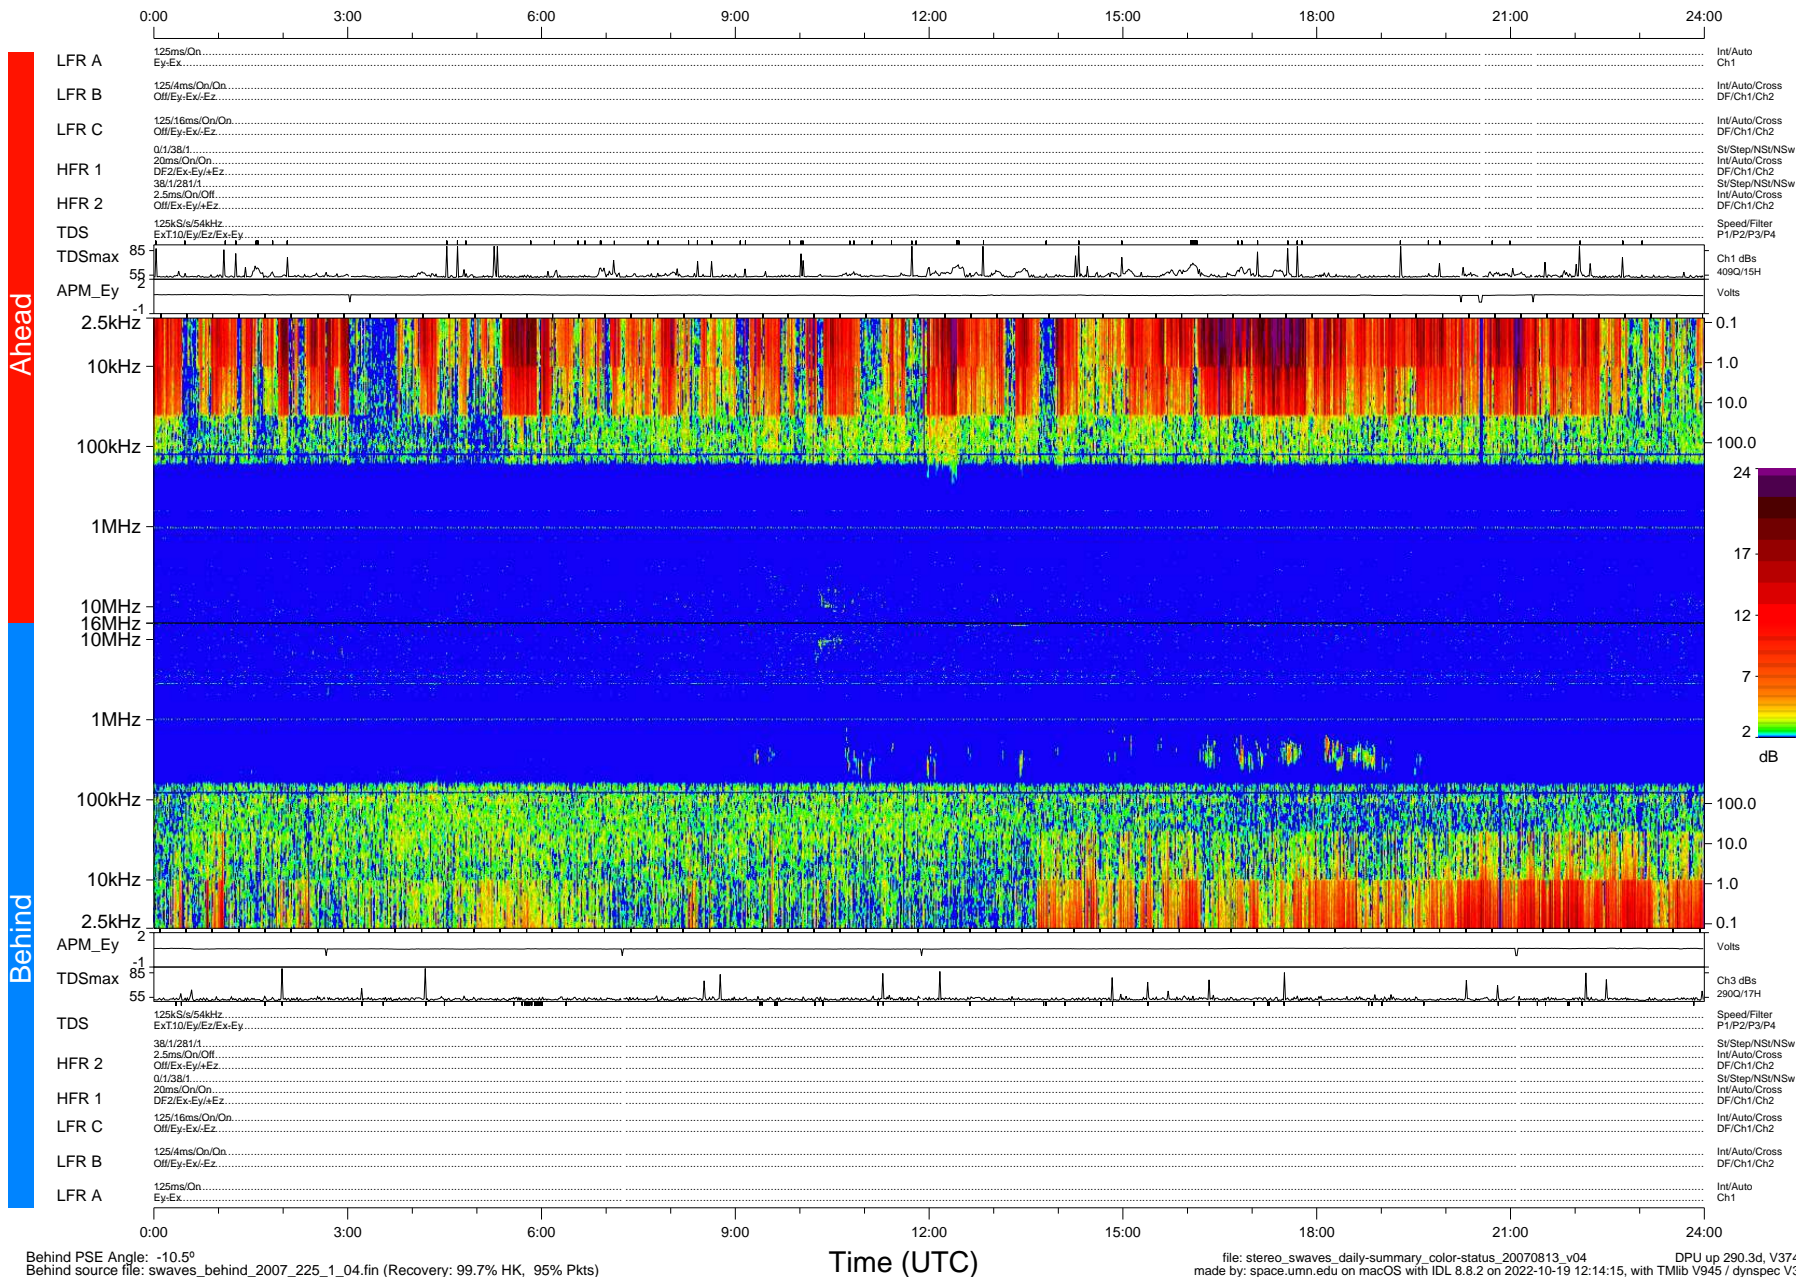

STEREO/WAVES Daily Summary - 13-Aug-2007 (DOY 225)

Ahead source file: swaves_ahead_2007_225_1_04.fin (Recovery: 99.6% HK, 113% Pkts)
Ahead PSE Angle: 14.1°

DPU up 280.2d, V374d4

Behind PSE Angle: -10.5°
Behind source file: swaves_behind_2007_225_1_04.fin (Recovery: 99.7% HK, 95% Pkts)

Time (UTC)