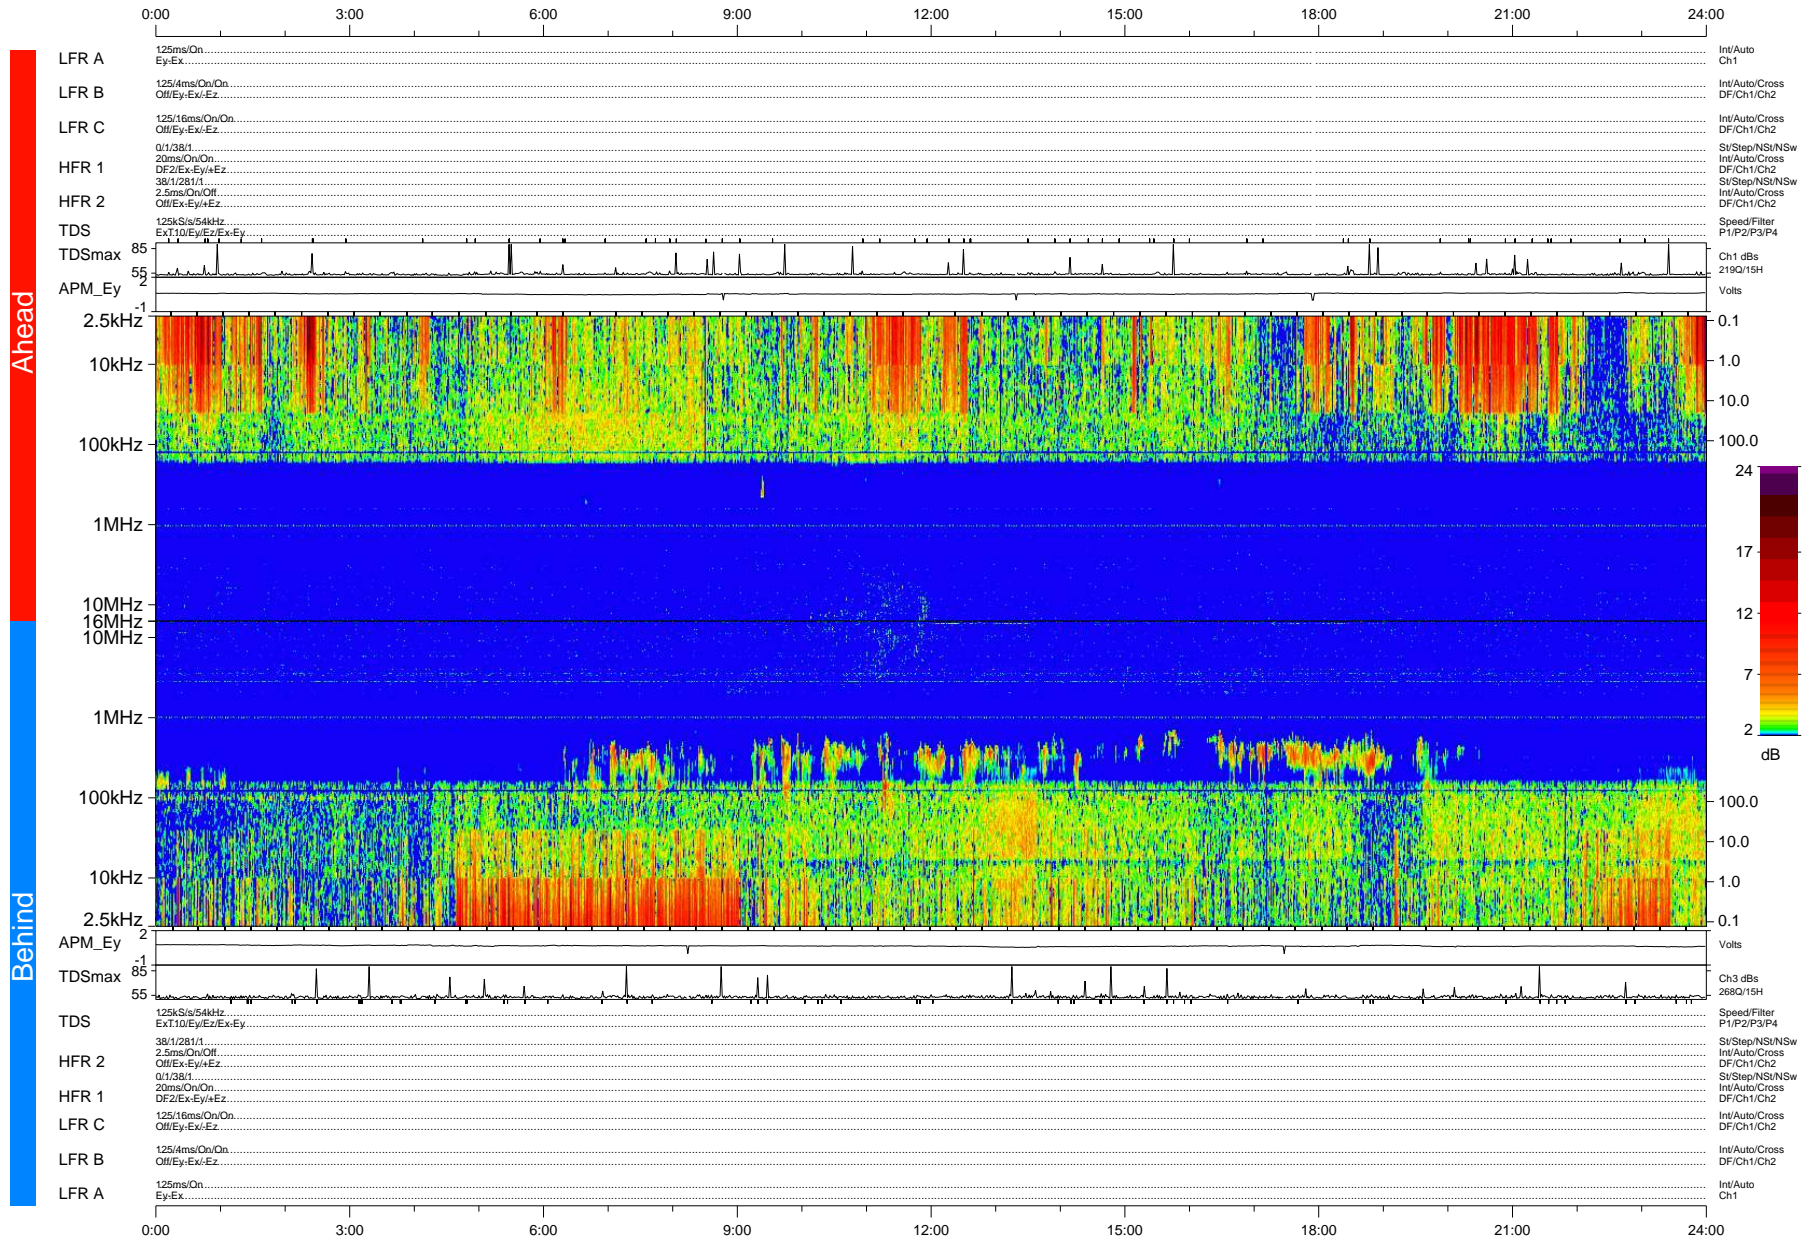

# STEREO/WAVES Daily Summary - 12-Aug-2007 (DOY 224)

Ahead source file: swaves\_ahead\_2007\_224\_1\_04.fin (Recovery: 99.7% HK, 84% Pkts)  
 Ahead PSE Angle: 14.1°

DPU up 279.2d, V374d4

Behind PSE Angle: -10.3°  
 Behind source file: swaves\_behind\_2007\_224\_1\_05.fin (Recovery: 99.9% HK, 91% Pkts)

Time (UTC)

file: stereo\_swaves\_daily-summary\_color-status\_20070812\_v04 DPU up 289.3d, V374d4  
 made by: space.umn.edu on macOS with IDL 8.8.2 on 2022-10-19 12:11:31, with Tlib V945 / dynspec V311