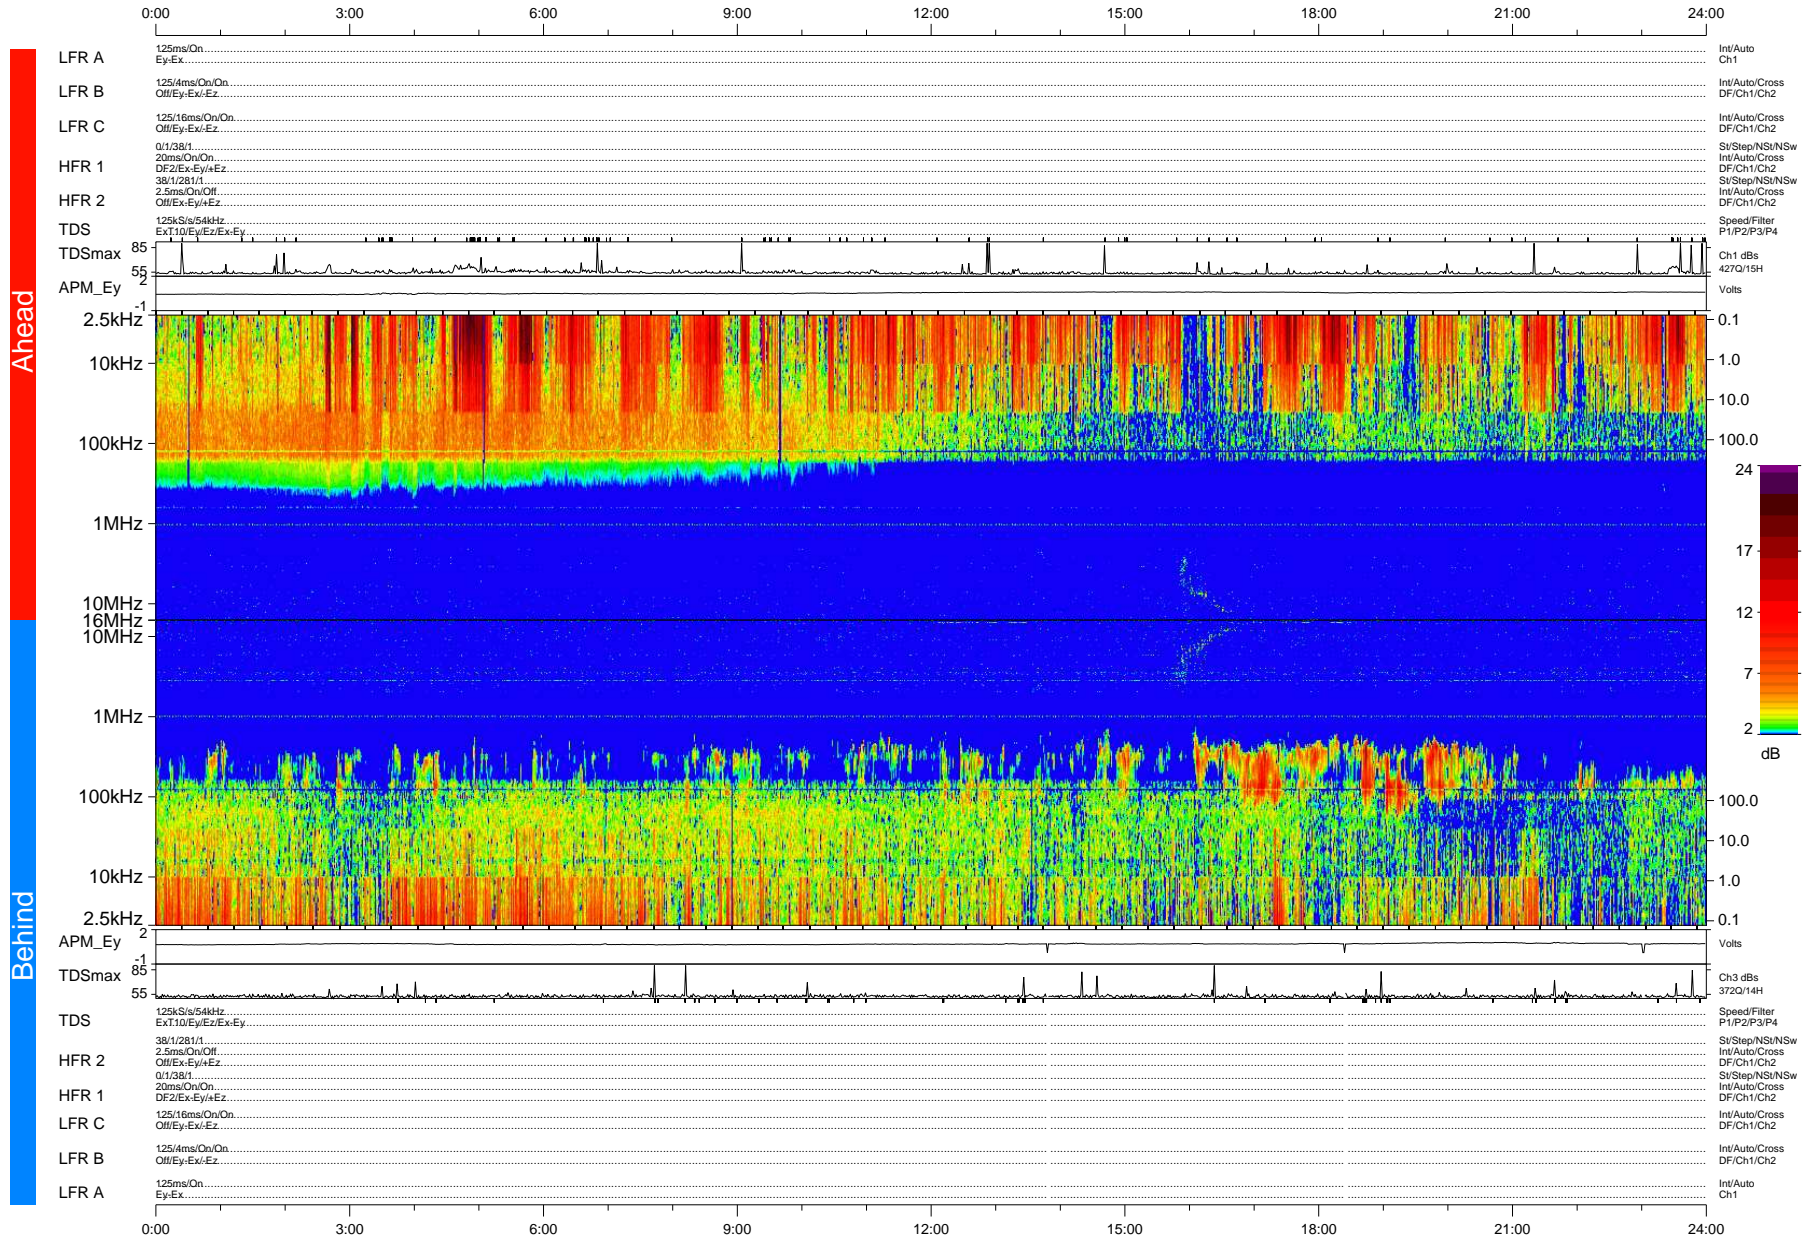

STEREO/WAVES Daily Summary - 11-Aug-2007 (DOY 223)

Ahead source file: swaves_ahead_2007_223_1_04.fin (Recovery: 100.0% HK, 115% Pkts)
Ahead PSE Angle: 13.9°

DPU up 278.2d, V374d4

Behind PSE Angle: -10.3°
Behind source file: swaves_behind_2007_223_1_04.fin (Recovery: 99.7% HK, 107% Pkts)

Time (UTC)