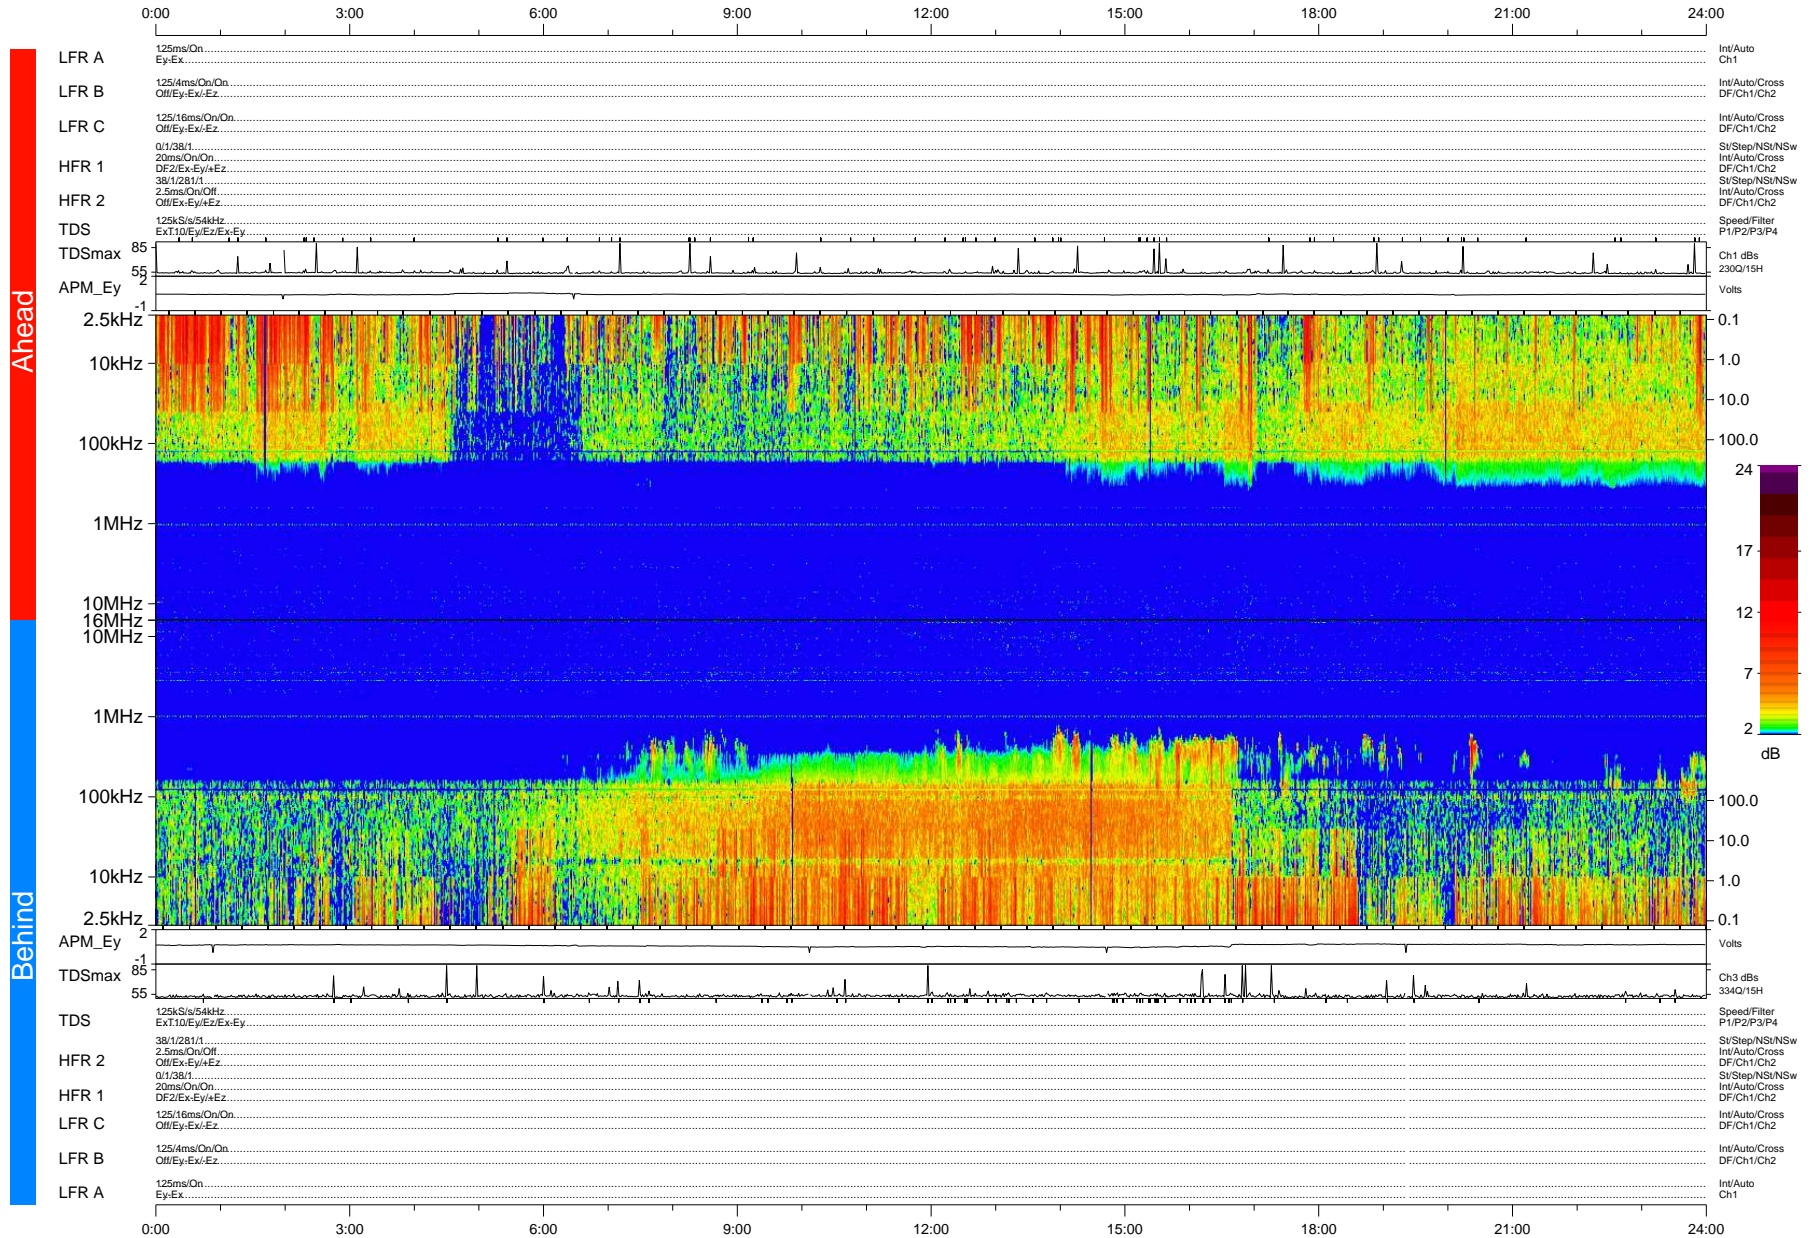

STEREO/WAVES Daily Summary - 10-Aug-2007 (DOY 222)

Ahead source file: swaves_ahead_2007_222_1_04.fin (Recovery: 99.9% HK, 86% Pkts)
 Ahead PSE Angle: 13.9°

DPU up 277.2d, V374d4

Behind PSE Angle: -10.1°
 Behind source file: swaves_behind_2007_222_1_04.fin (Recovery: 99.7% HK, 101% Pkts)

Time (UTC)

file: stereo_swaves_daily-summary_color-status_20070810_v04 DPU up 287.3d, V374d4
 made by: space.umn.edu on macOS with IDL 8.8.2 on 2022-10-19 12:06:02, with TMLib V945 / dynspec V311