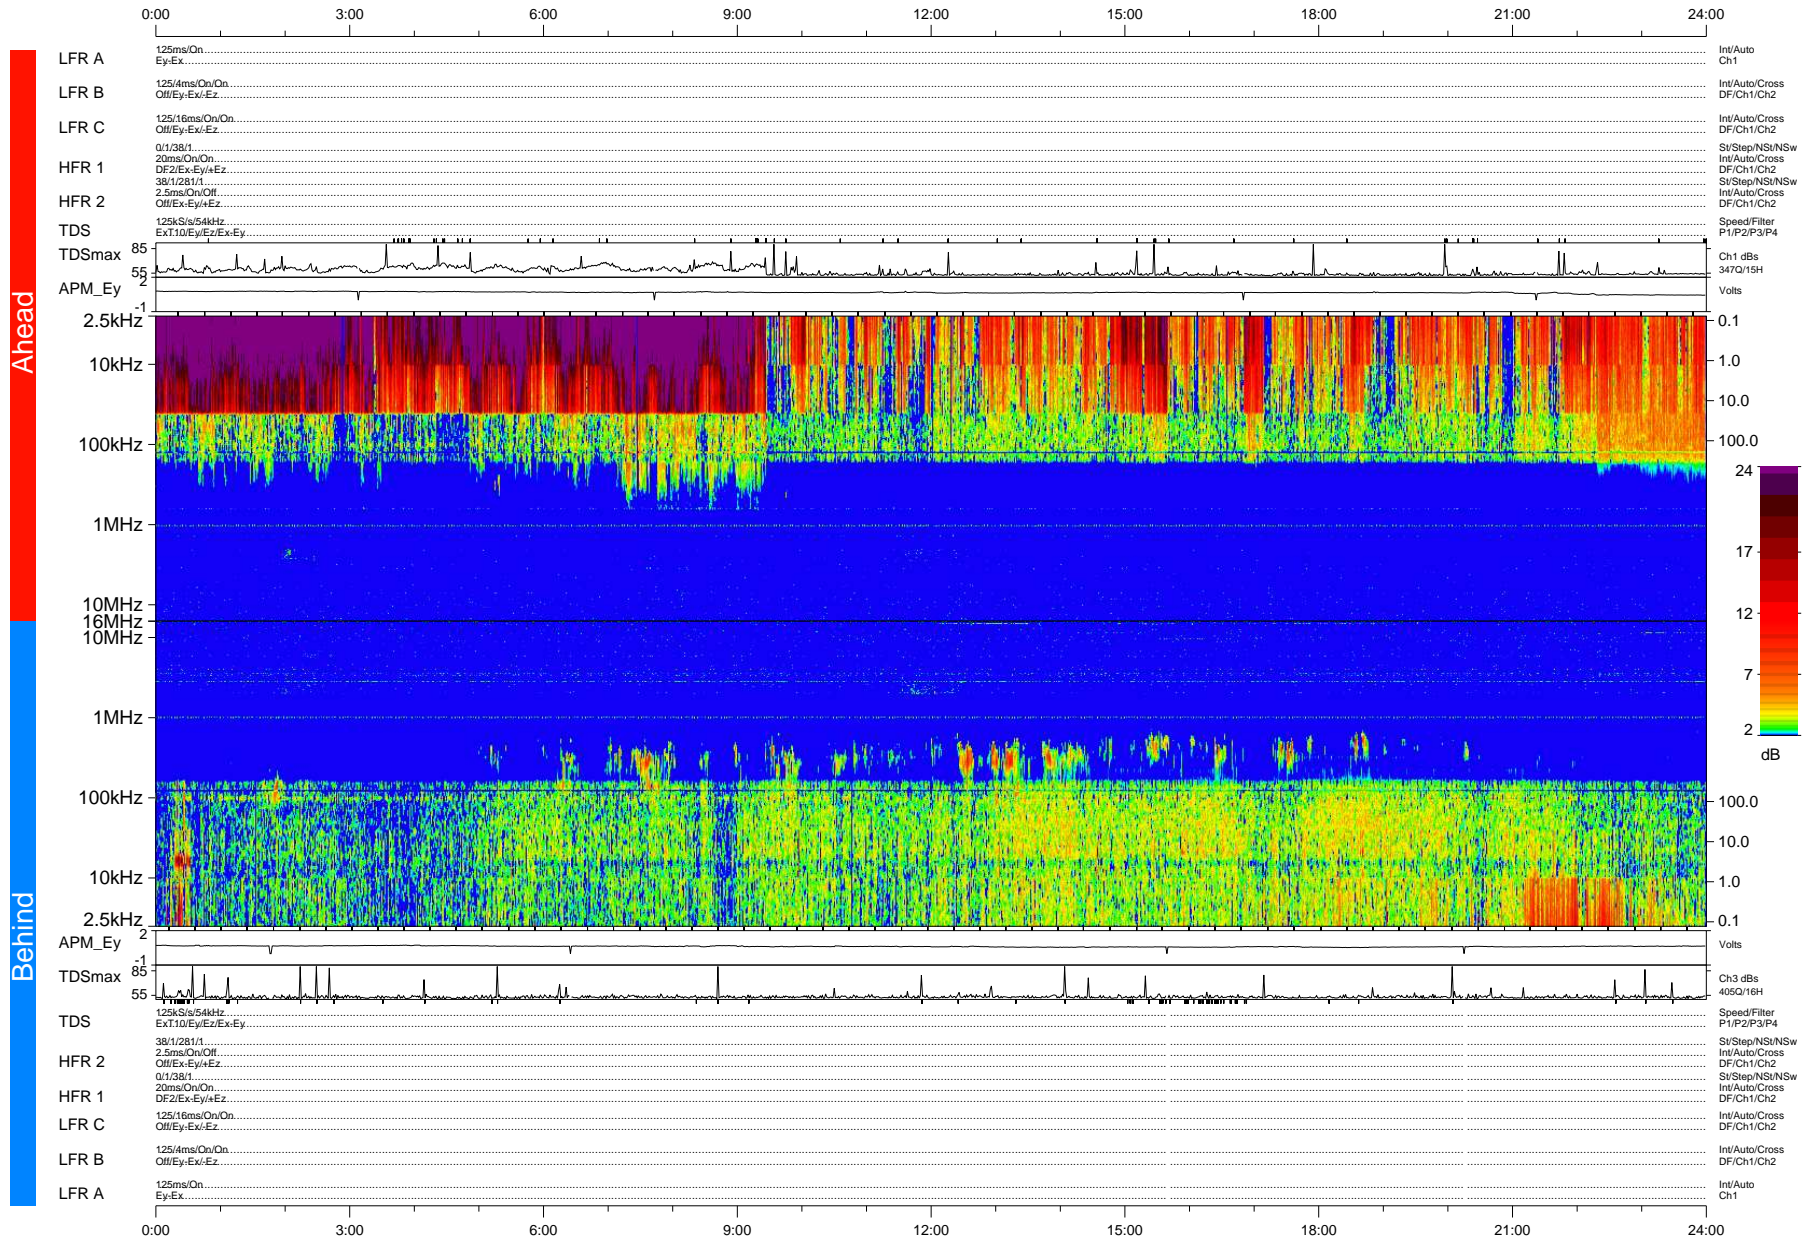

STEREO/WAVES Daily Summary - 09-Aug-2007 (DOY 221)

Ahead source file: swaves_ahead_2007_221_1_06.fin (Recovery: 99.7% HK, 103% Pkts)
Ahead PSE Angle: 13.7°

DPU up 276.2d, V374d4

Behind PSE Angle: -10.1°
Behind source file: swaves_behind_2007_221_1_04.fin (Recovery: 99.7% HK, 112% Pkts)

Time (UTC)