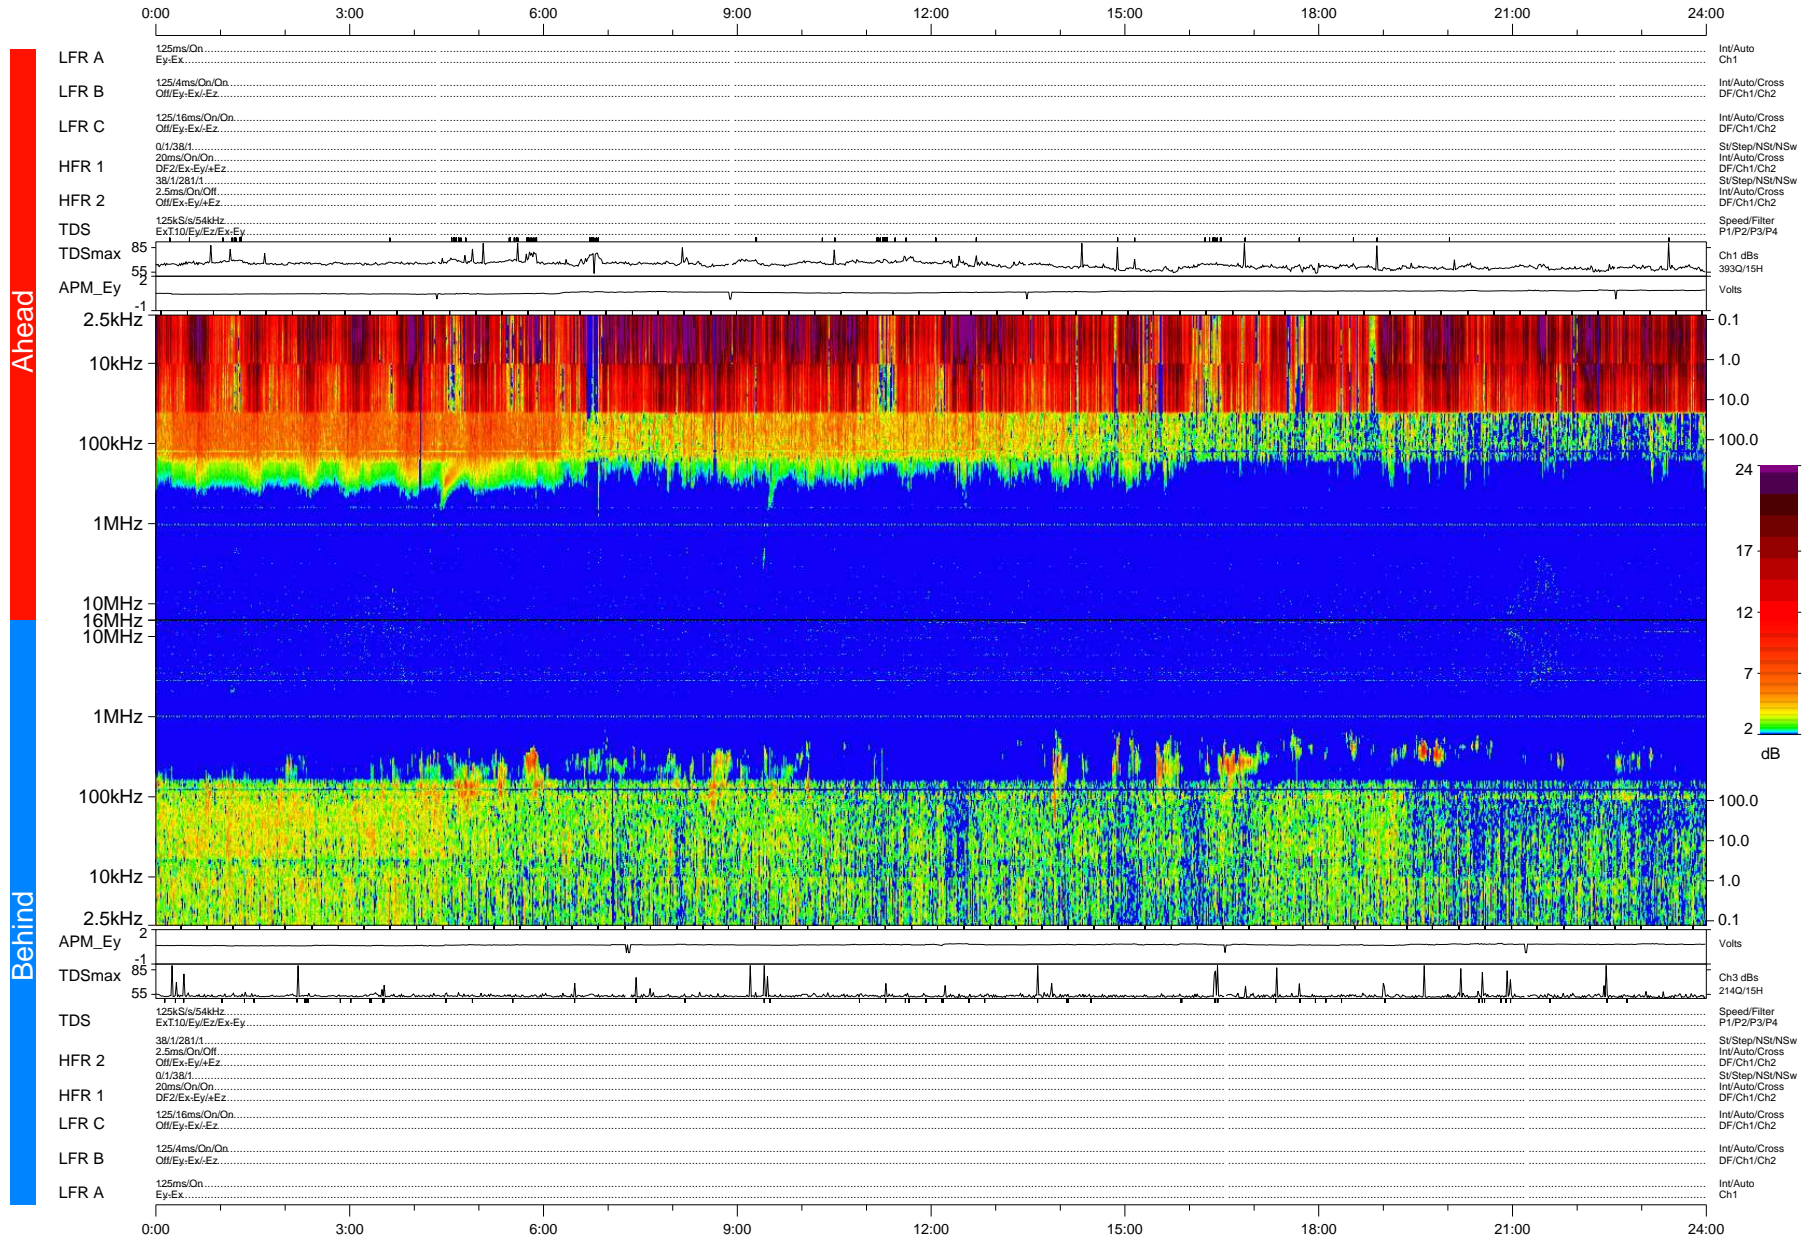

STEREO/WAVES Daily Summary - 08-Aug-2007 (DOY 220)

Ahead source file: swaves_ahead_2007_220_1_05.fin (Recovery: 99.7% HK, 110% Pkts)
 Ahead PSE Angle: 13.7°

DPU up 275.2d, V374d4

Behind PSE Angle: -9.9°
 Behind source file: swaves_behind_2007_220_1_04.fin (Recovery: 99.7% HK, 83% Pkts)

Time (UTC)

file: stereo_swaves_daily-summary_color-status_20070808_v04 DPU up 285.3d, V374d4
 made by: space.umn.edu on macOS with IDL 8.8.2 on 2022-10-19 12:00:35, with TMLib V945 / dynspec V311