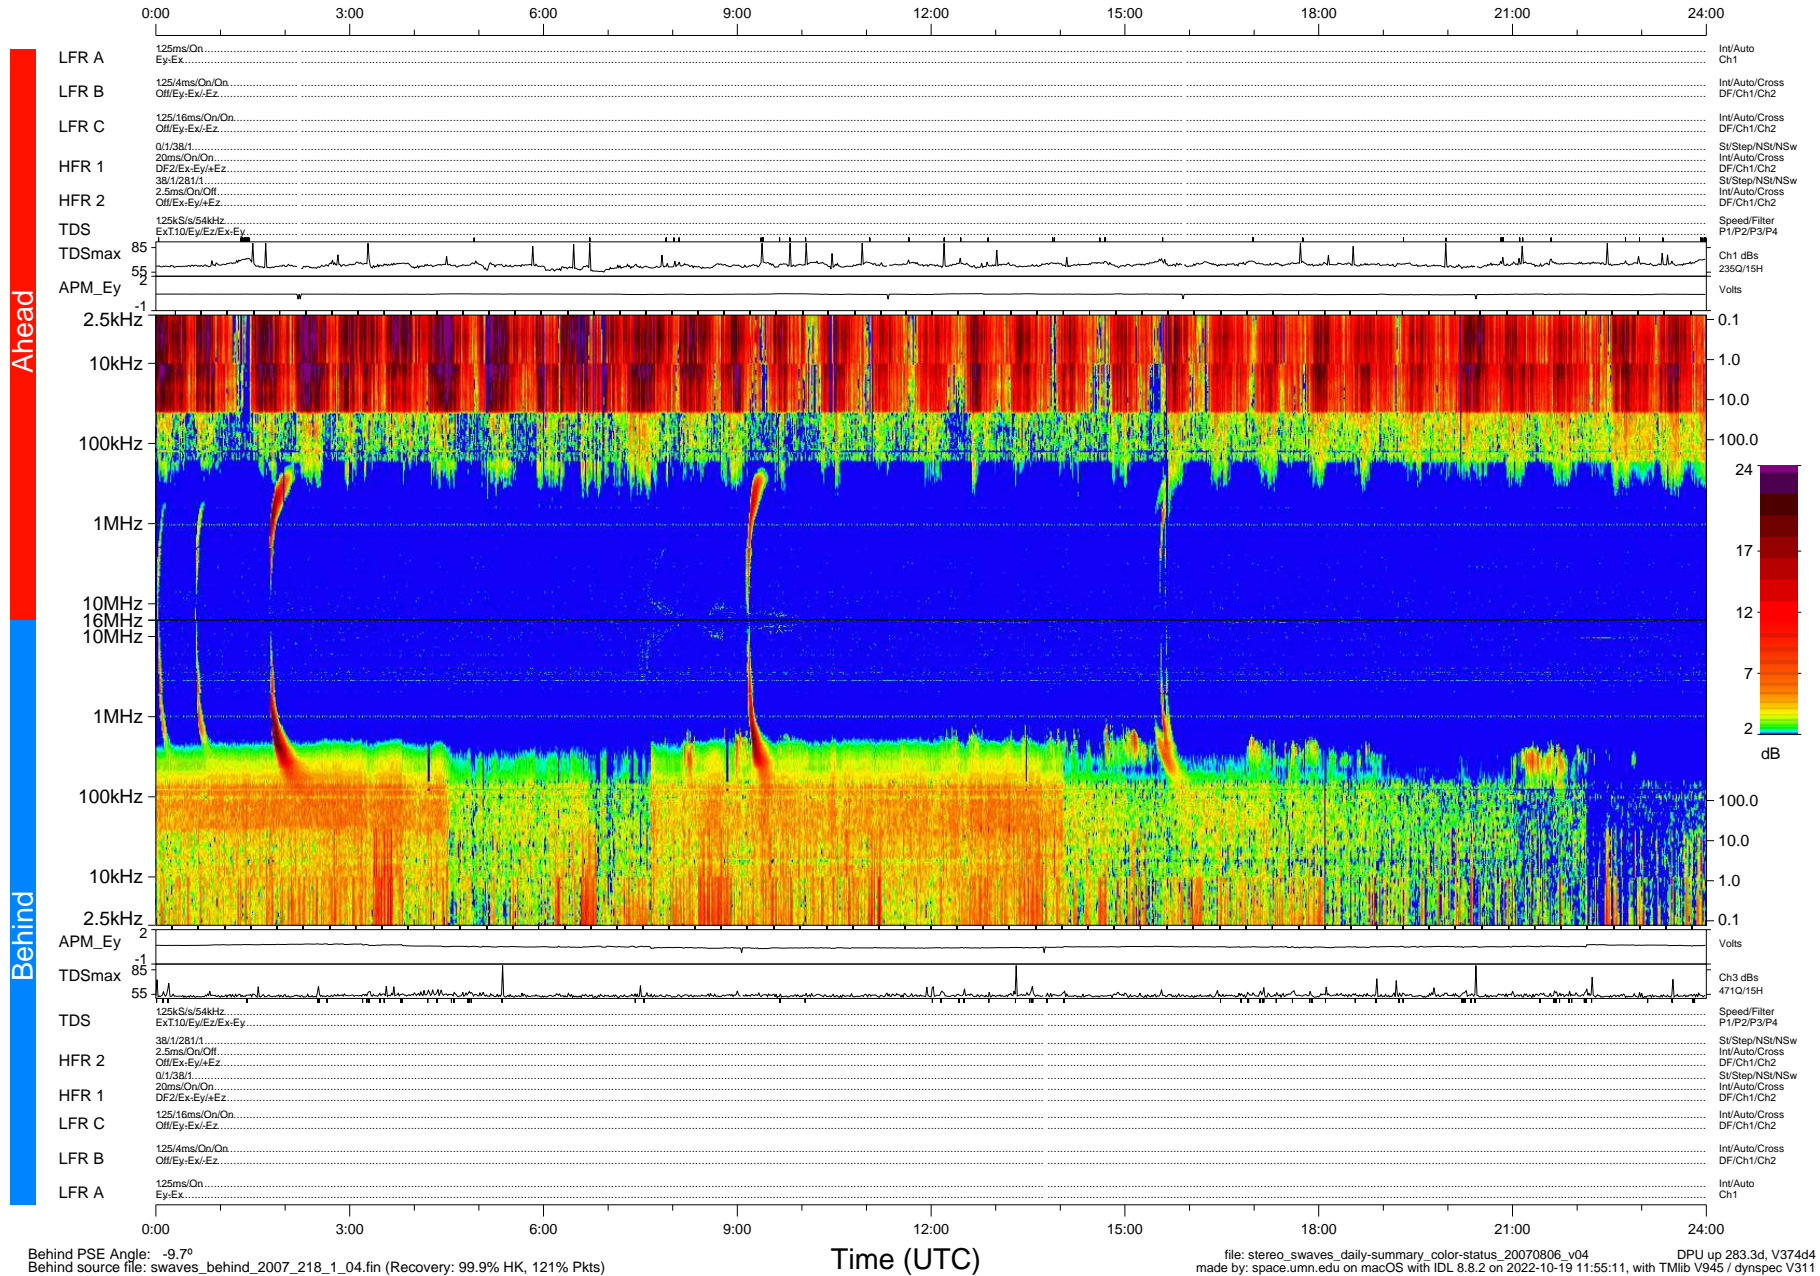

STEREO/WAVES Daily Summary - 06-Aug-2007 (DOY 218)

Ahead source file: swaves_ahead_2007_218_1_04.fin (Recovery: 99.7% HK, 86% Pkts)
Ahead PSE Angle: 13.5°

DPU up 273.2d, V374d4

Behind PSE Angle: -9.7°
Behind source file: swaves_behind_2007_218_1_04.fin (Recovery: 99.9% HK, 121% Pkts)