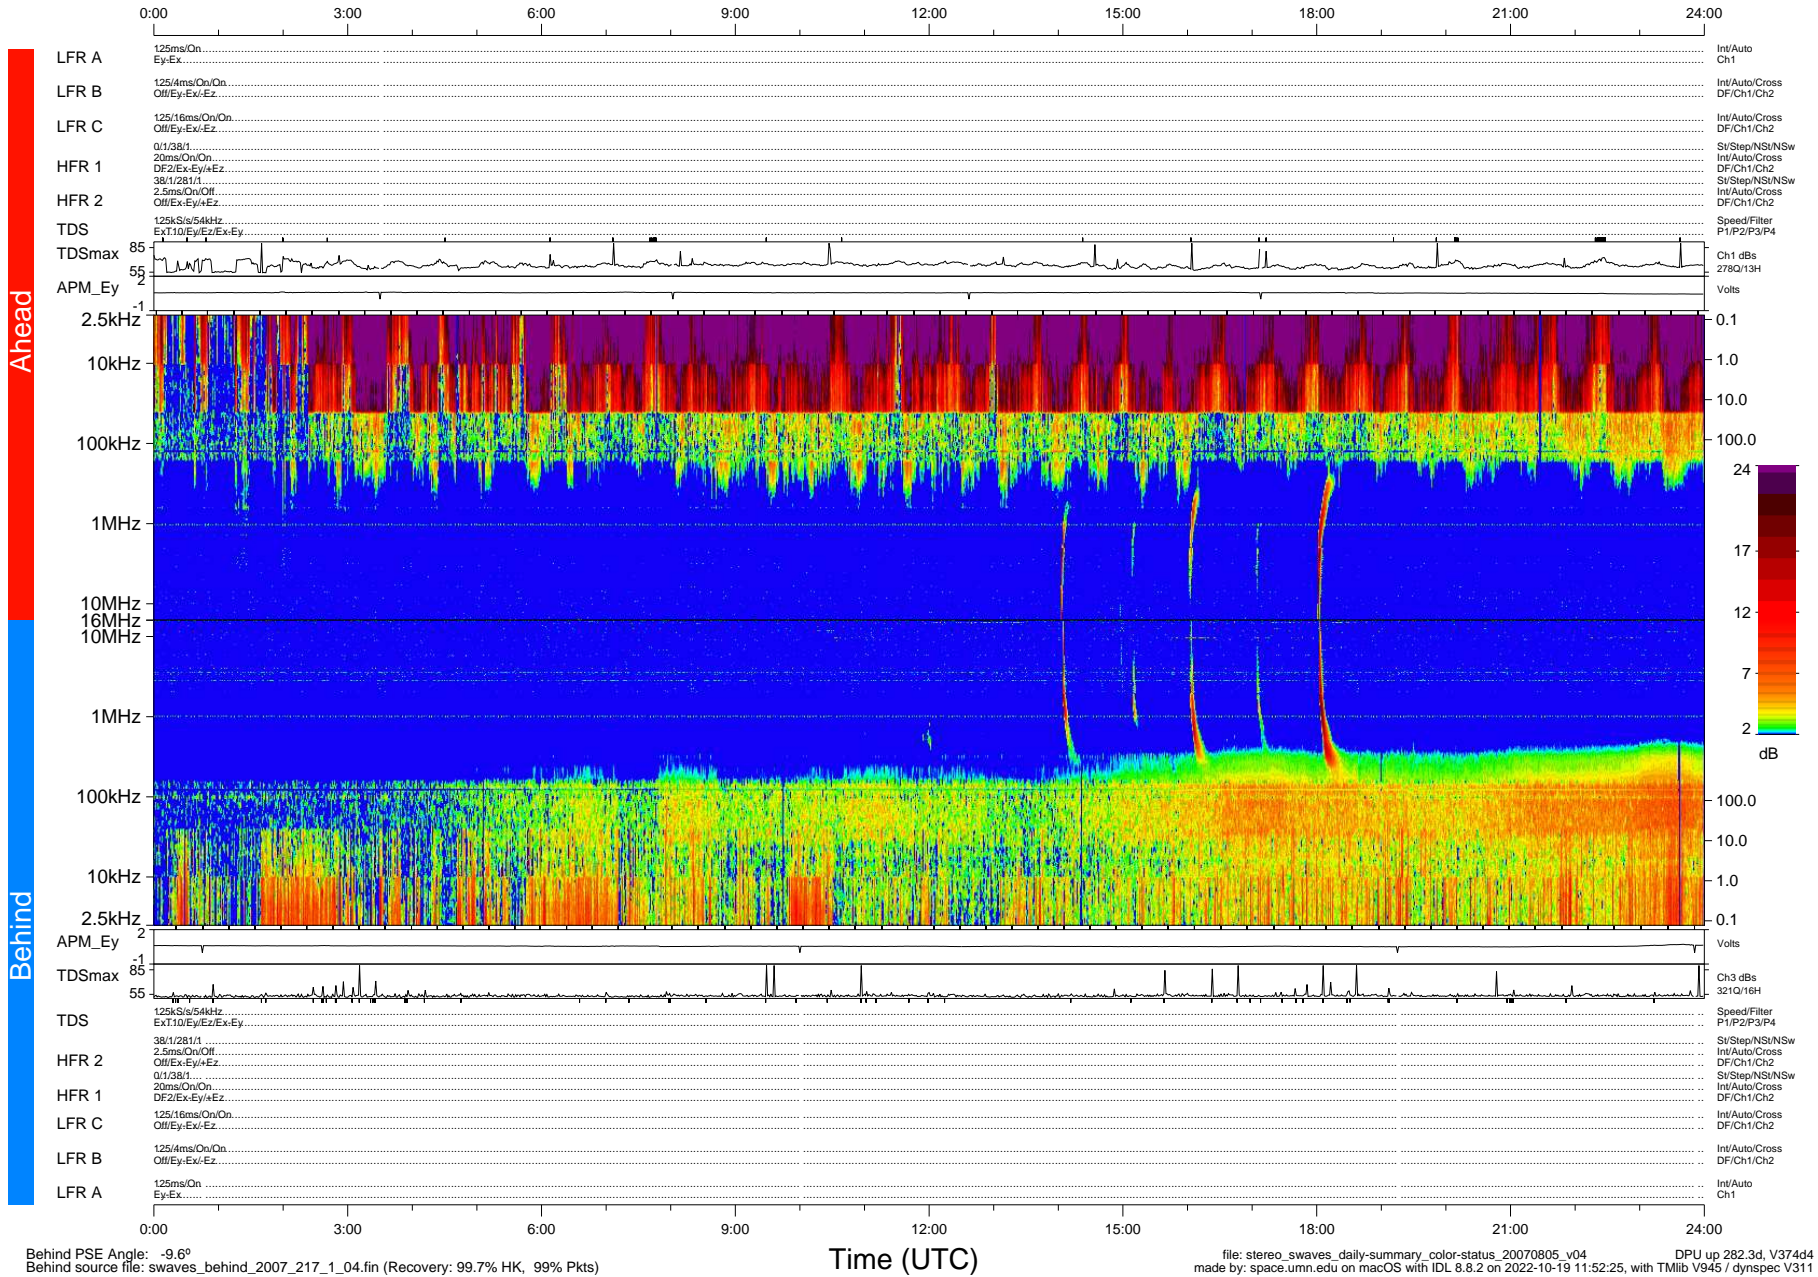

STEREO/WAVES Daily Summary - 05-Aug-2007 (DOY 217)

Ahead source file: swaves_ahead_2007_217_1_05.fin (Recovery: 99.7% HK, 92% Pkts)
Ahead PSE Angle: 13.4°

DPU up 272.2d, V374d4

Behind PSE Angle: -9.6°
Behind source file: swaves_behind_2007_217_1_04.fin (Recovery: 99.7% HK, 99% Pkts)

Time (UTC)