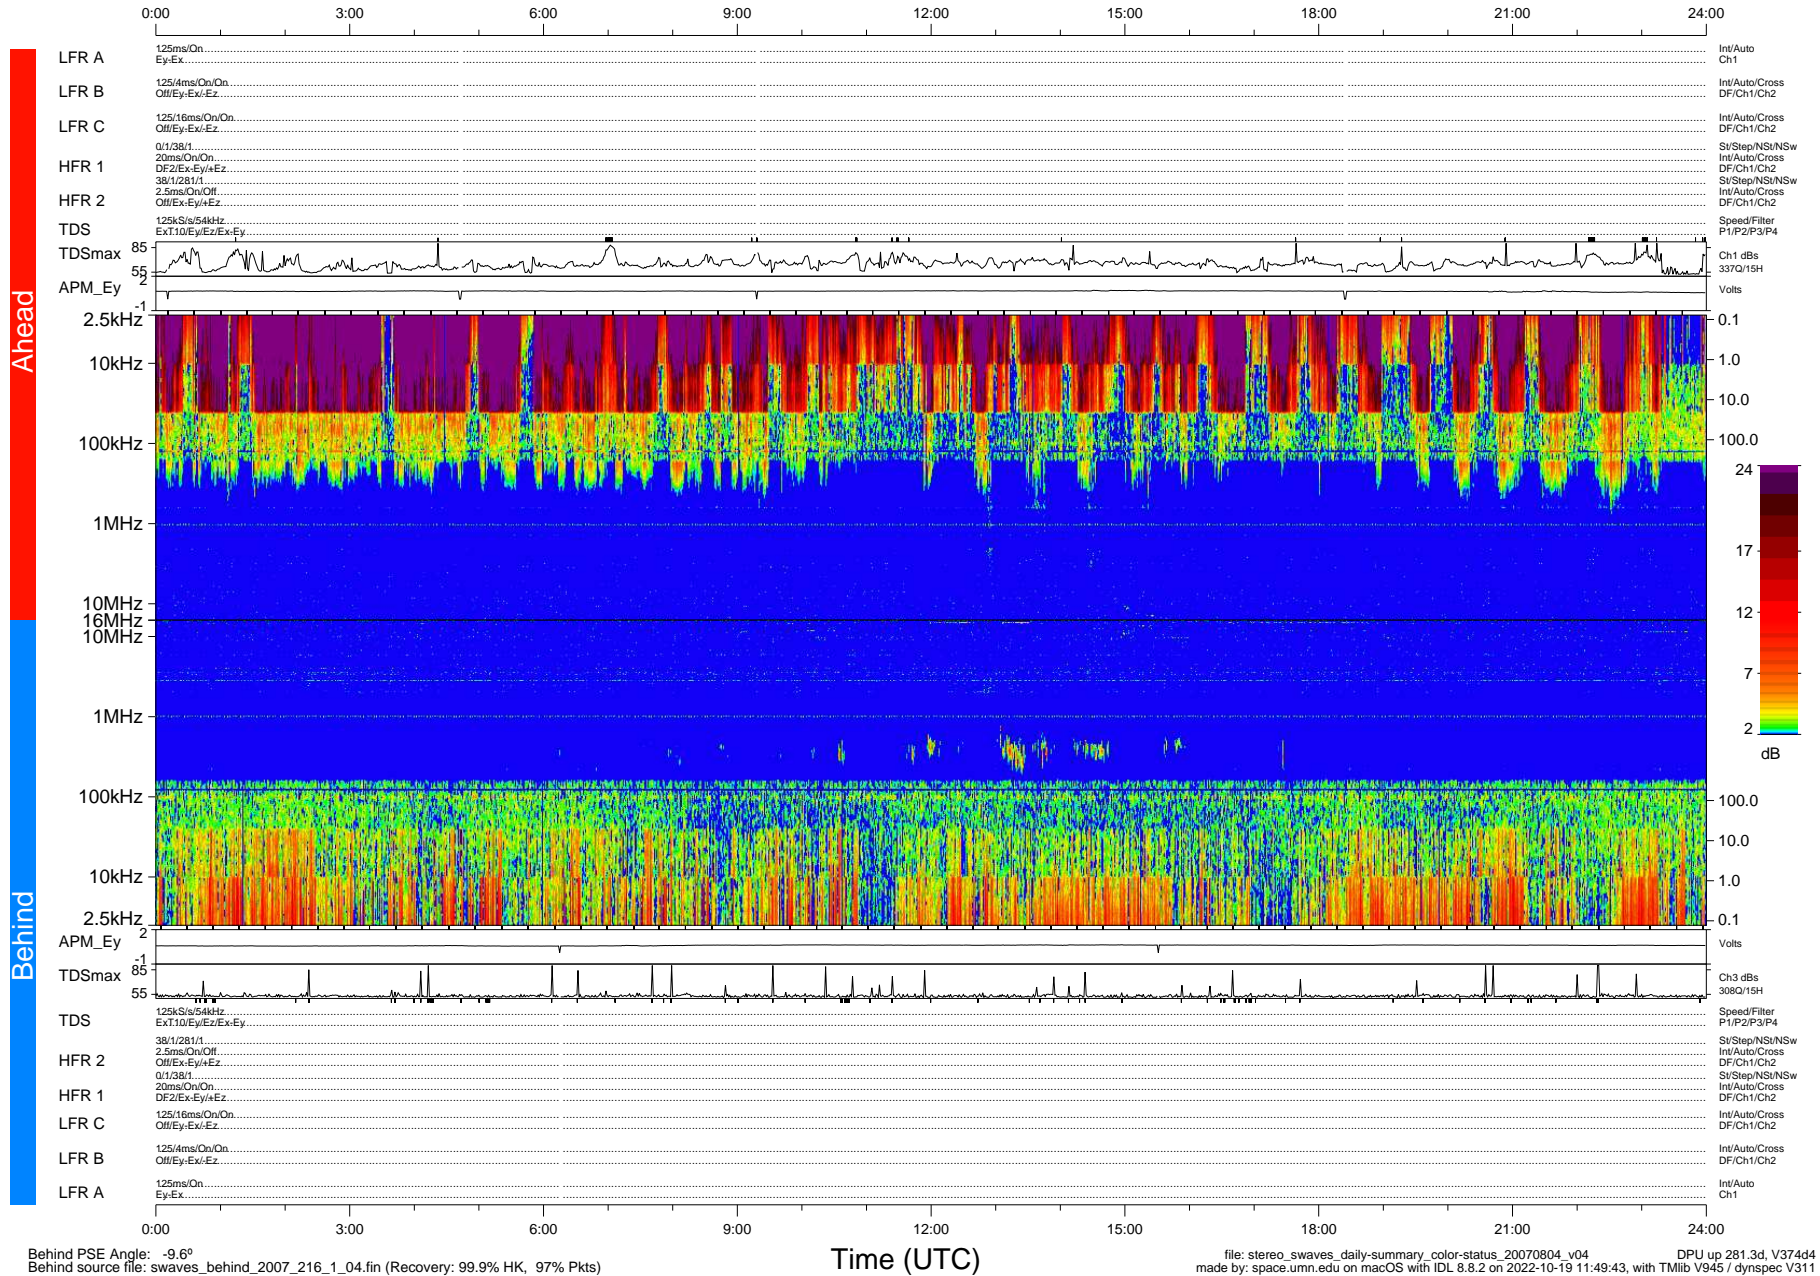

STEREO/WAVES Daily Summary - 04-Aug-2007 (DOY 216)

Ahead source file: swaves_ahead_2007_216_1_05.fin (Recovery: 99.6% HK, 101% Pkts)
Ahead PSE Angle: 13.2°

DPU up 271.2d, V374d4

Behind PSE Angle: -9.6°
Behind source file: swaves_behind_2007_216_1_04.fin (Recovery: 99.9% HK, 97% Pkts)