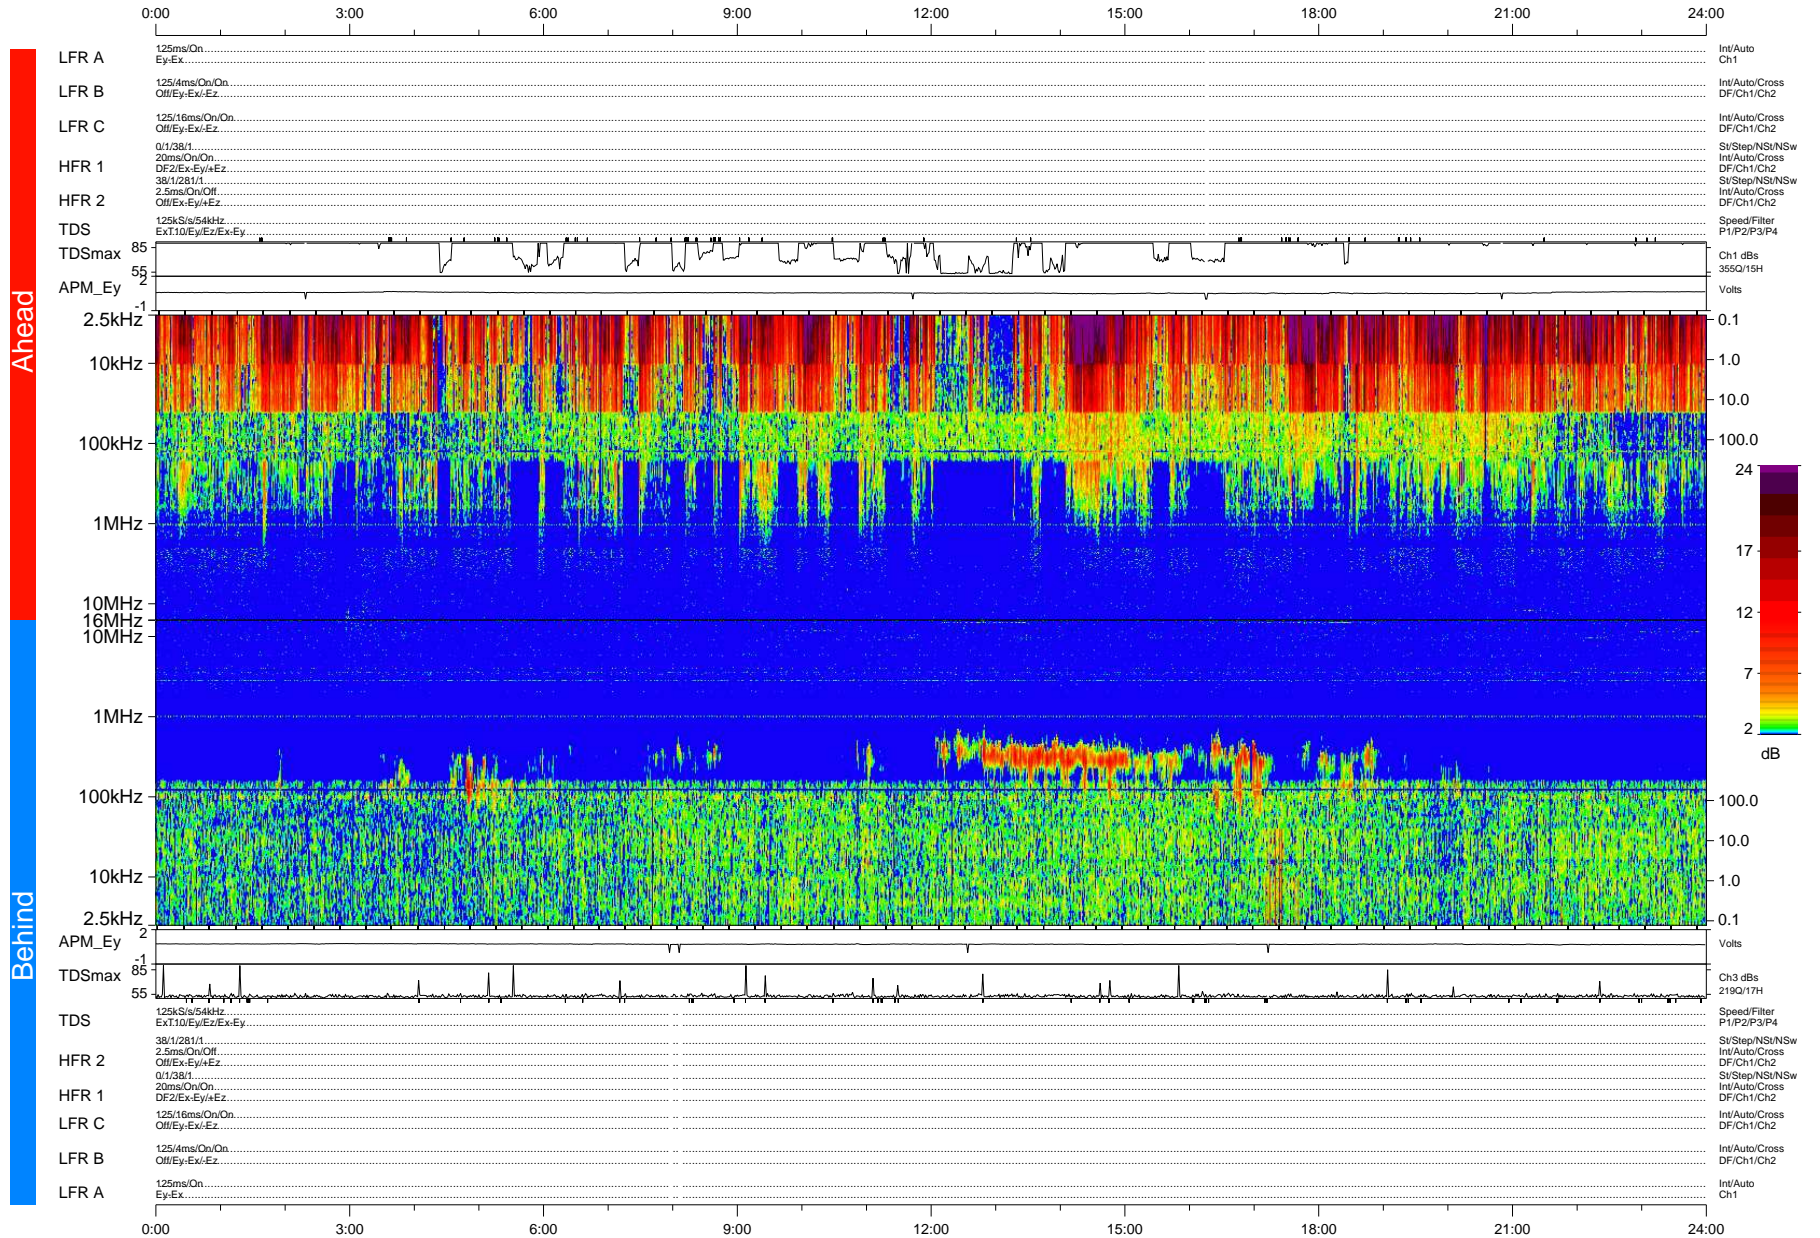

# STEREO/WAVES Daily Summary - 02-Aug-2007 (DOY 214)

Ahead source file: swaves\_ahead\_2007\_214\_1\_05.fin (Recovery: 99.7% HK, 104% Pkts)  
 Ahead PSE Angle: 13.0°

DPU up 269.2d, V374d4

Behind PSE Angle: -9.4°  
 Behind source file: swaves\_behind\_2007\_214\_1\_05.fin (Recovery: 99.7% HK, 84% Pkts)

Time (UTC)

file: stereo\_swaves\_daily-summary\_color-status\_20070802\_v04 DPU up 279.3d, V374d4  
 made by: space.umn.edu on macOS with IDL 8.8.2 on 2022-10-19 11:44:16, with TMLib V945 / dynspec V311