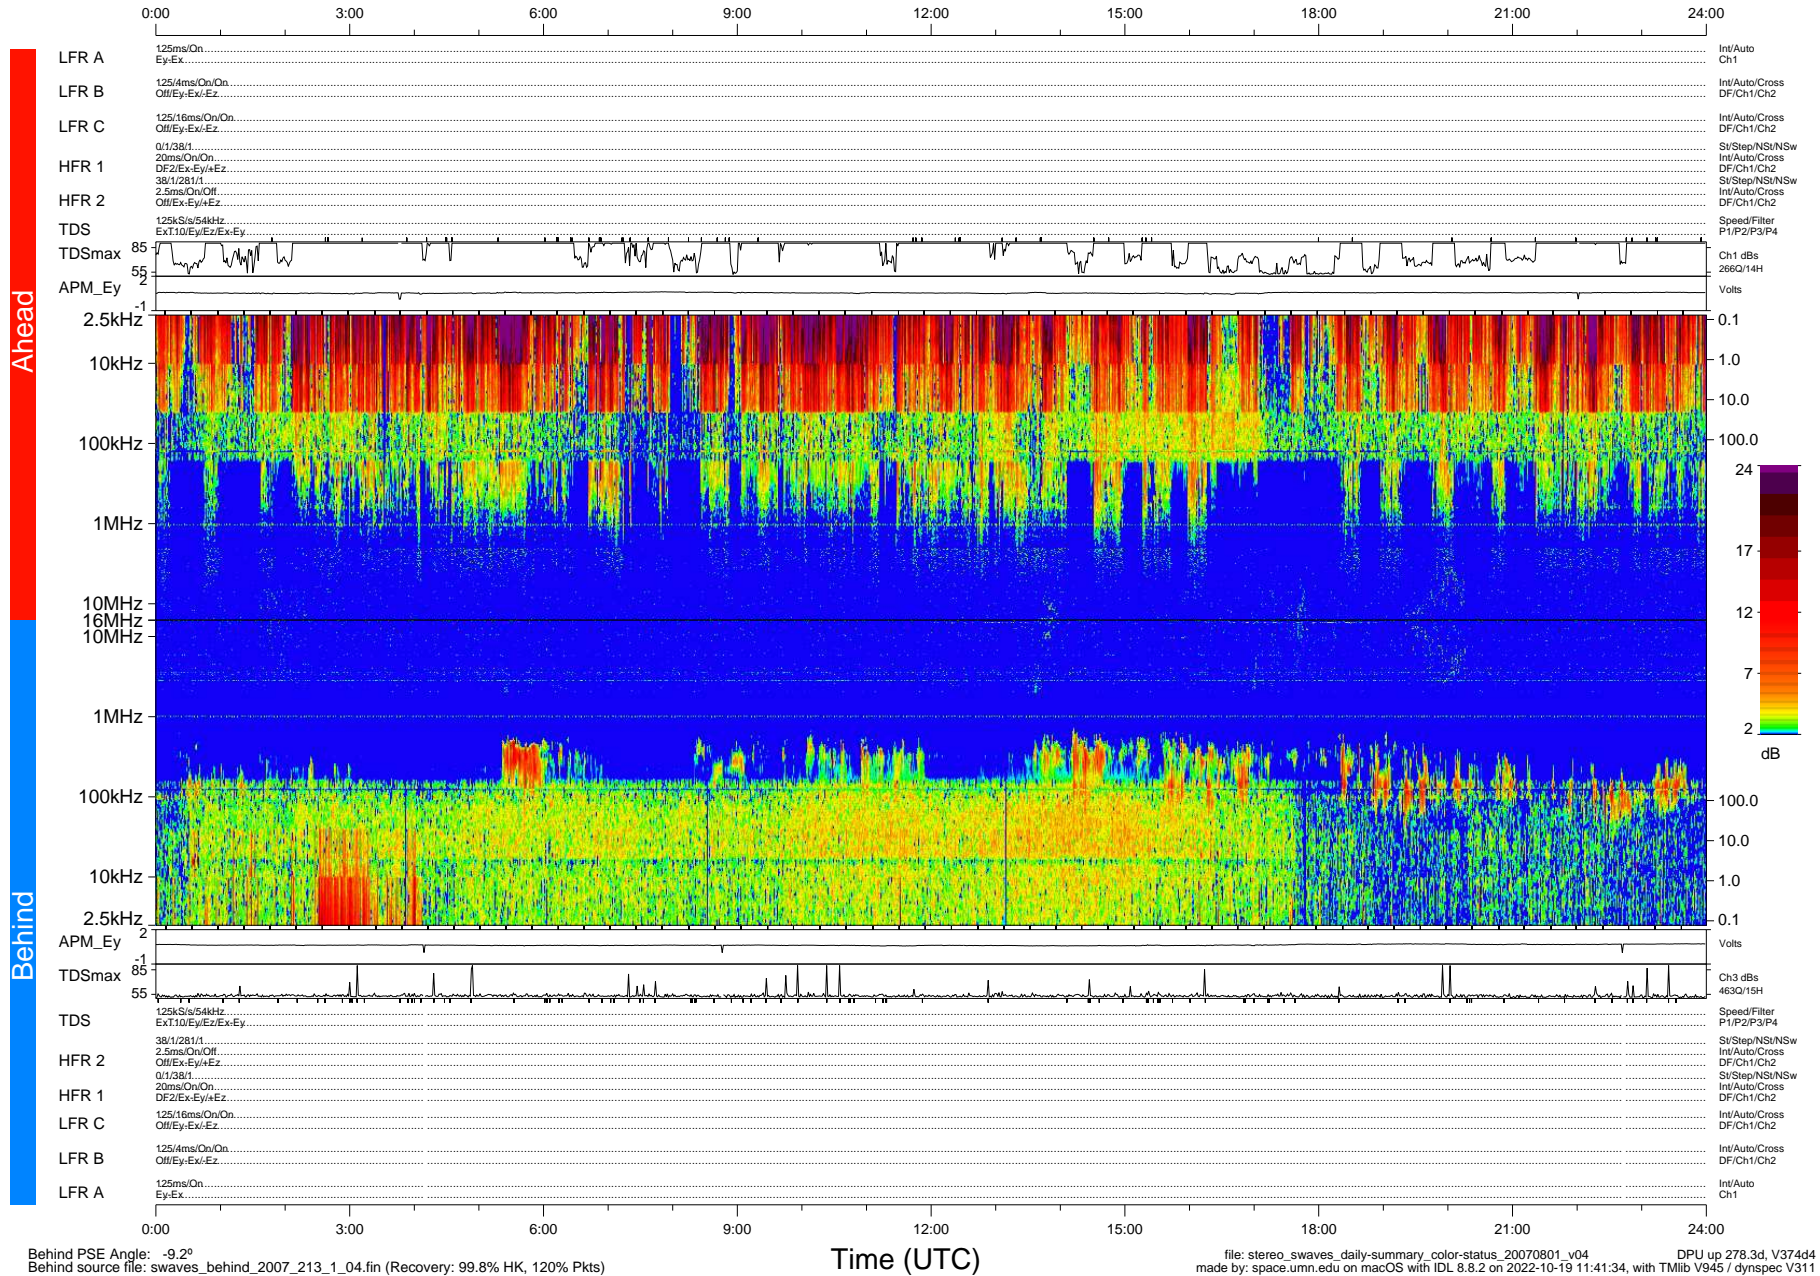

STEREO/WAVES Daily Summary - 01-Aug-2007 (DOY 213)

Ahead source file: swaves_ahead_2007_213_1_04.fin (Recovery: 99.8% HK, 91% Pkts)
Ahead PSE Angle: 13.0°

DPU up 268.2d, V374d4

Behind PSE Angle: -9.2°
Behind source file: swaves_behind_2007_213_1_04.fin (Recovery: 99.8% HK, 120% Pkts)

Time (UTC)