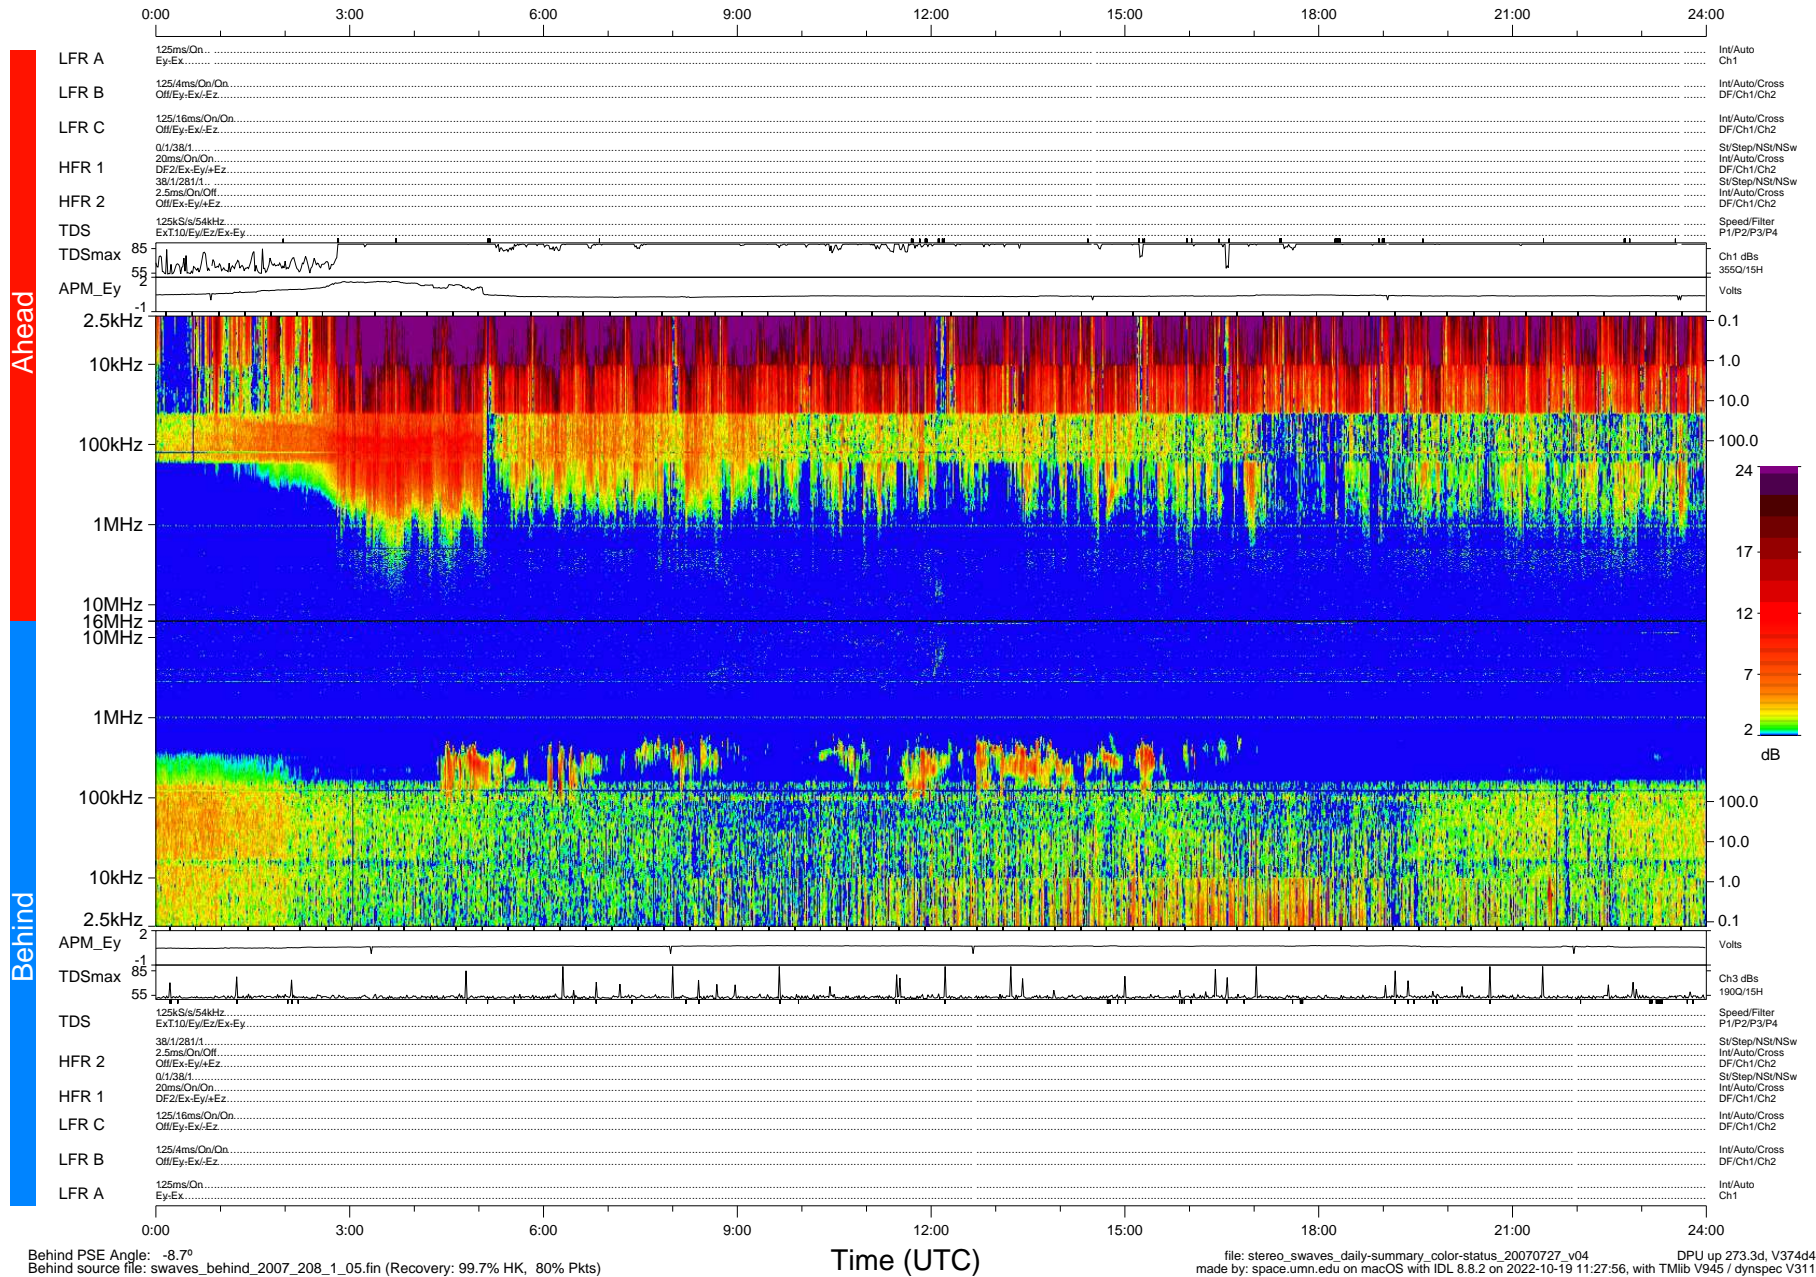

STEREO/WAVES Daily Summary - 27-Jul-2007 (DOY 208)

Ahead source file: swaves_ahead_2007_208_1_04.fin (Recovery: 99.7% HK, 104% Pkts)
Ahead PSE Angle: 12.5°

DPU up 263.2d, V374d4

Behind PSE Angle: -8.7°
Behind source file: swaves_behind_2007_208_1_05.fin (Recovery: 99.7% HK, 80% Pkts)

Time (UTC)