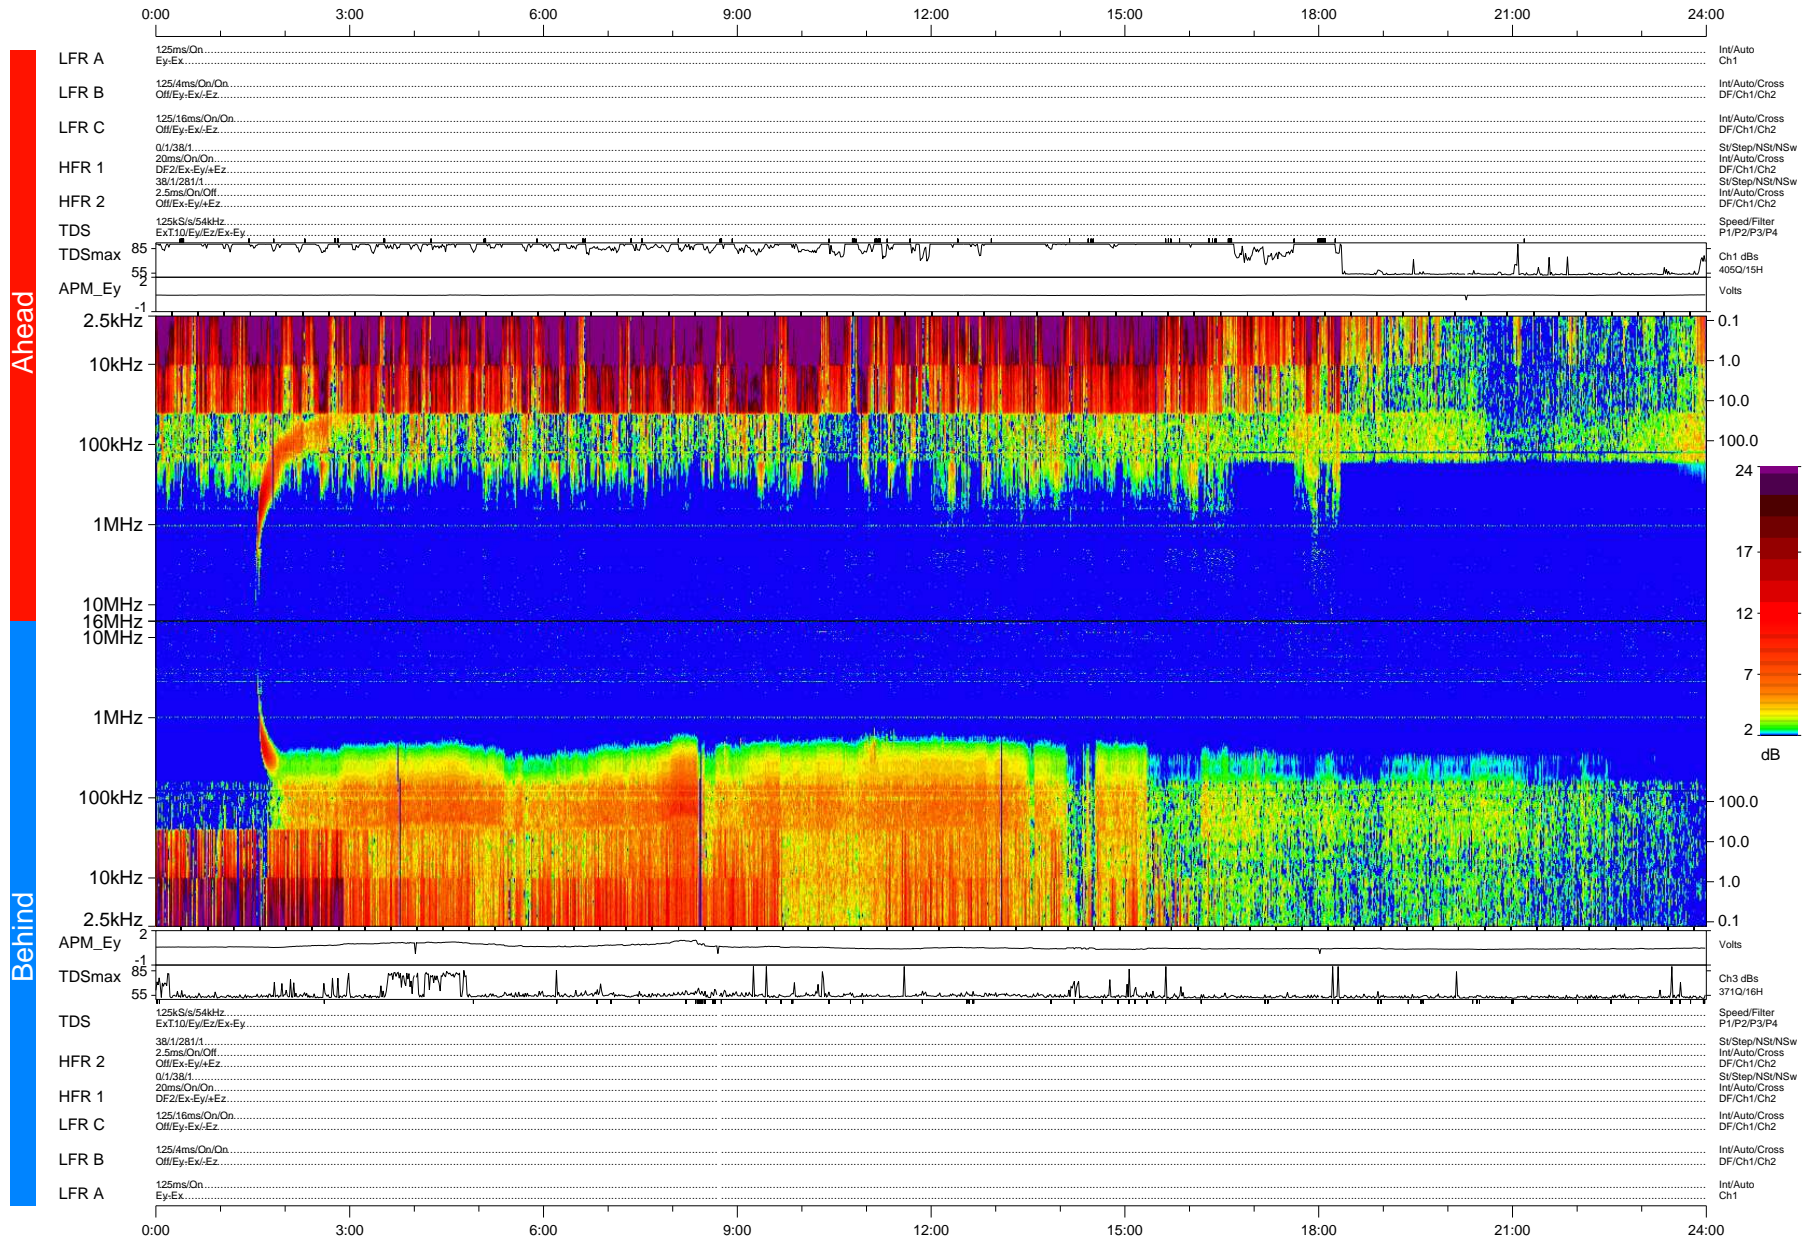

STEREO/WAVES Daily Summary - 26-Jul-2007 (DOY 207)

Ahead source file: swaves_ahead_2007_207_1_05.fin (Recovery: 99.9% HK, 112% Pkts)
Ahead PSE Angle: 12.3°

DPU up 262.2d, V374d4

Behind PSE Angle: -8.6°
Behind source file: swaves_behind_2007_207_1_05.fin (Recovery: 99.8% HK, 107% Pkts)

Time (UTC)