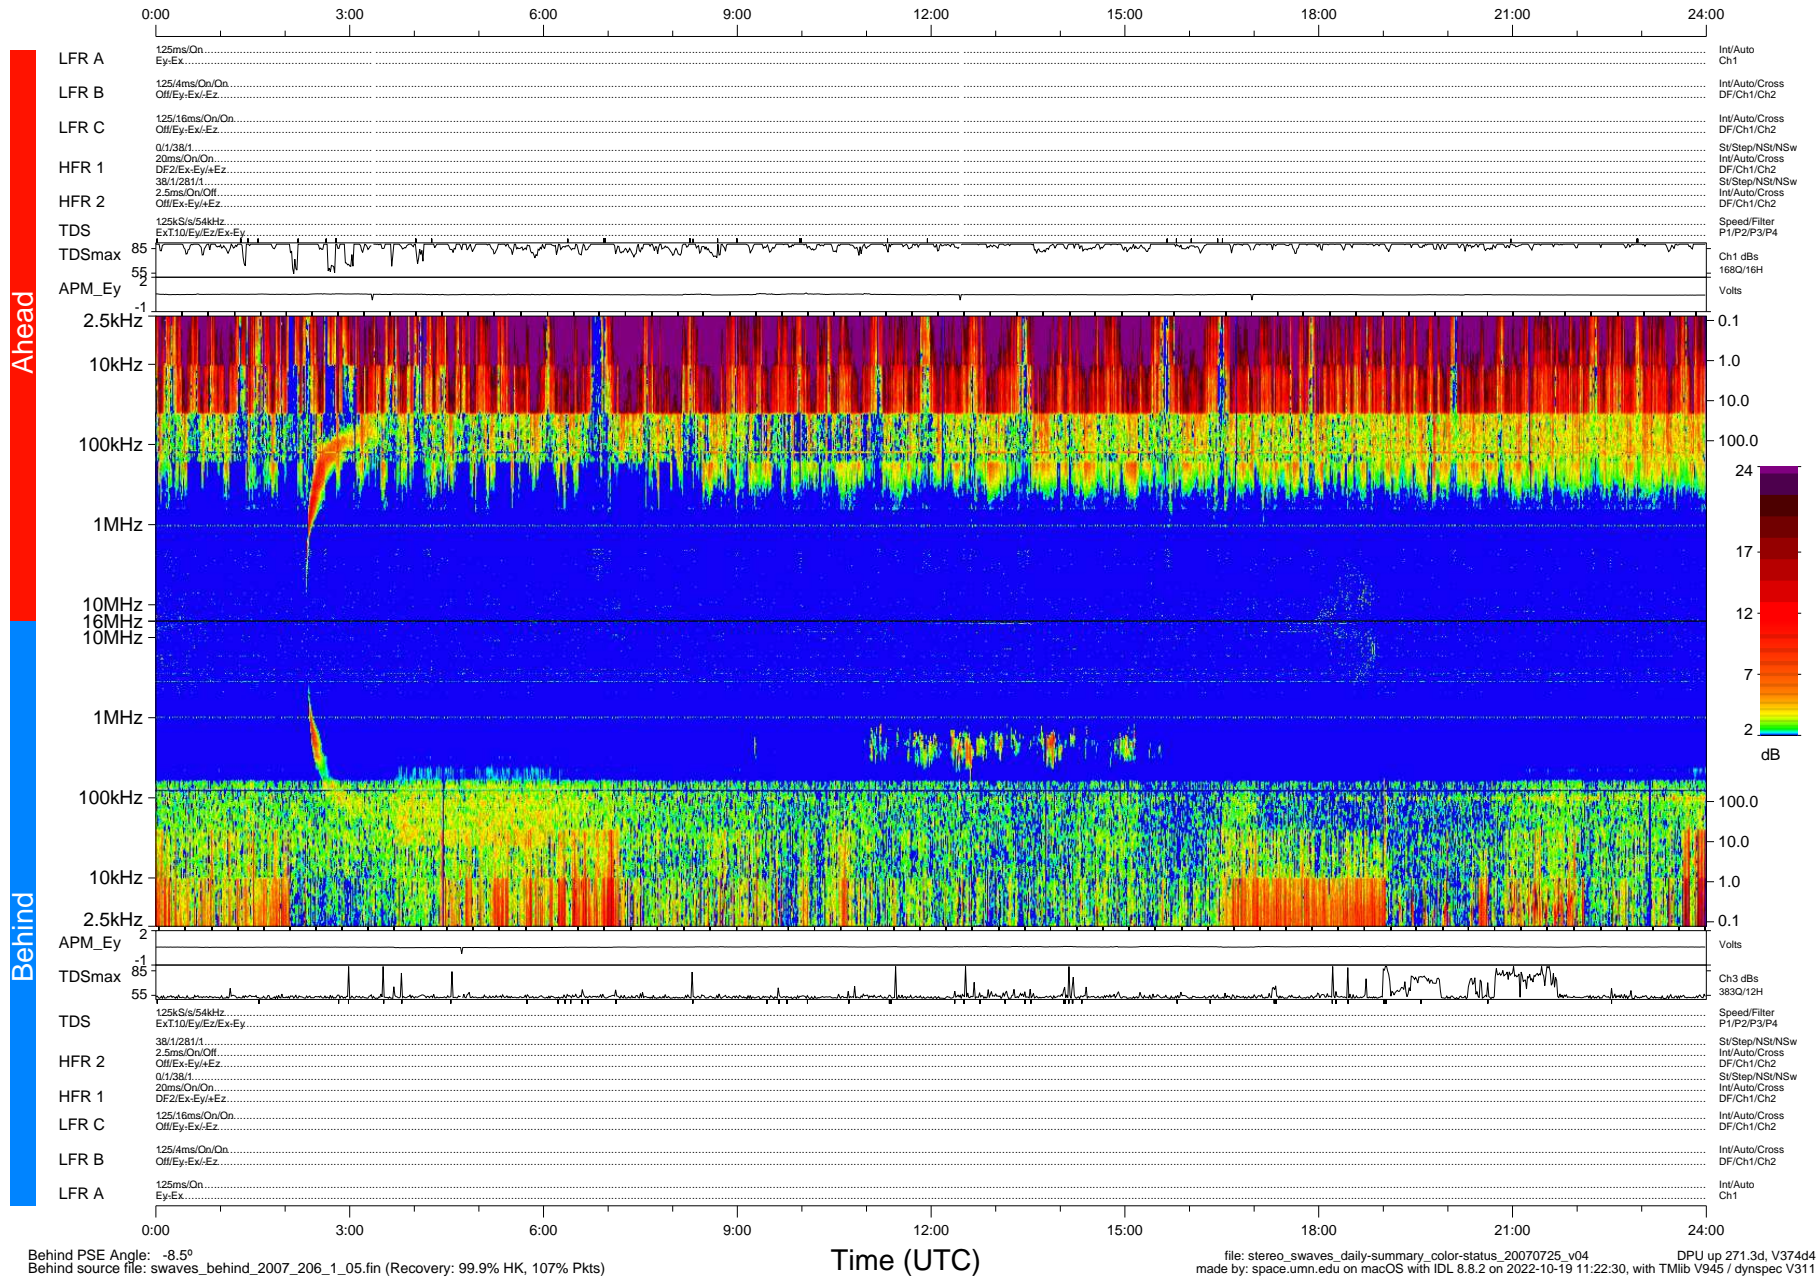

STEREO/WAVES Daily Summary - 25-Jul-2007 (DOY 206)

Ahead source file: swaves_ahead_2007_206_1_06.fin (Recovery: 99.8% HK, 76% Pkts)
Ahead PSE Angle: 12.3°

DPU up 261.2d, V374d4

Behind PSE Angle: -8.5°
Behind source file: swaves_behind_2007_206_1_05.fin (Recovery: 99.9% HK, 107% Pkts)