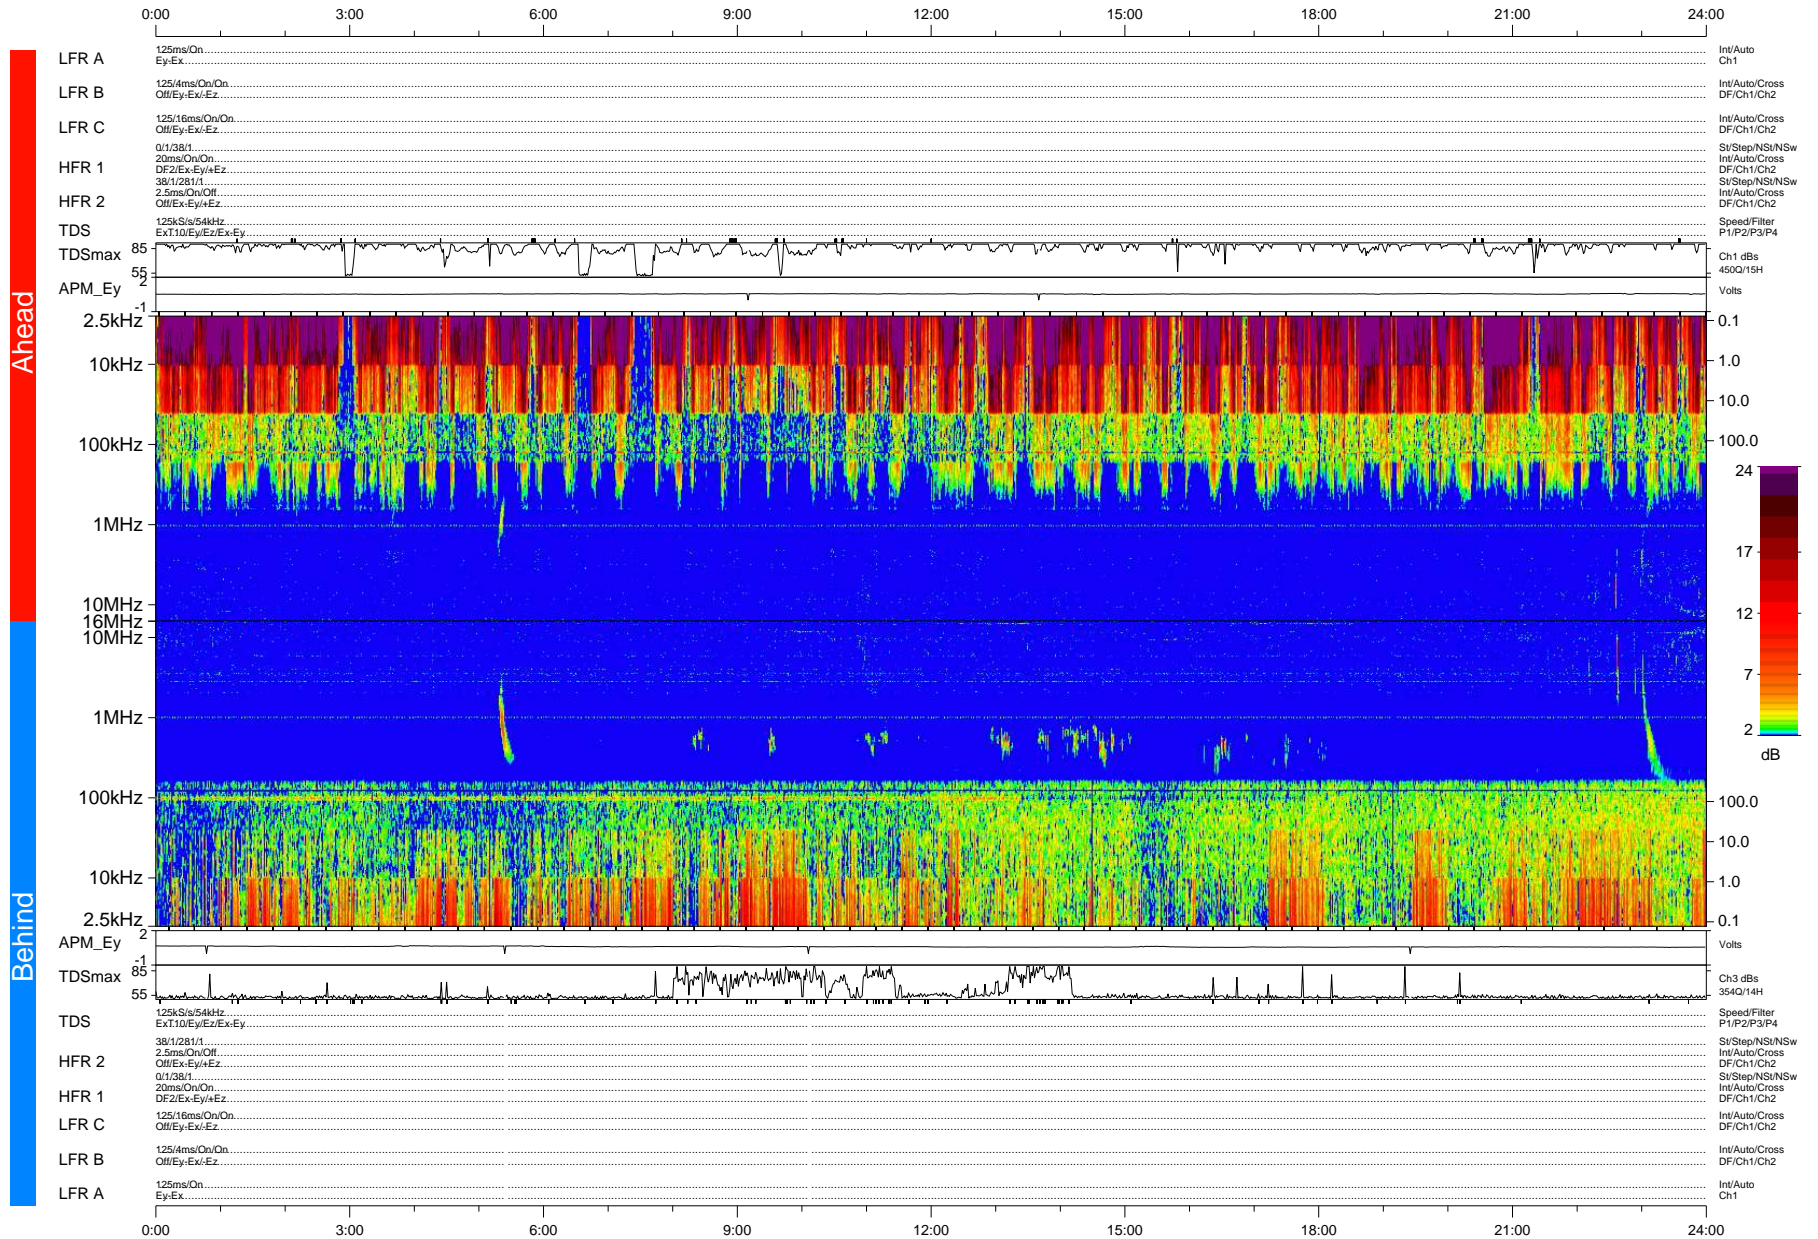

STEREO/WAVES Daily Summary - 24-Jul-2007 (DOY 205)

Ahead source file: swaves_ahead_2007_205_1_06.fin (Recovery: 99.9% HK, 119% Pkts)
Ahead PSE Angle: 12.1°

DPU up 260.2d, V374d4

Behind PSE Angle: -8.4°
Behind source file: swaves_behind_2007_205_1_05.fin (Recovery: 99.7% HK, 104% Pkts)

Time (UTC)