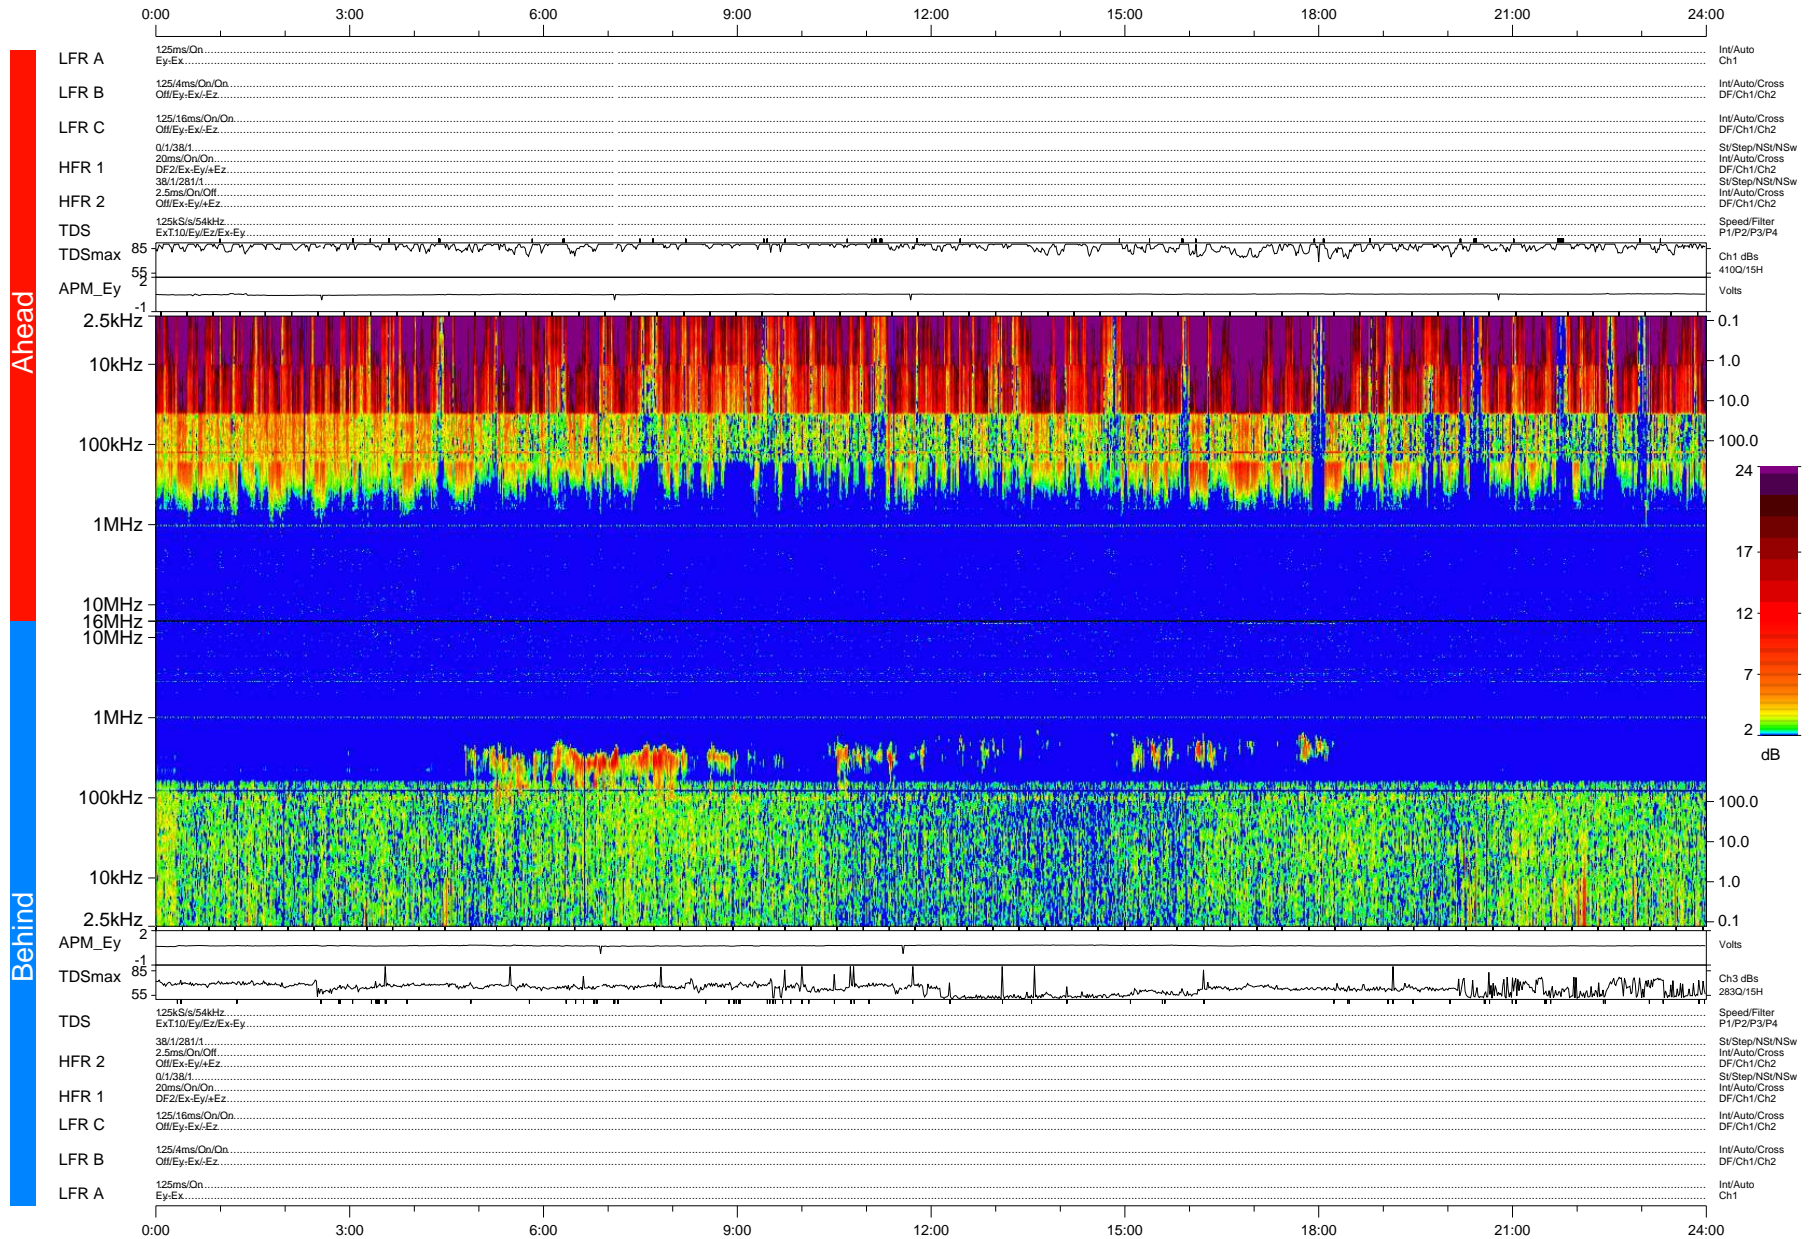

STEREO/WAVES Daily Summary - 22-Jul-2007 (DOY 203)

Ahead source file: swaves_ahead_2007_203_1_04.fin (Recovery: 99.7% HK, 113% Pkts)
 Ahead PSE Angle: 12.0°

DPU up 258.2d, V374d4

Behind PSE Angle: -8.1°
 Behind source file: swaves_behind_2007_203_1_04.fin (Recovery: 99.9% HK, 93% Pkts)

Time (UTC)

file: stereo_swaves_daily-summary_color-status_20070722_v04
 DPU up 268.3d, V374d4
 made by: space.umn.edu on macOS with IDL 8.8.2 on 2022-10-19 11:14:21, with TMLib V945 / dynspec V311