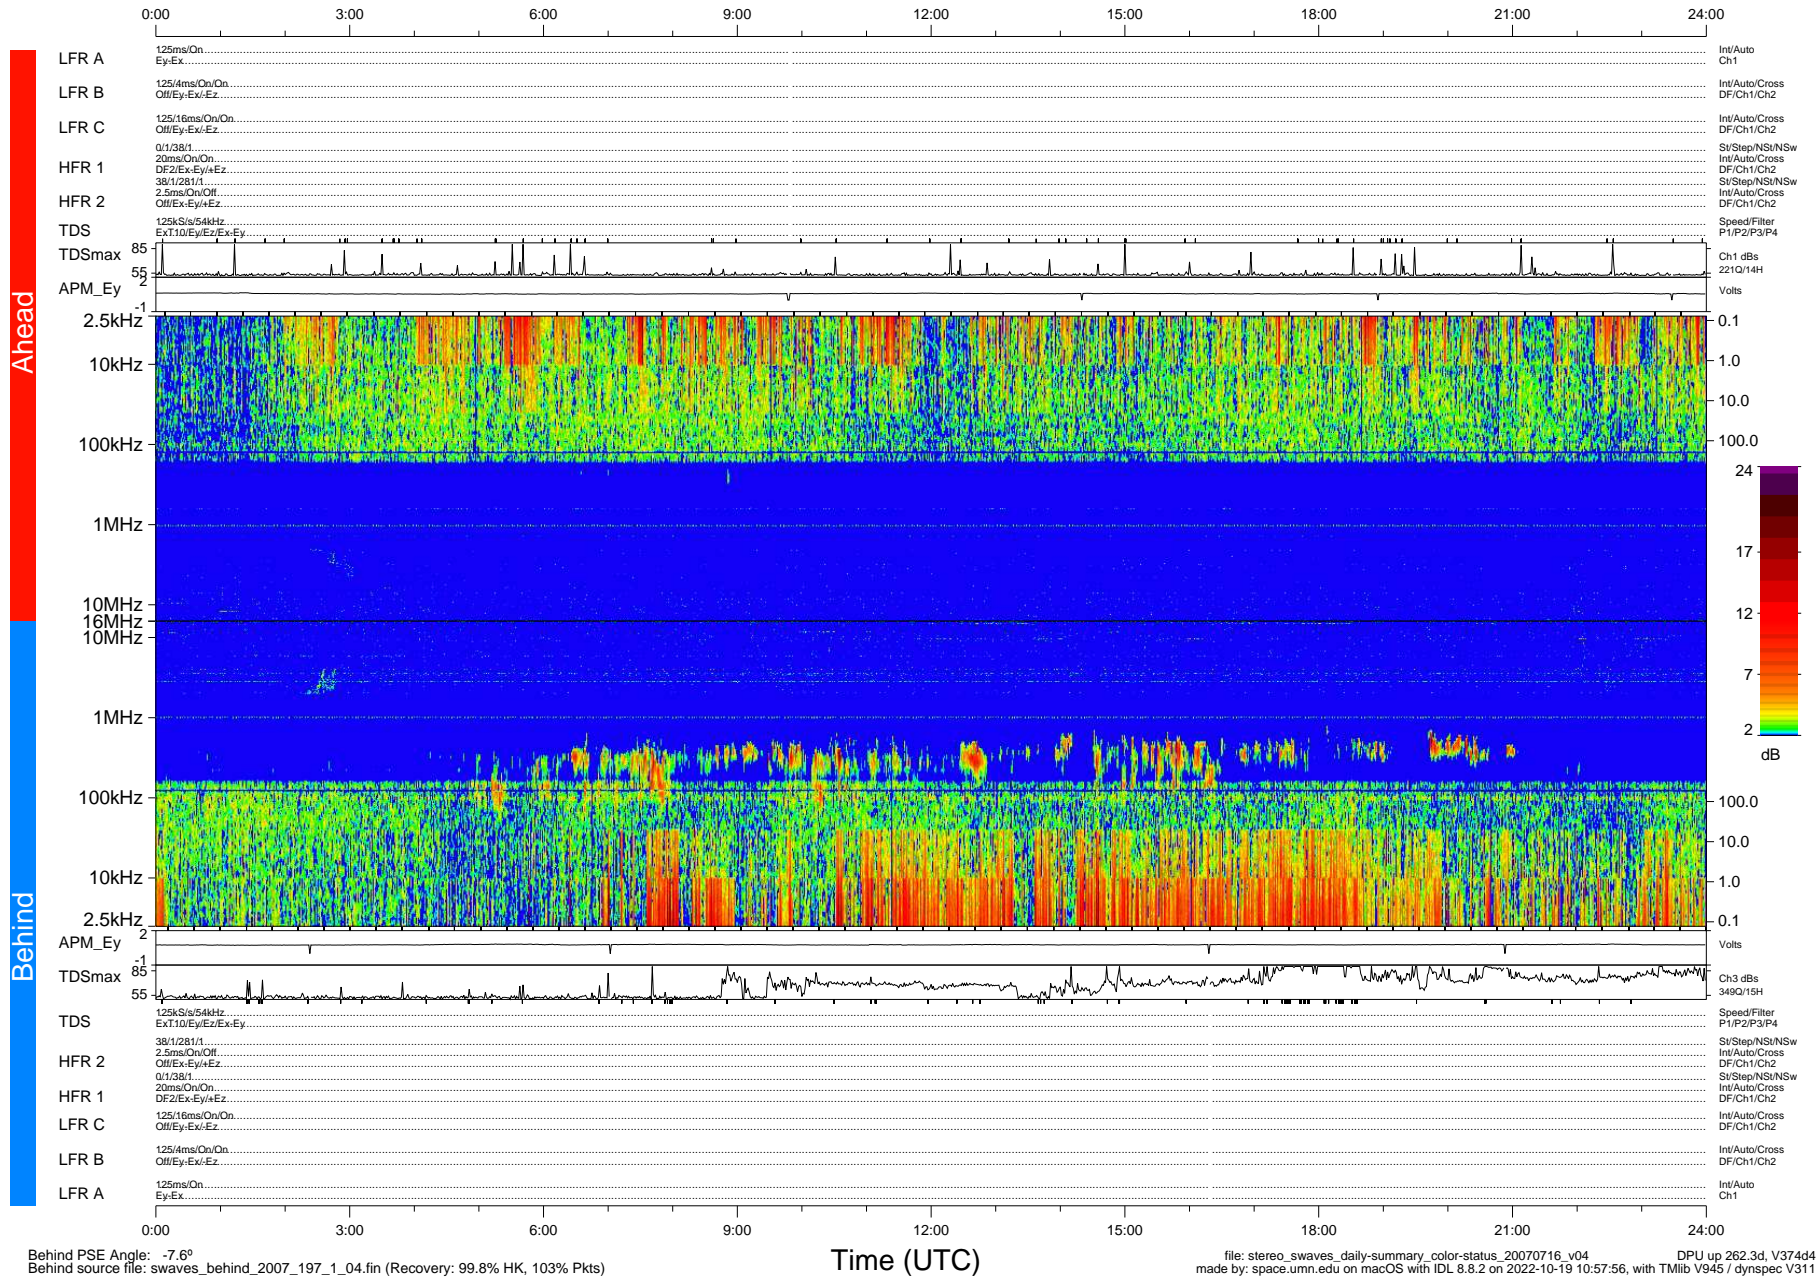

STEREO/WAVES Daily Summary - 16-Jul-2007 (DOY 197)

Ahead source file: swaves_ahead_2007_197_1_06.fin (Recovery: 99.7% HK, 84% Pkts)
Ahead PSE Angle: 11.4°

DPU up 252.2d, V374d4

Behind PSE Angle: -7.6°
Behind source file: swaves_behind_2007_197_1_04.fin (Recovery: 99.8% HK, 103% Pkts)

Time (UTC)