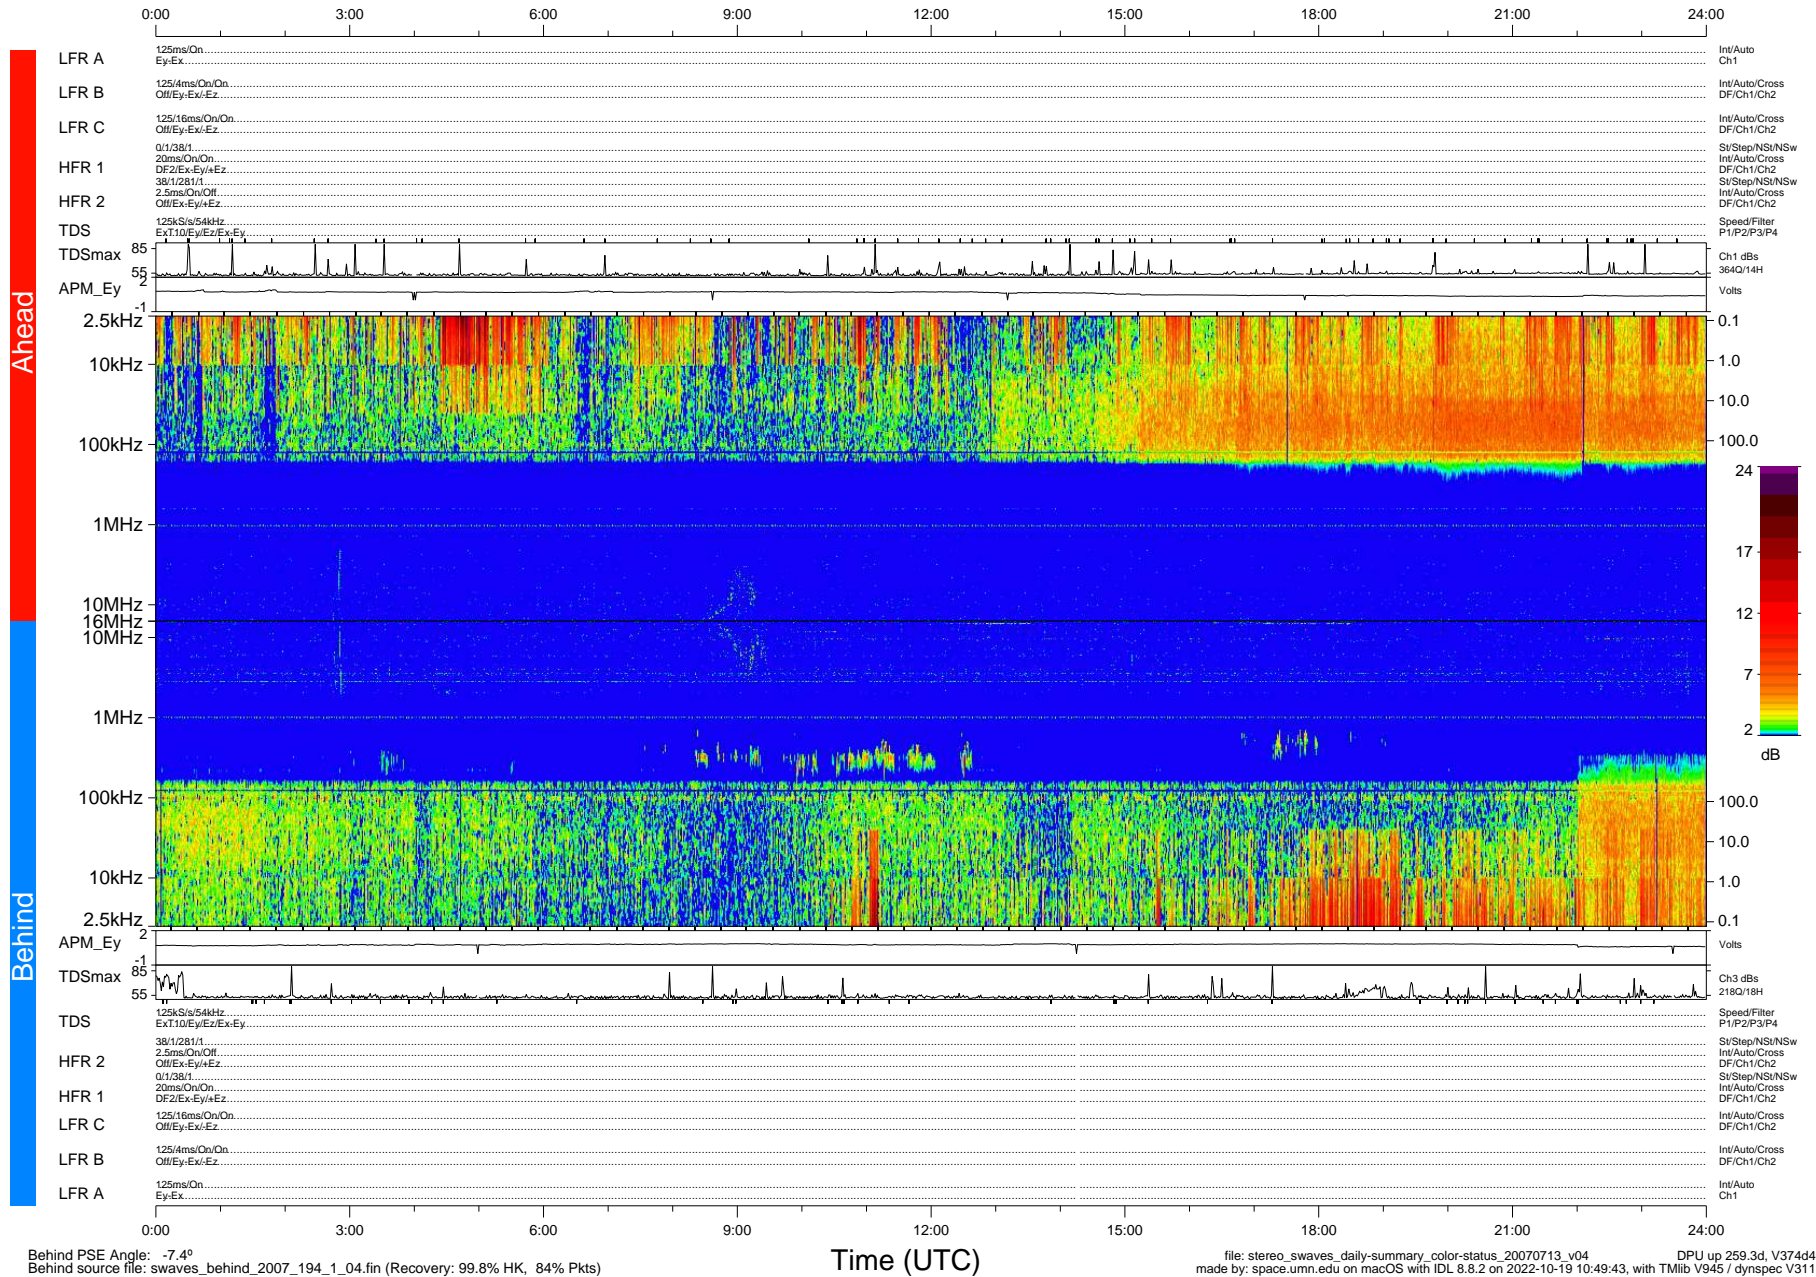

STEREO/WAVES Daily Summary - 13-Jul-2007 (DOY 194)

Ahead source file: swaves_ahead_2007_194_1_06.fin (Recovery: 99.7% HK, 105% Pkts)
Ahead PSE Angle: 11.0°

DPU up 249.2d, V374d4

Behind PSE Angle: -7.4°
Behind source file: swaves_behind_2007_194_1_04.fin (Recovery: 99.8% HK, 84% Pkts)

Time (UTC)