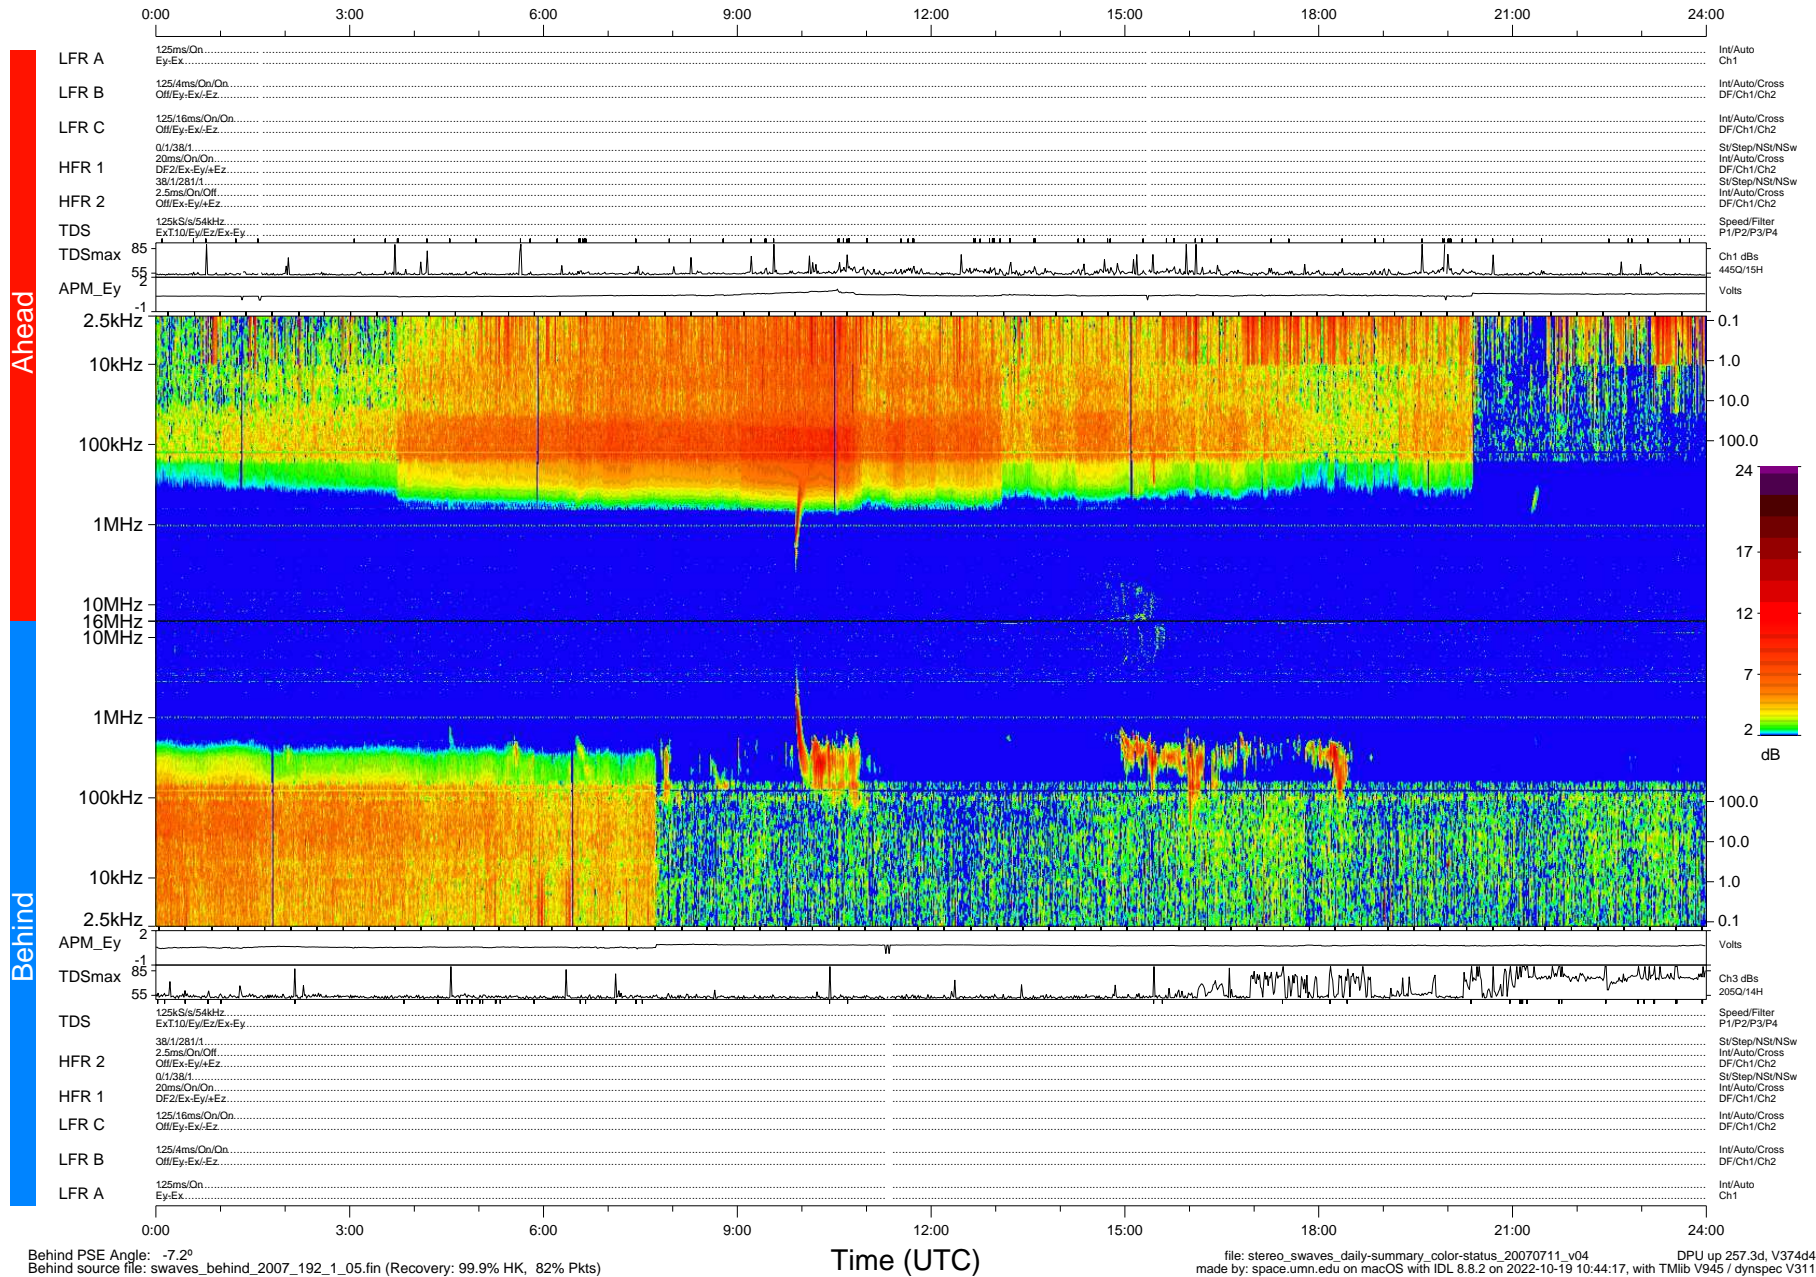

STEREO/WAVES Daily Summary - 11-Jul-2007 (DOY 192)

Ahead source file: swaves_ahead_2007_192_1_04.fin (Recovery: 99.7% HK, 118% Pkts)
Ahead PSE Angle: 10.8°

DPU up 247.2d, V374d4

Behind PSE Angle: -7.2°
Behind source file: swaves_behind_2007_192_1_05.fin (Recovery: 99.9% HK, 82% Pkts)

Time (UTC)